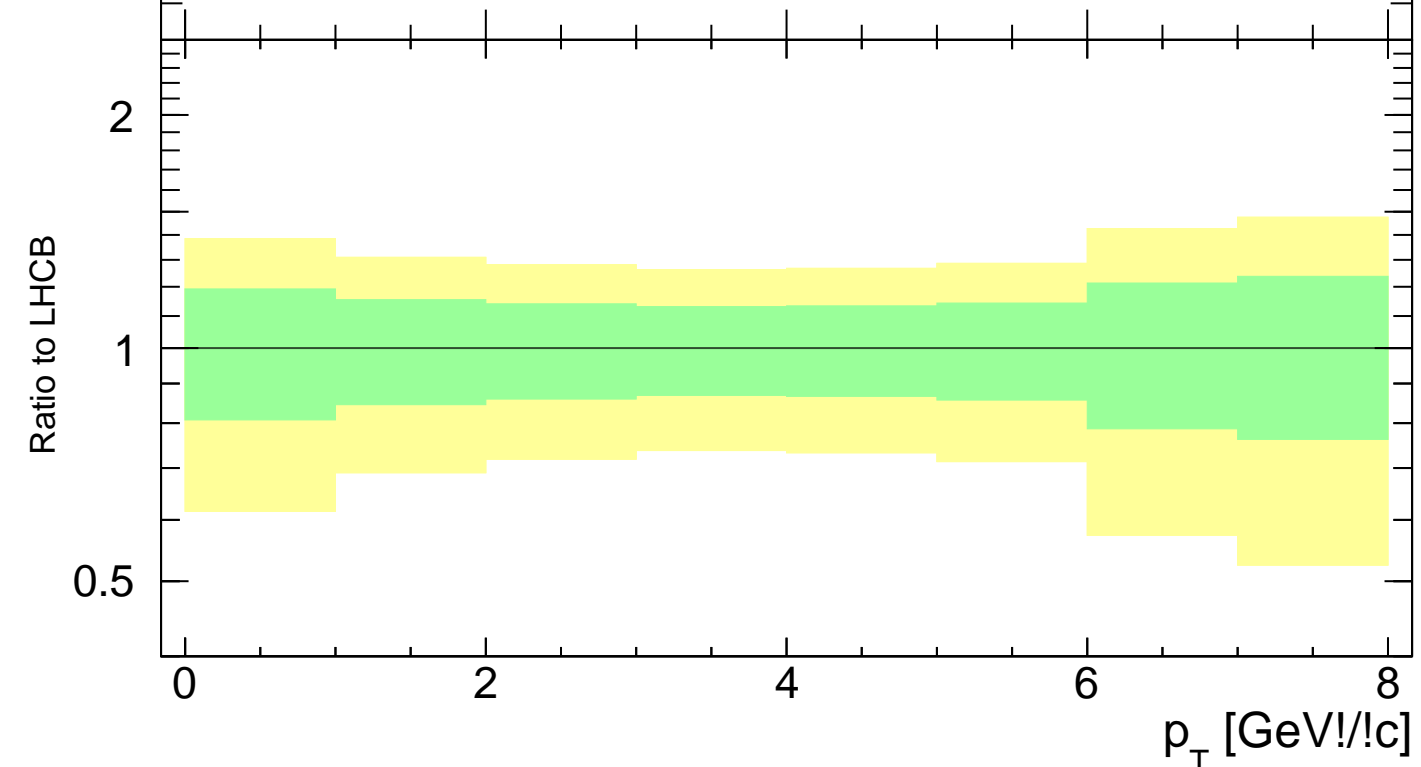

7000 GeV pp

Soft QCD

mcplots.cern.ch [arXiv:1306.3436]