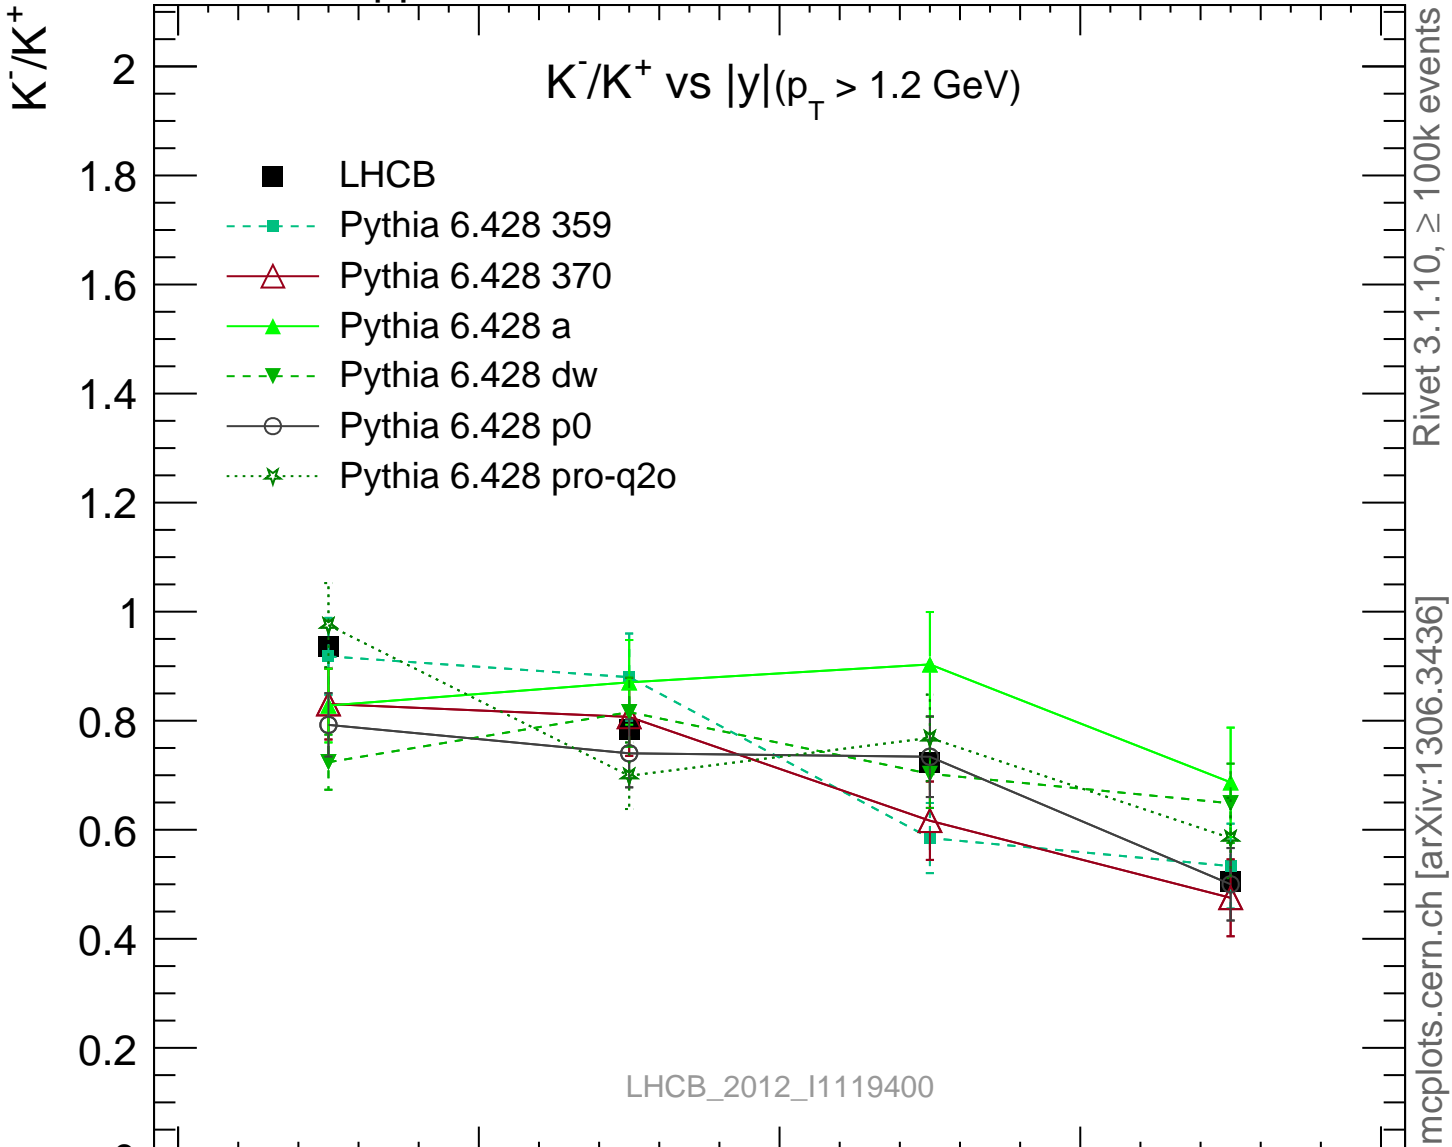

900 GeV pp

Soft QCD

Rivet 3.1.10, ≥ 100k events

mcplots.cern.ch [arXiv:1306.3436]