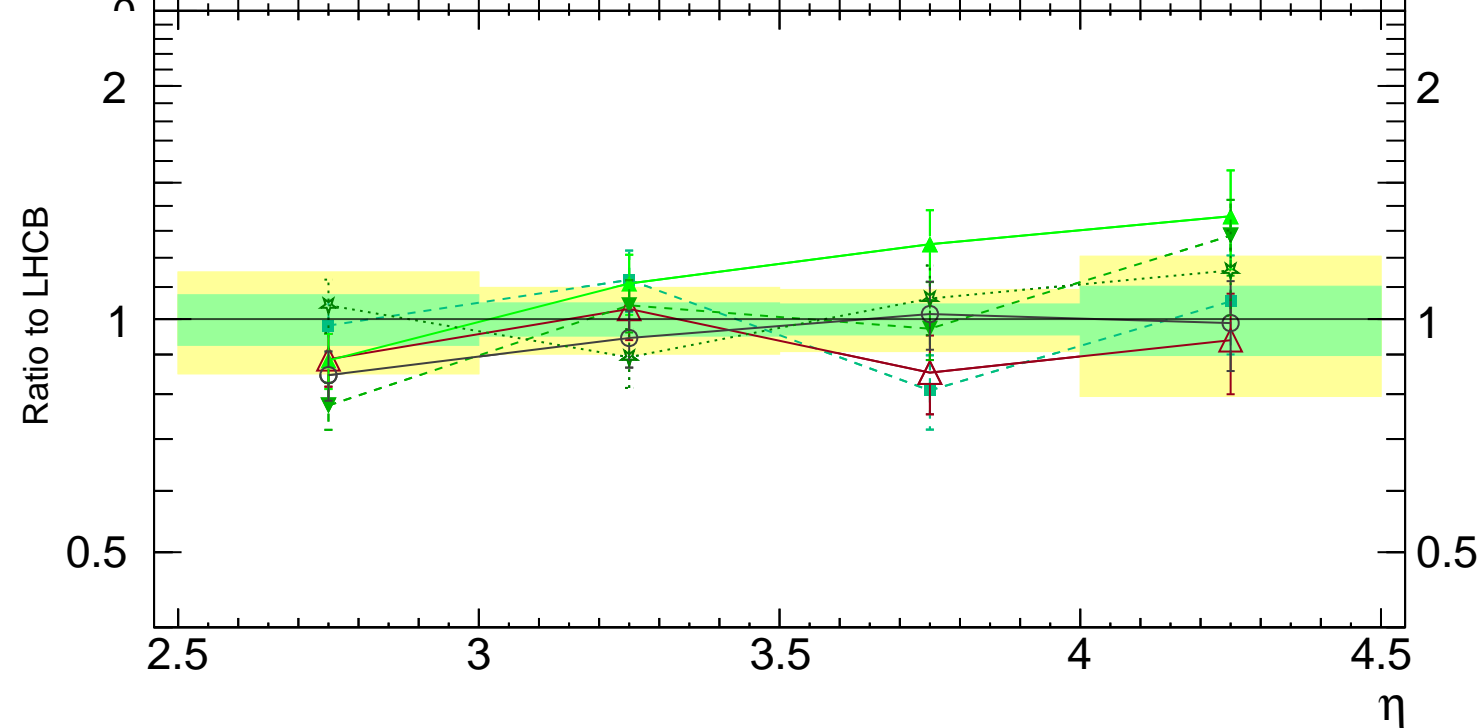

900 GeV pp

Soft QCD

Rivet 3.1.10, ≥ 100k events

mcplots.cern.ch [arXiv:1306.3436]