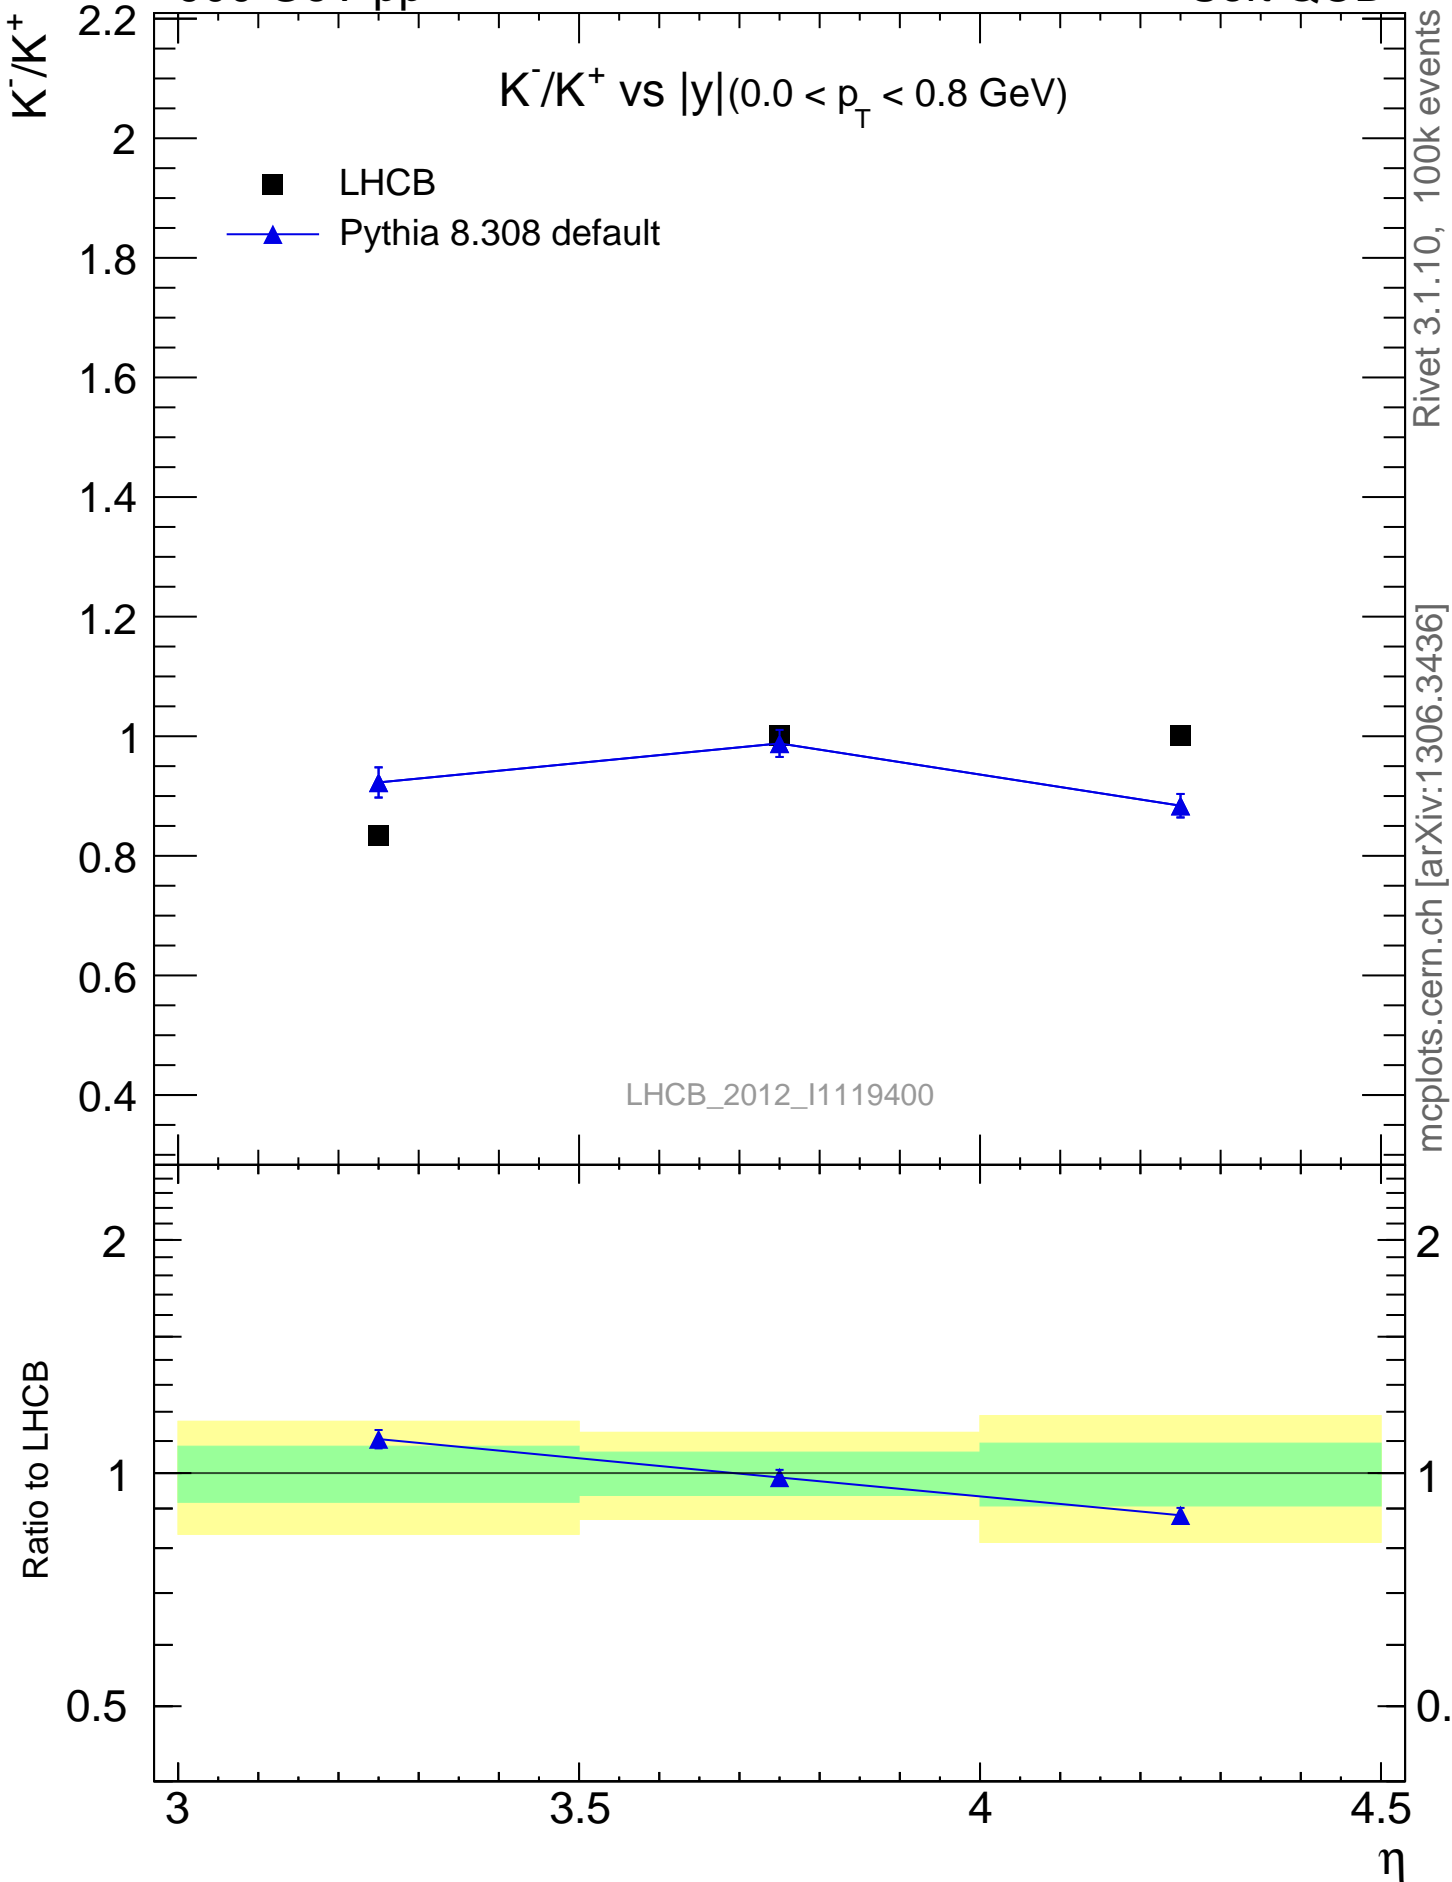

900 GeV pp

Soft QCD

Rivet 3.1.10, 100k events
mcplots.cern.ch [arXiv:1306.3436]