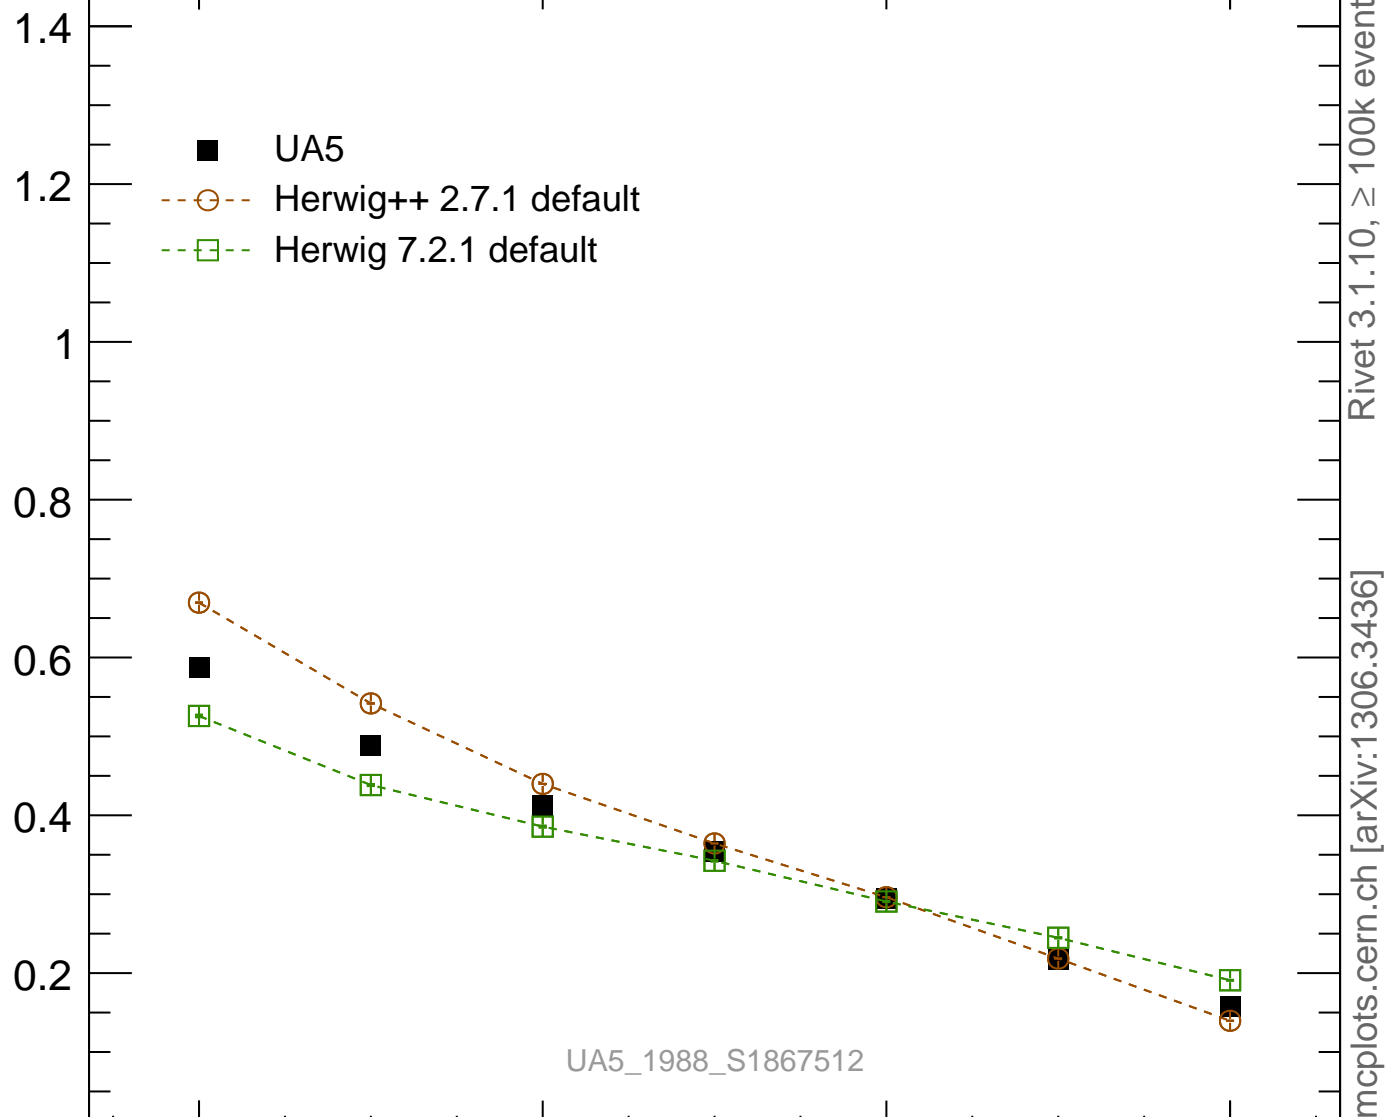

546 GeV ppbar

Soft QCD

b

Rivet 3.1.10,  $\geq 100k$  events  
mcplots.cern.ch [arXiv:1306.3436]

a