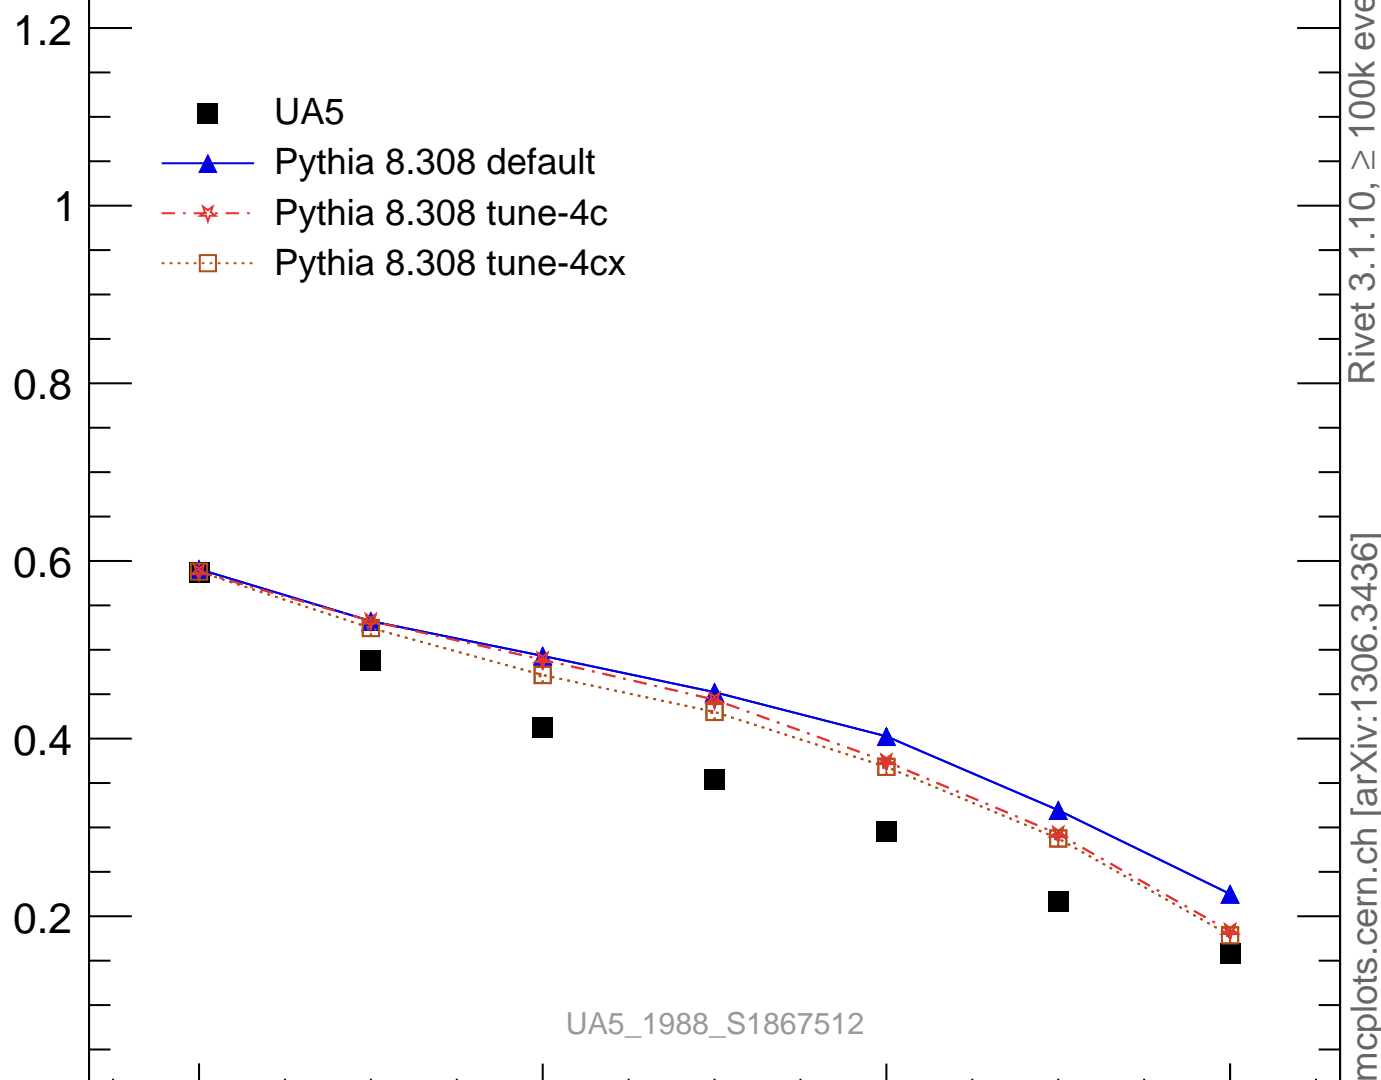

546 GeV ppbar

Soft QCD

b

Rivet 3.1.10, $\geq 100k$ events

mcplots.cern.ch [arXiv:1306.3436]

a