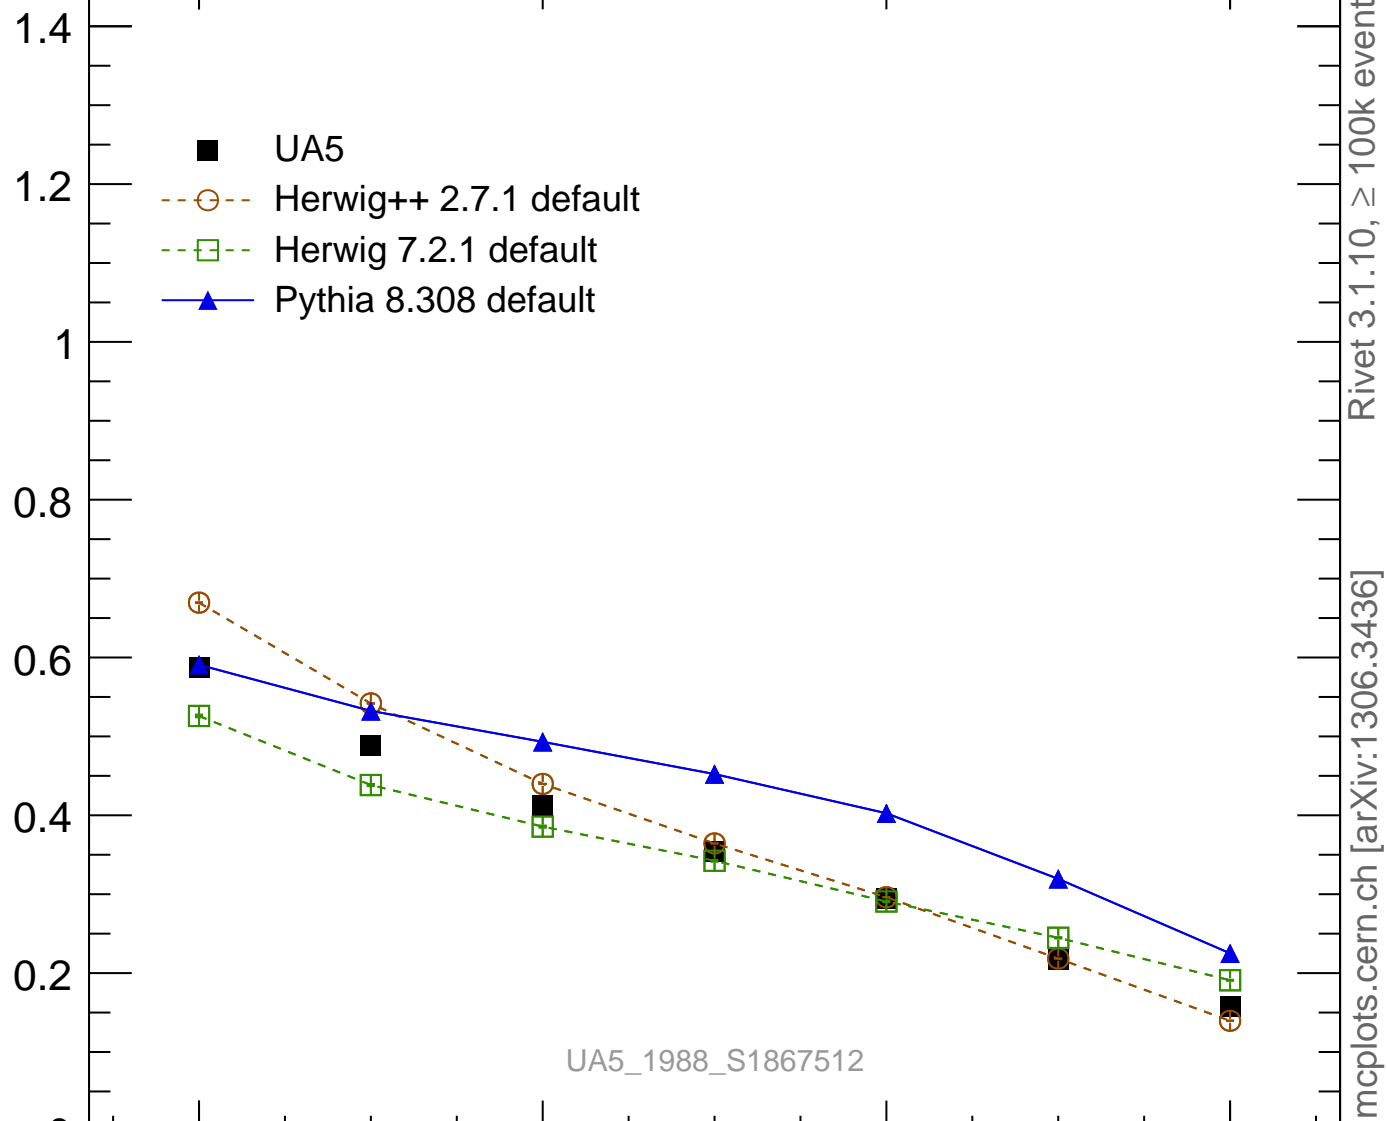

546 GeV ppbar

Soft QCD

b

Rivet 3.1.10, $\geq 100k$ events
mcplots.cern.ch [arXiv:1306.3436]

a