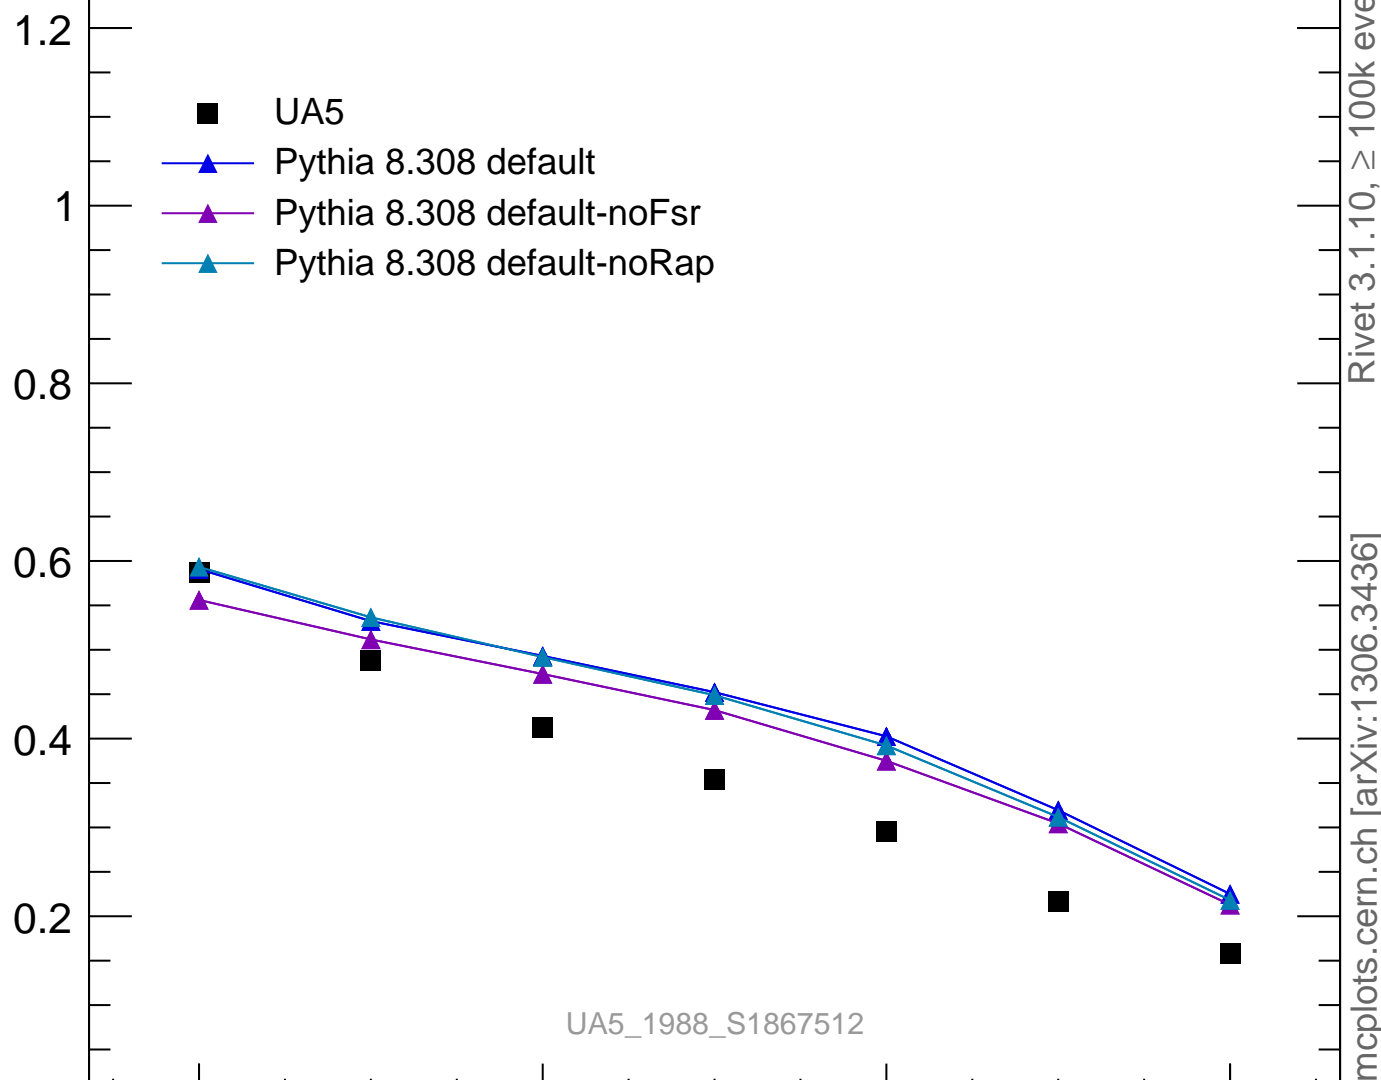

546 GeV ppbar

Soft QCD

b

Rivet 3.1.10, $\geq 100k$ events

mcplots.cern.ch [arXiv:1306.3436]

a