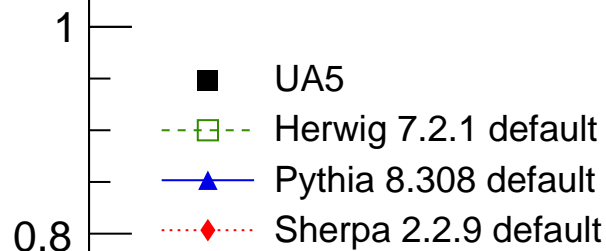

546 GeV ppbar

Soft QCD

b

Rivet 3.1.10, $\geq 100k$ events

mcplots.cern.ch [arXiv:1306.3436]

UA5_1988_S1867512