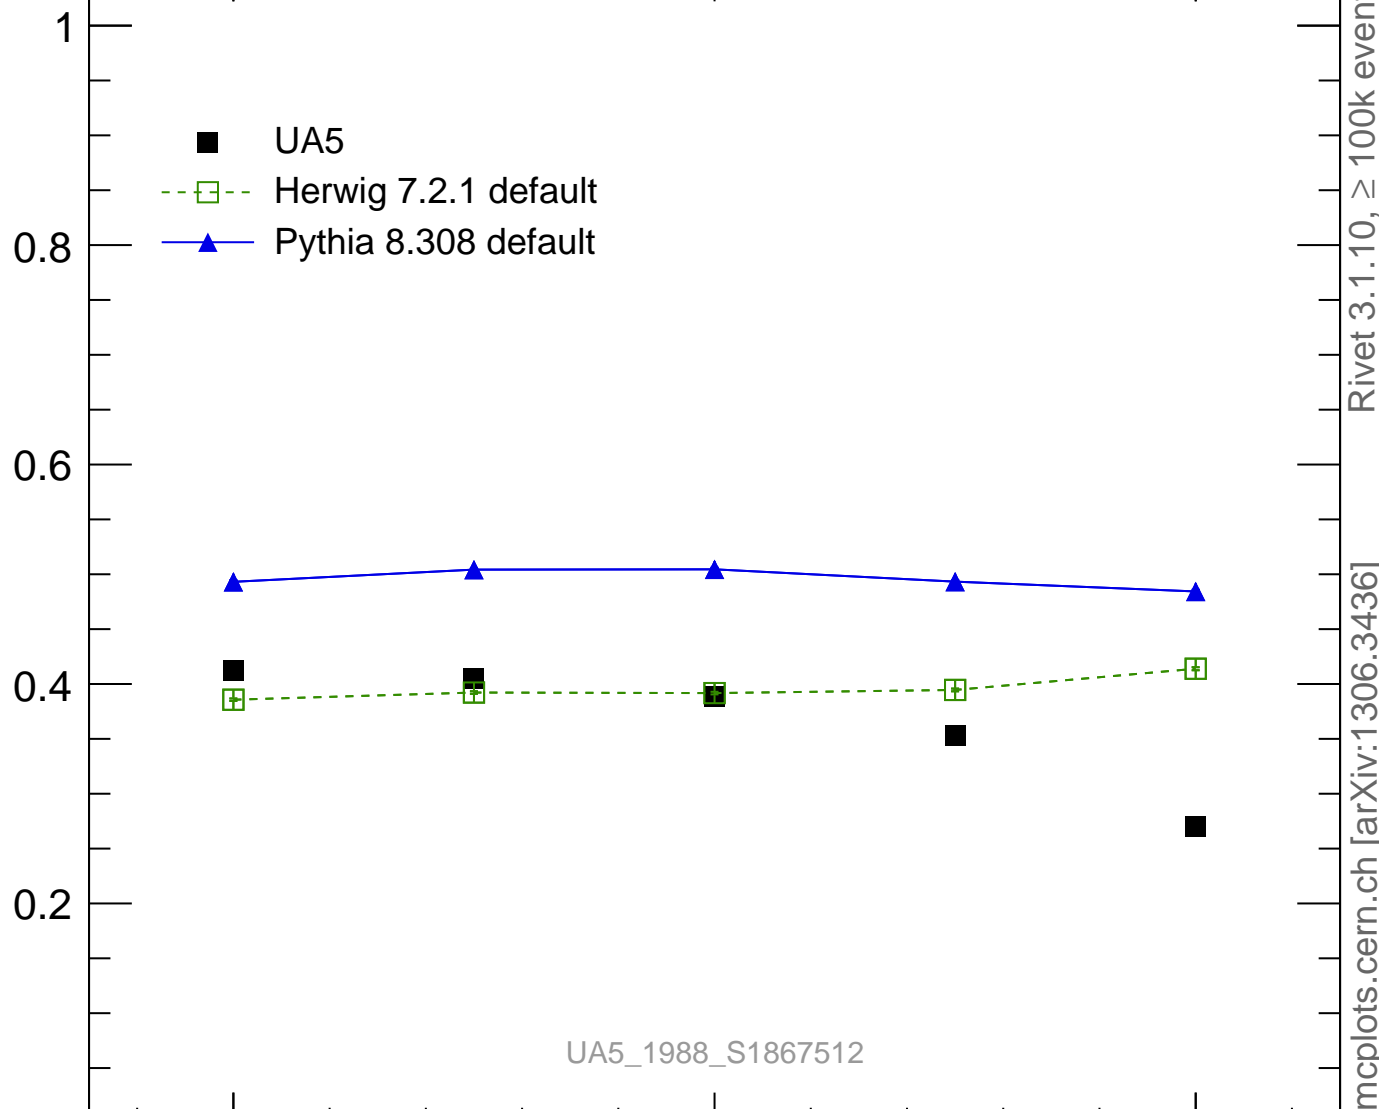

546 GeV ppbar

Soft QCD

b

Rivet 3.1.10, $\geq 100k$ events

mcplots.cern.ch [arXiv:1306.3436]

a