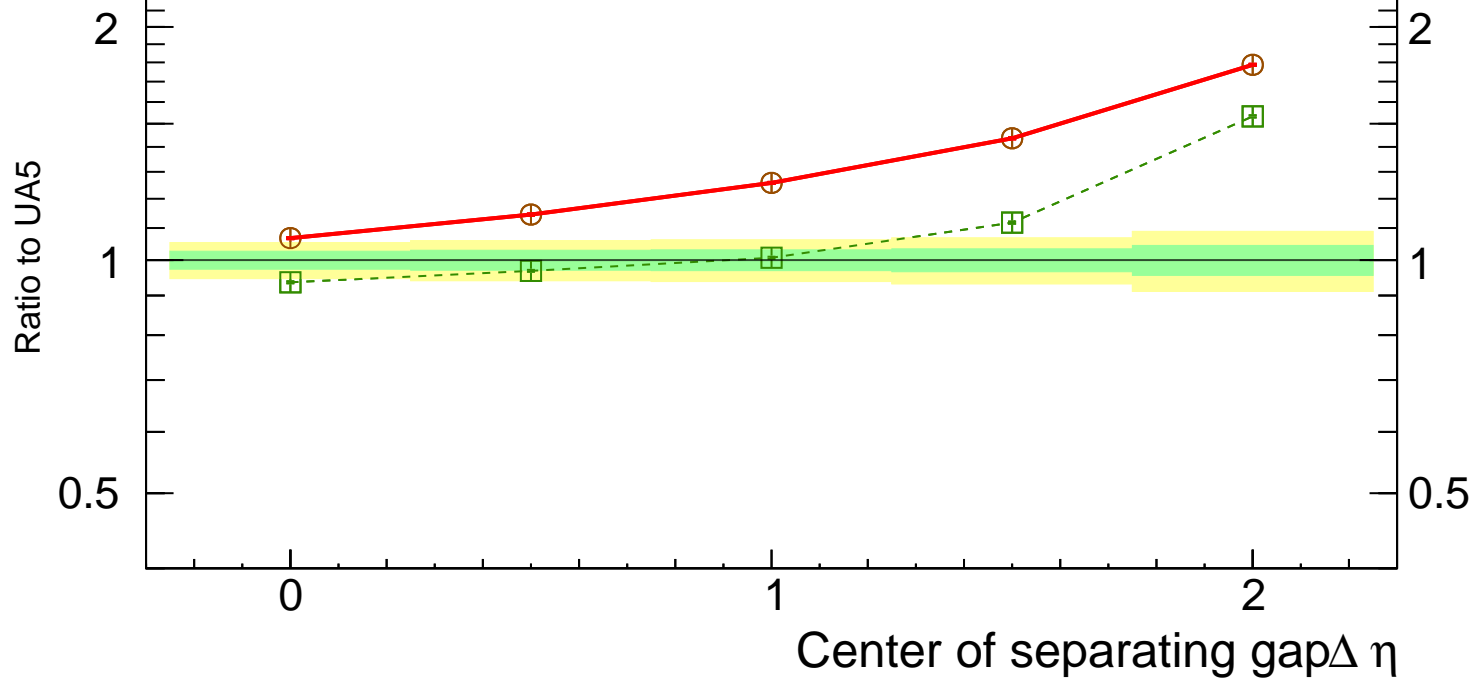

546 GeV ppbar

Soft QCD

b

UA5\_1988\_S1867512

a

Rivet 3.1.10, ≥ 100k events

mcplots.cern.ch [arXiv:1306.3436]