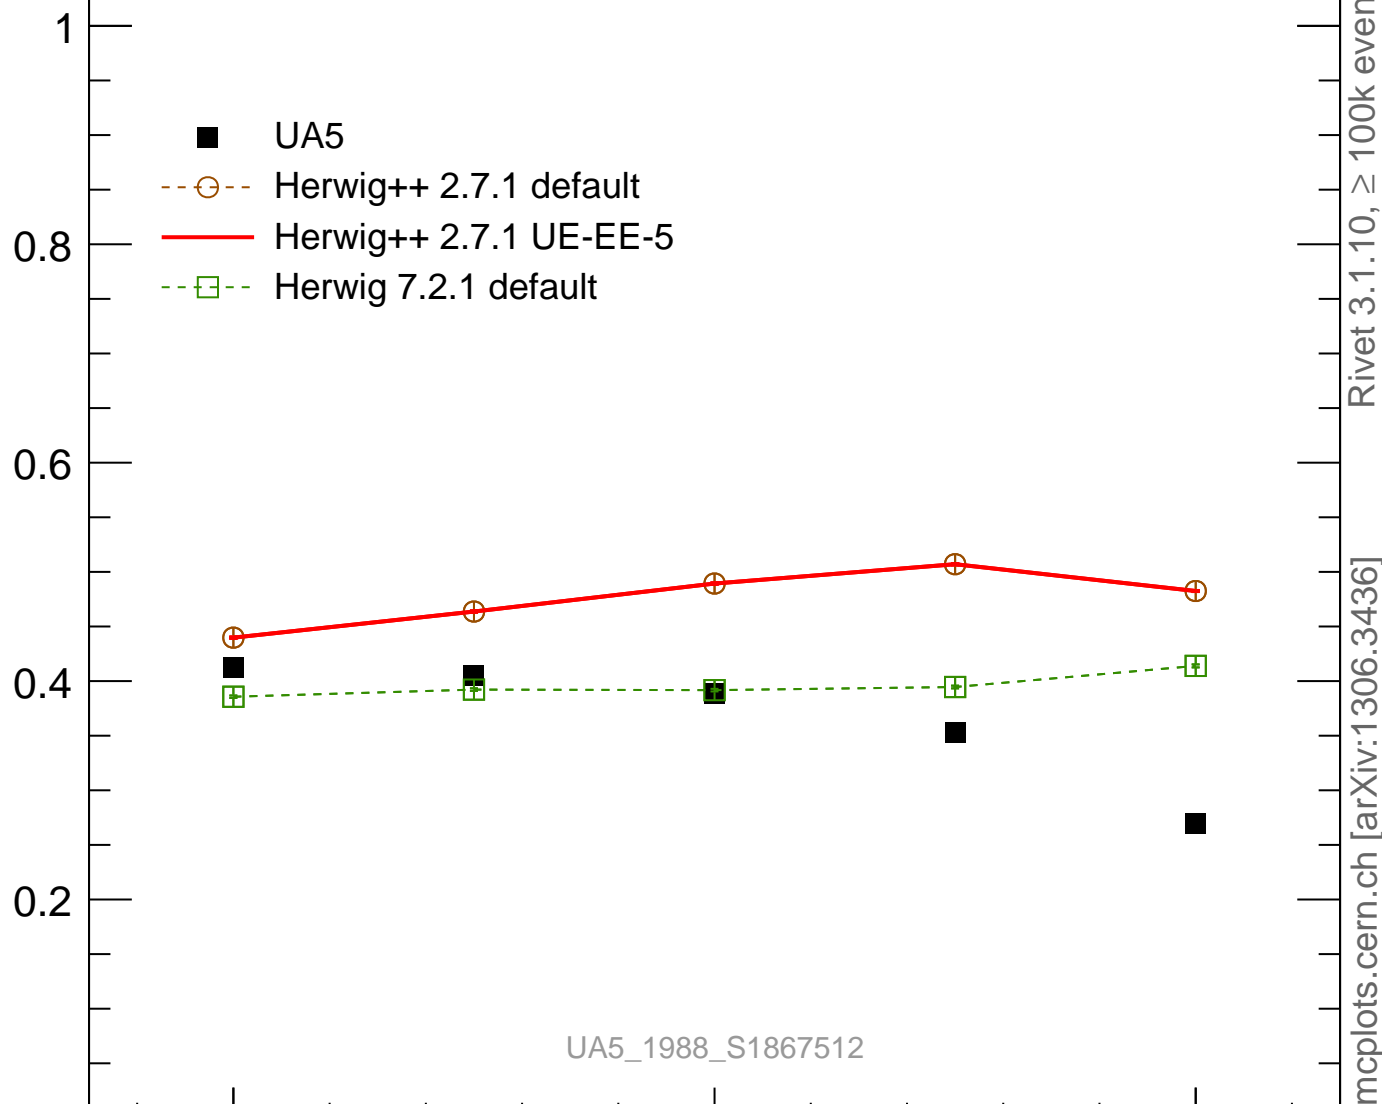

546 GeV ppbar

Soft QCD

b

UA5\_1988\_S1867512

a

Rivet 3.1.10, ≥ 100k events

mcplots.cern.ch [arXiv:1306.3436]