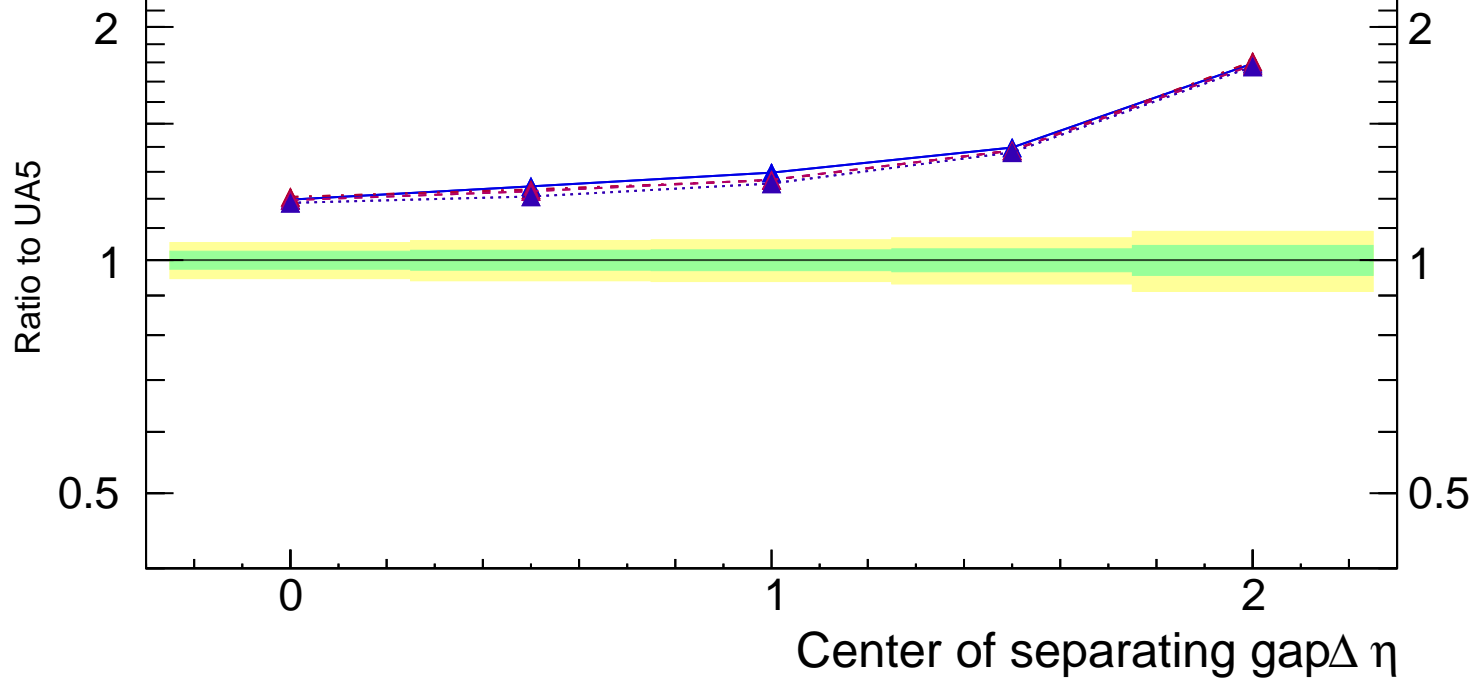

546 GeV ppbar

Soft QCD

b

UA5_1988_S1867512

a

Rivet 3.1.10, $\geq 100k$ events

mcplots.cern.ch [arXiv:1306.3436]