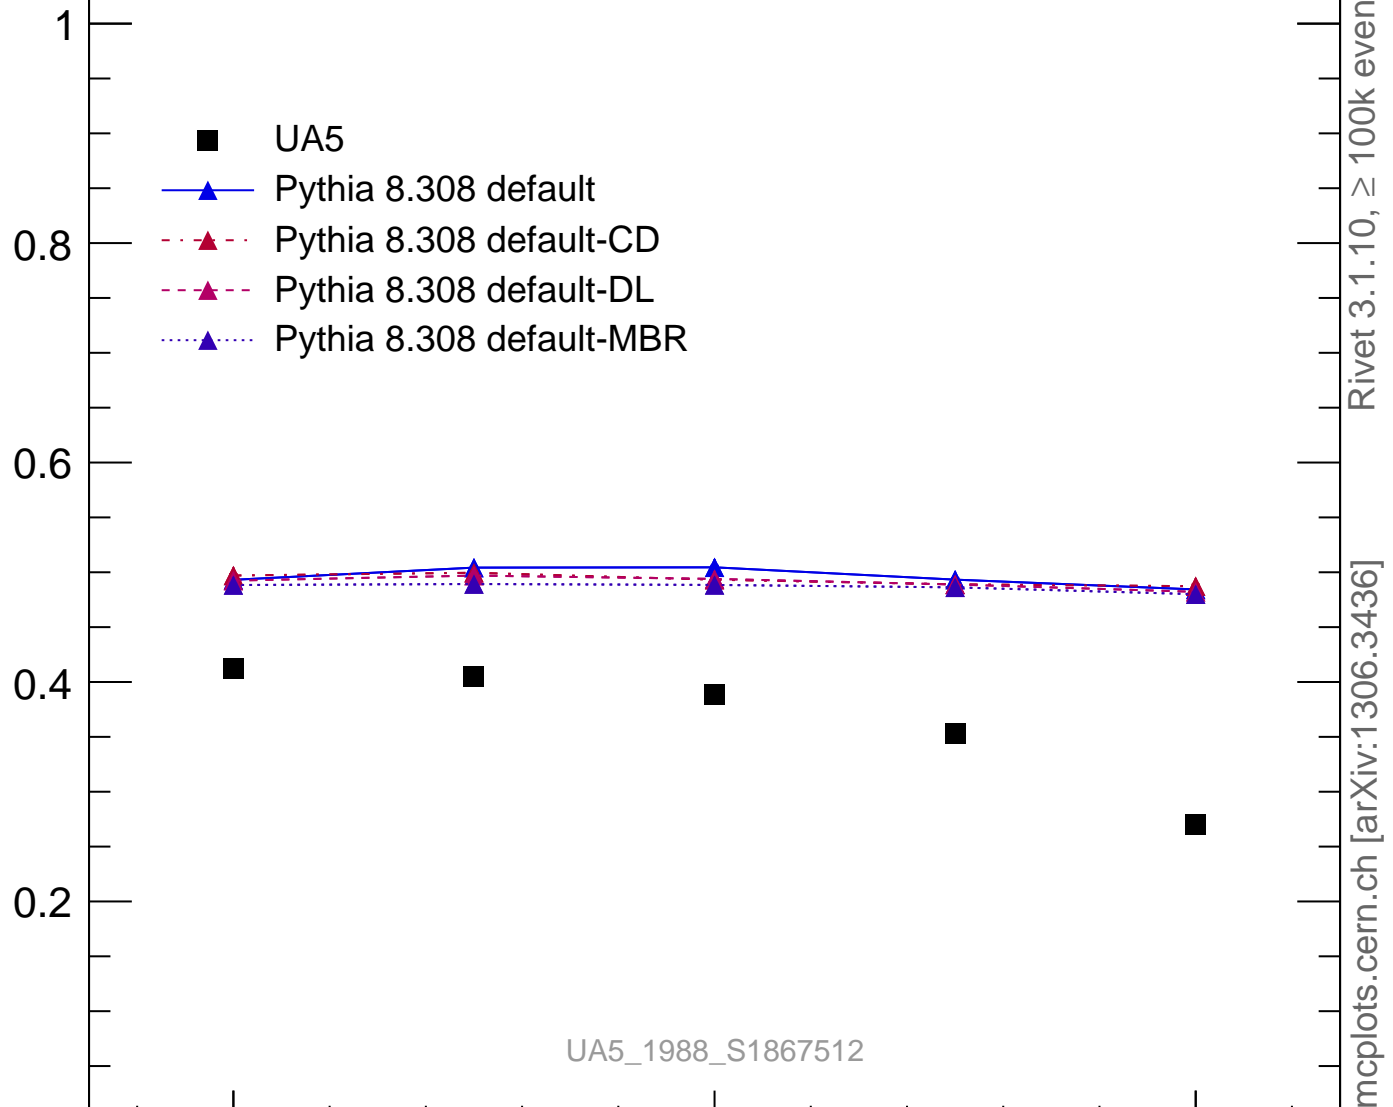

546 GeV ppbar

Soft QCD

b

UA5_1988_S1867512

a

Rivet 3.1.10, $\geq 100k$ events

mcplots.cern.ch [arXiv:1306.3436]