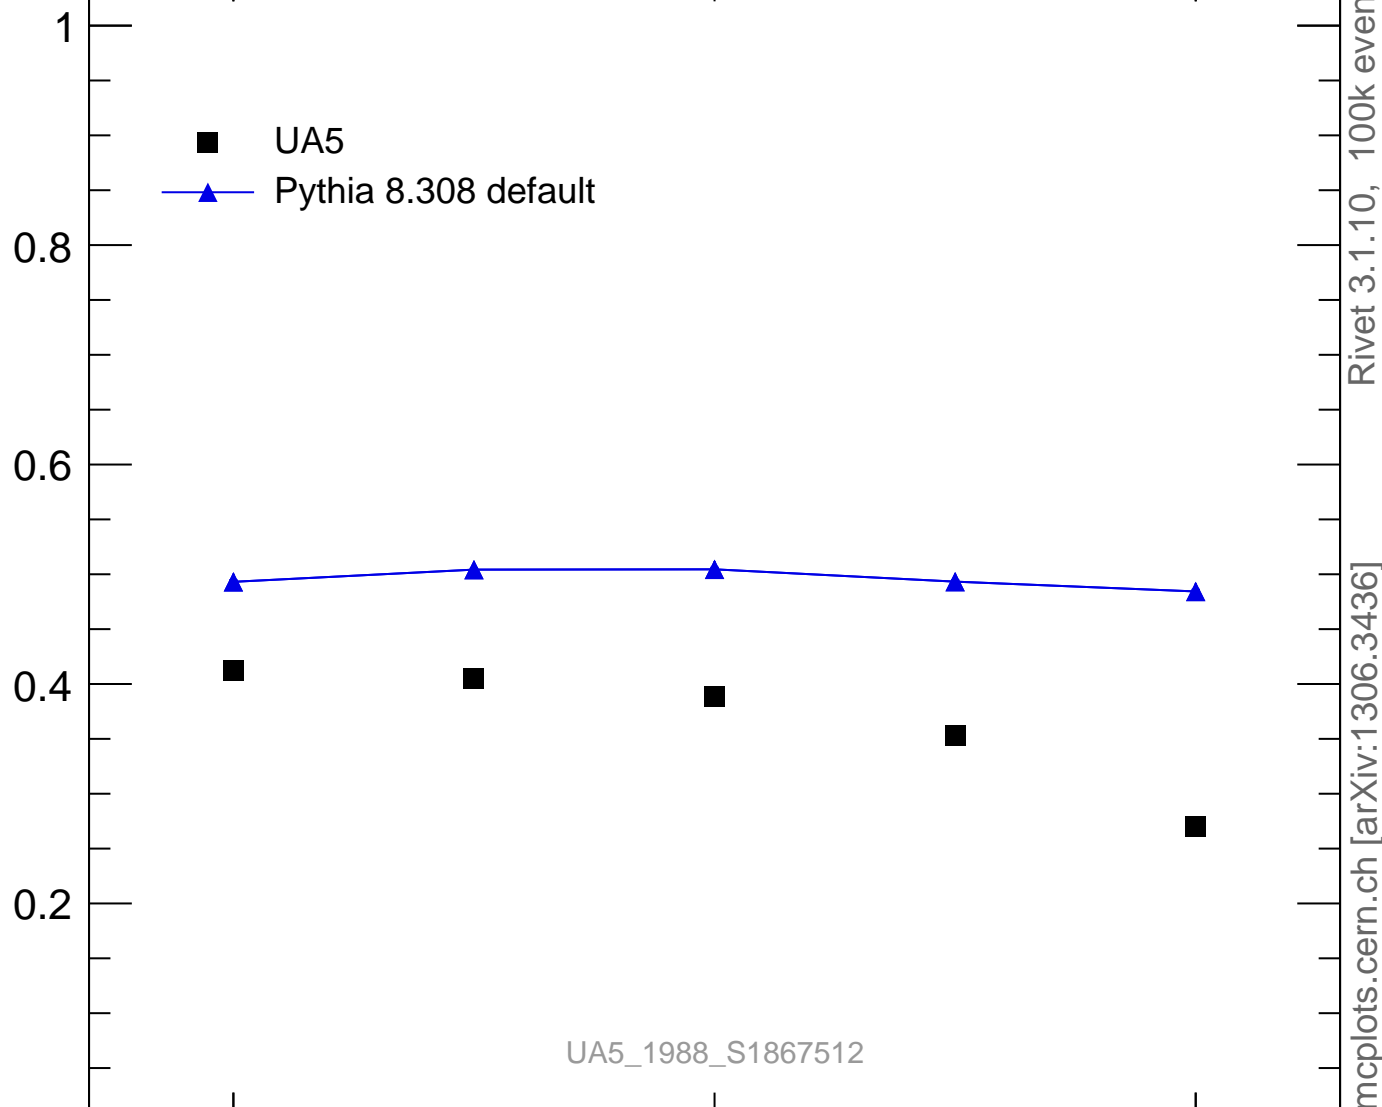

546 GeV ppbar

Soft QCD

b

Rivet 3.1.10, 100k events

mcplots.cern.ch [arXiv:1306.3436]

a