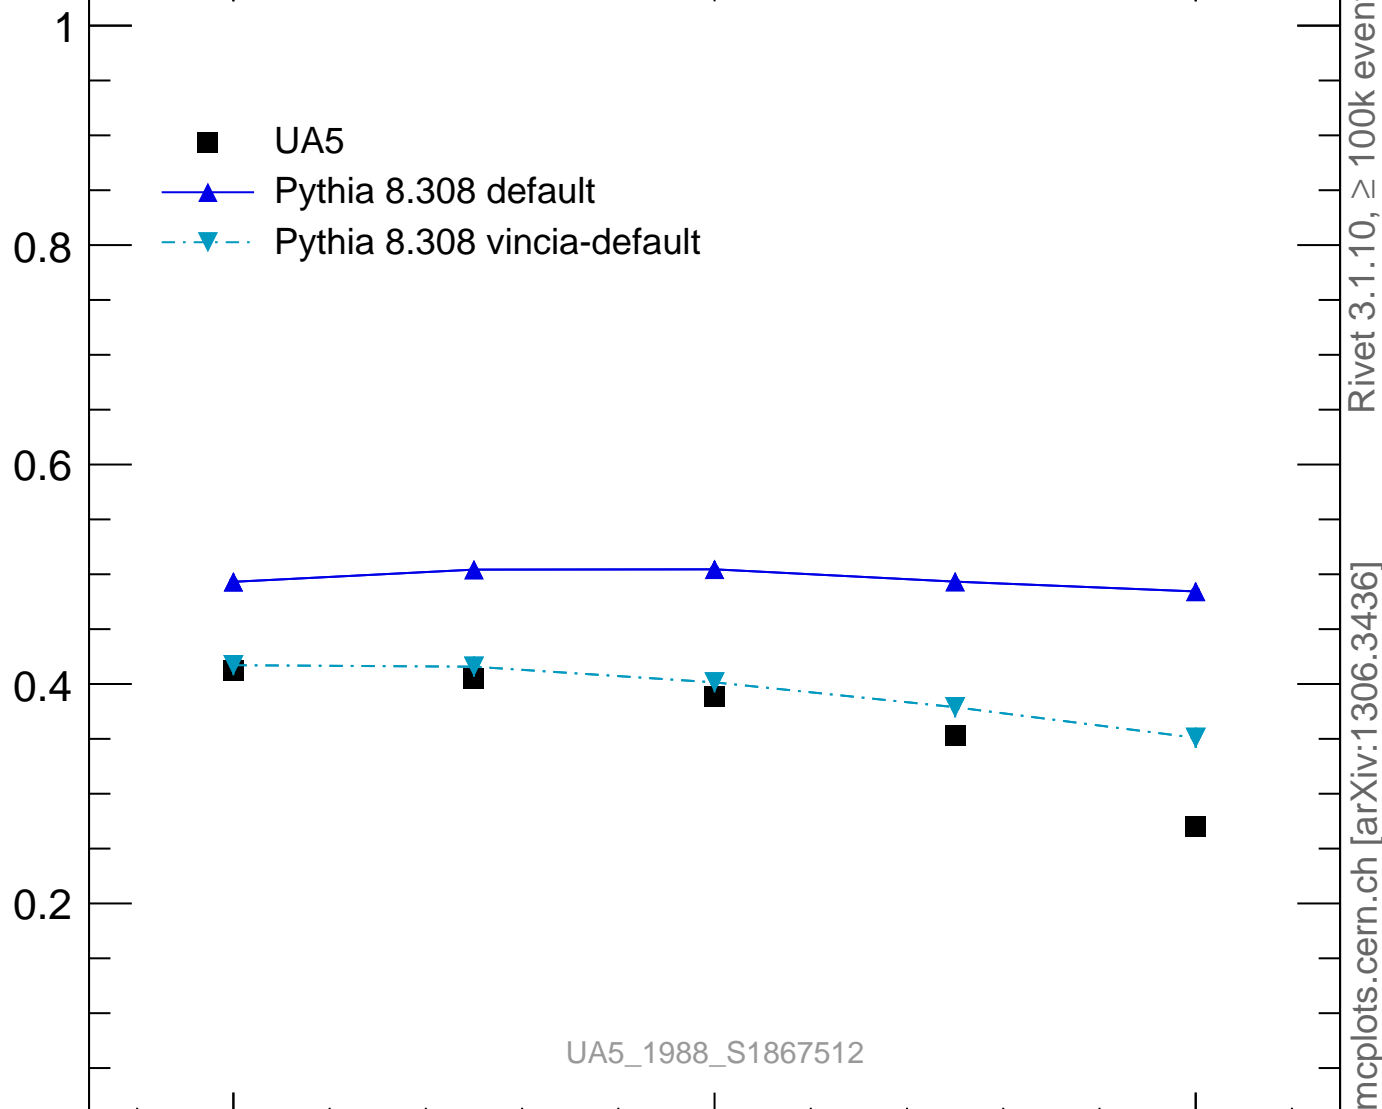

546 GeV ppbar

Soft QCD

b

Rivet 3.1.10, $\geq 100k$ events

mcplots.cern.ch [arXiv:1306.3436]

a