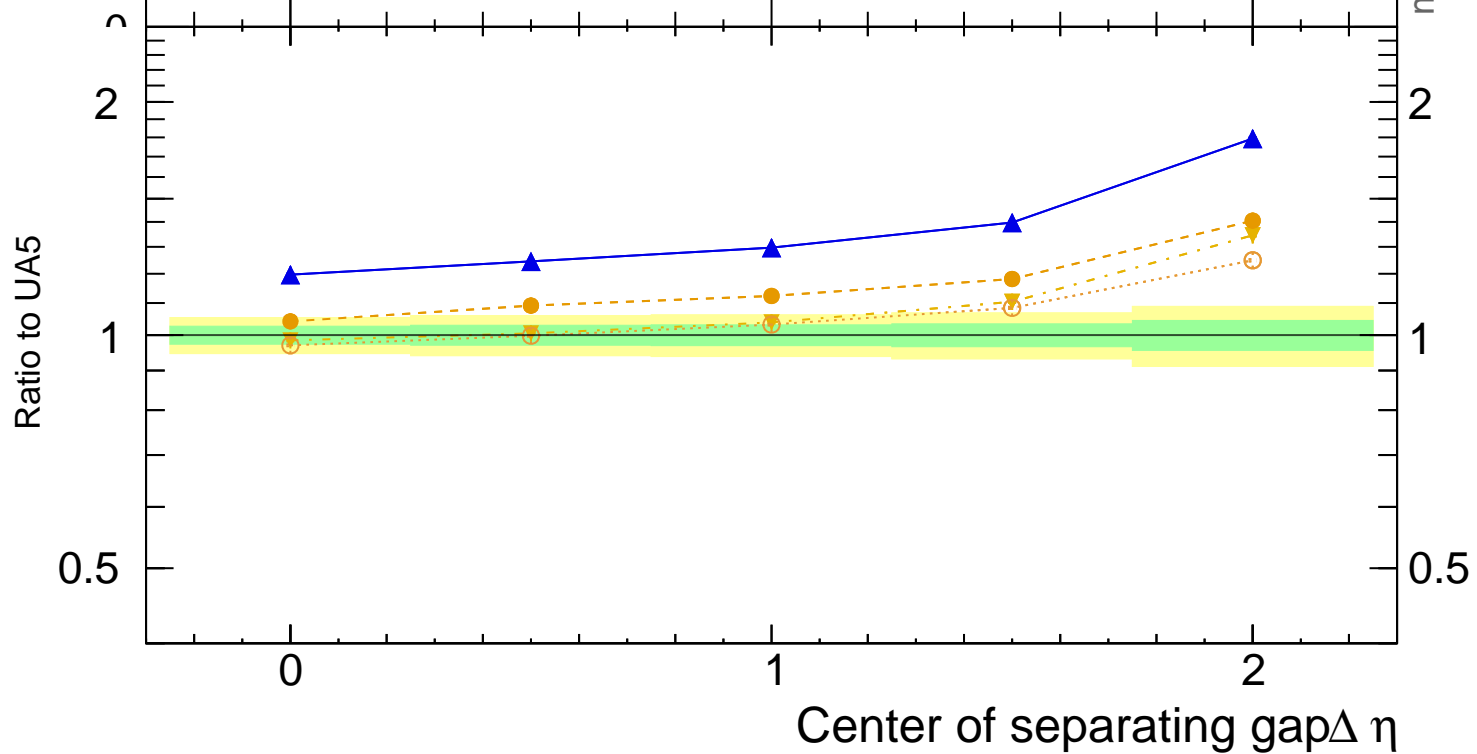

546 GeV ppbar

Soft QCD

b

UA5_1988_S1867512

Rivet 3.1.10, $\geq 100k$ events

mcplots.cern.ch [arXiv:1306.3436]