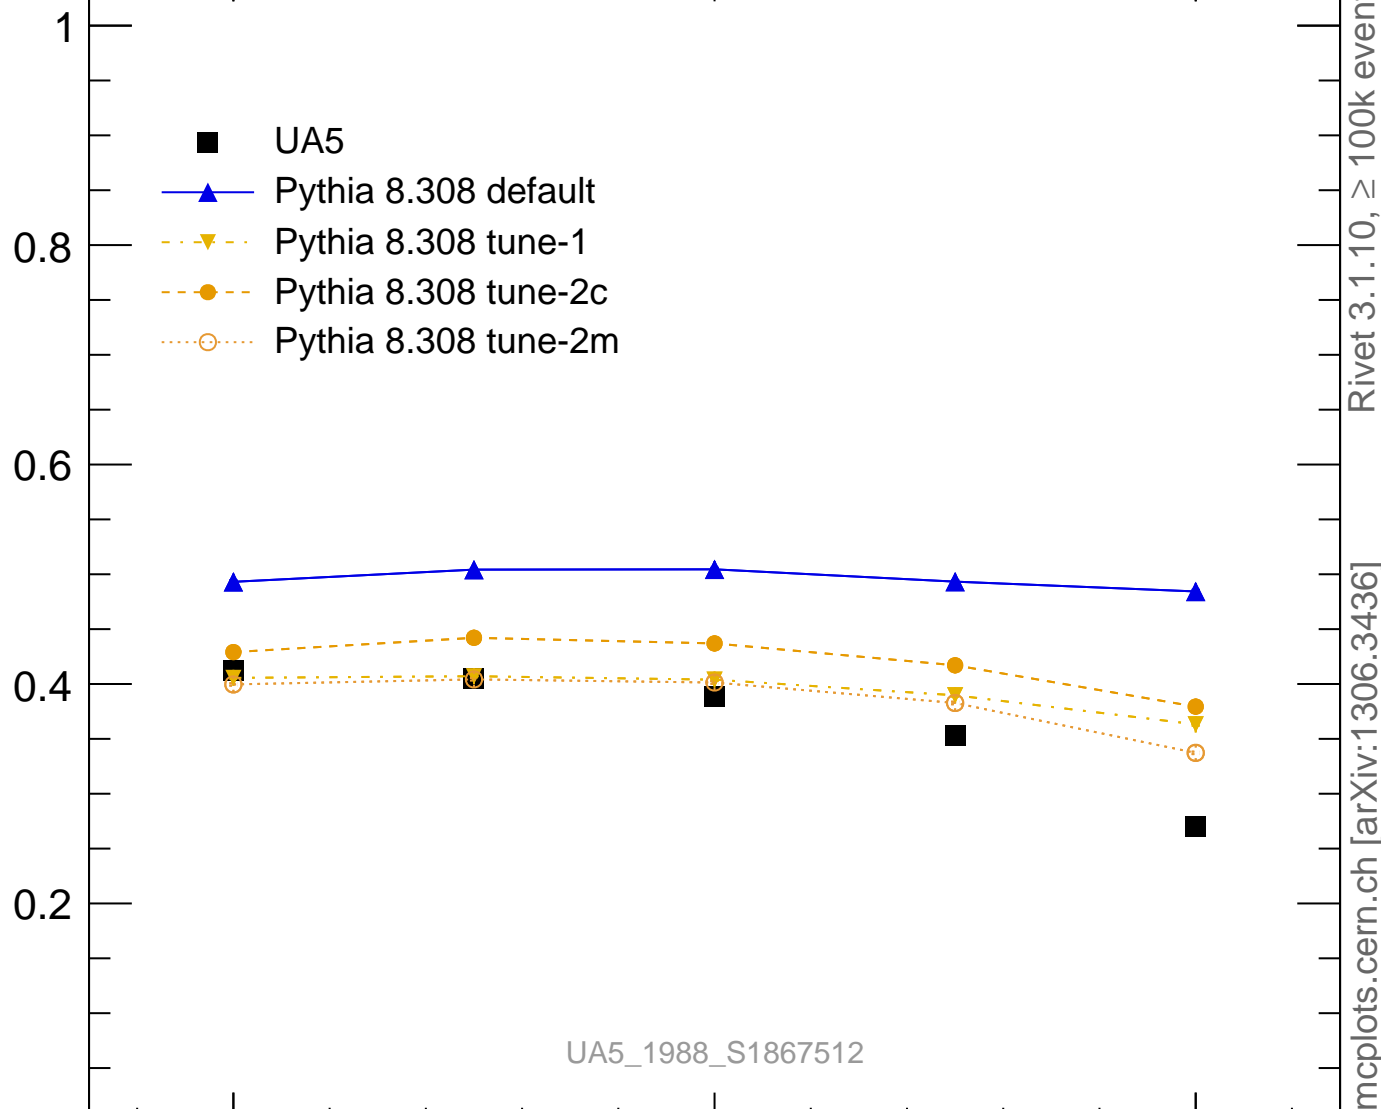

546 GeV ppbar

Soft QCD

b

UA5_1988_S1867512

Rivet 3.1.10, $\geq 100k$ events

mcplots.cern.ch [arXiv:1306.3436]