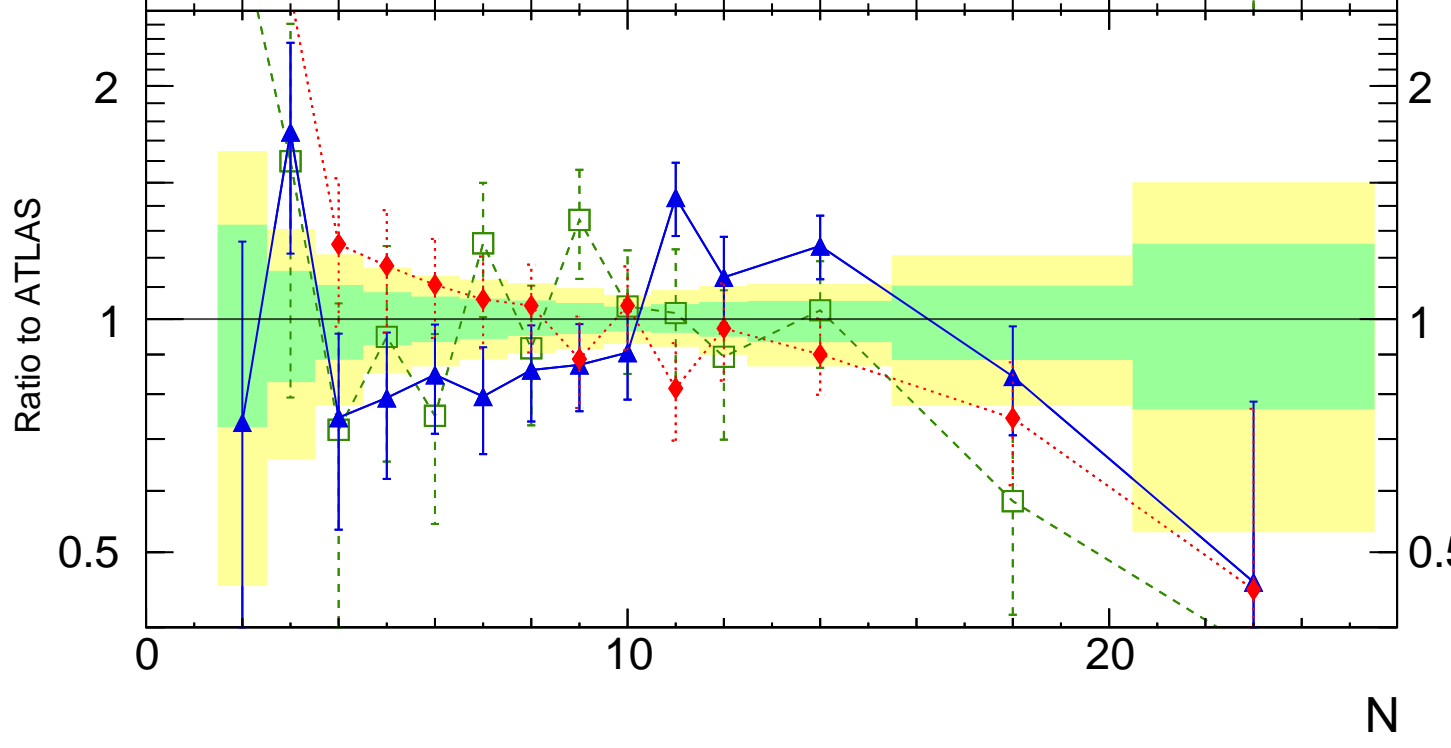

Multiplicity  $\lambda_0^0$  (charged only) (track jets)

- ATLAS
- - □ Herwig 7.2.1 default
- - ▲ Pythia 8.308 default
- - ◆ Sherpa 2.2.9 default

Rivet 3.1.10,  $\geq 3.2M$  events  
mcplots.cern.ch [arXiv:1306.3436]