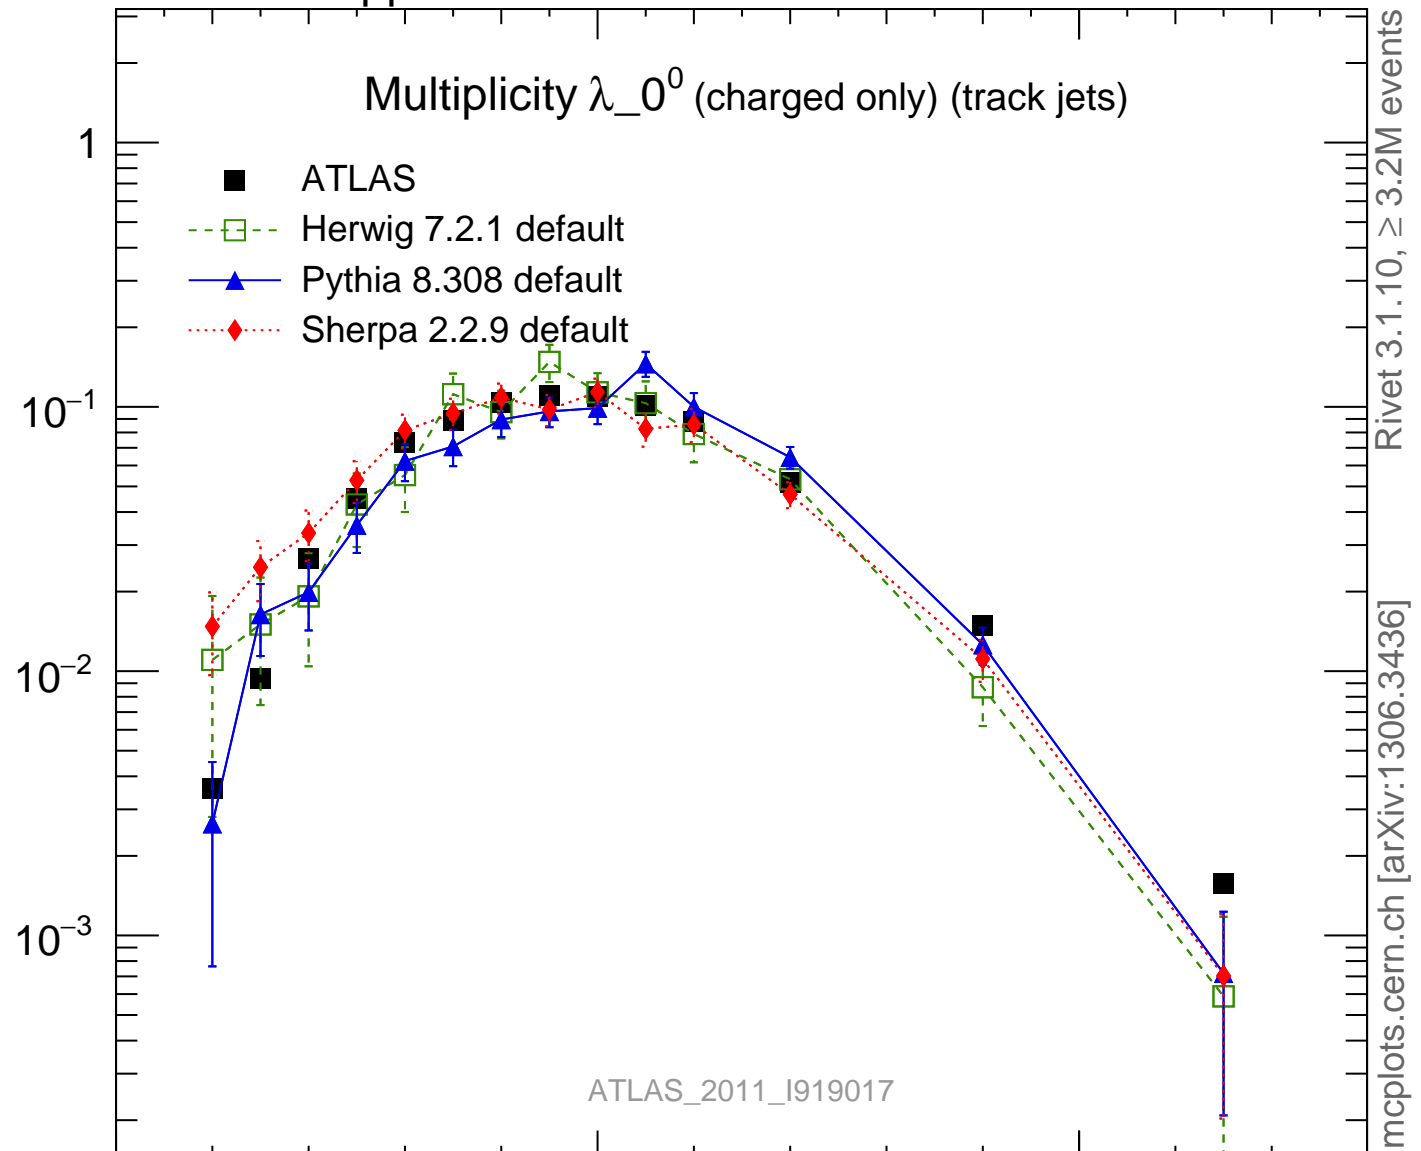

Multiplicity  $\lambda_0^0$  (charged only) (track jets)

- ATLAS
- - □ Herwig 7.2.1 default
- - ▲ Pythia 8.308 default
- - ◆ Sherpa 2.2.9 default

Rivet 3.1.10,  $\geq 3.2M$  events  
mcplots.cern.ch [arXiv:1306.3436]