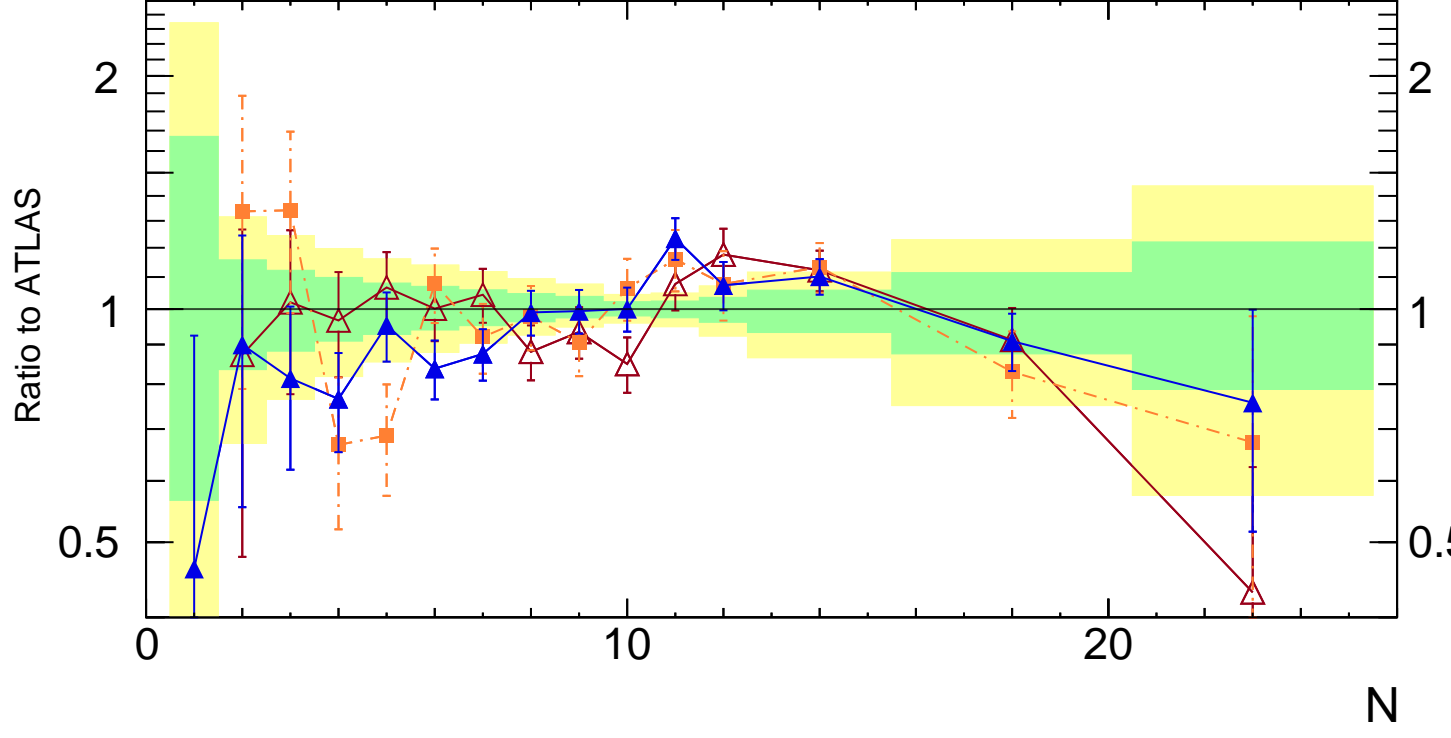

Multiplicity λ_0^0 (charged only) (track jets)

- ATLAS
- △ Pythia 6.428 370
- Pythia 6.428 default
- ▲ Pythia 8.308 default

Rivet 3.1.10, $\geq 2M$ events
mcplots.cern.ch [arXiv:1306.3436]