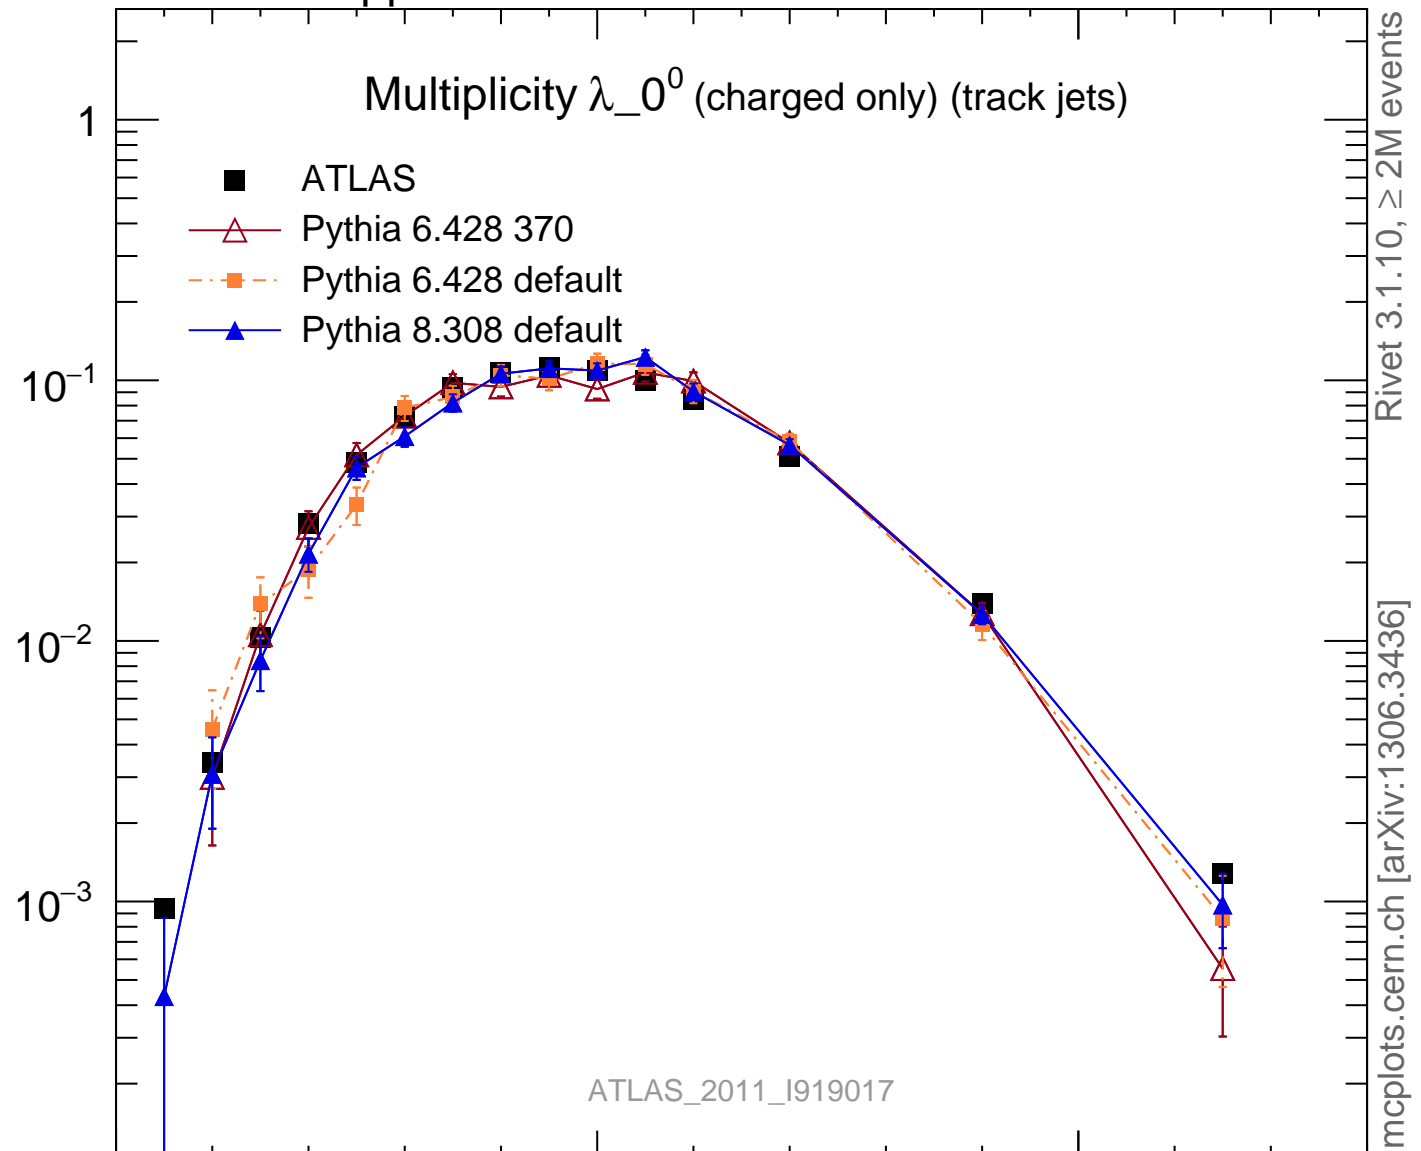

Multiplicity λ_0^0 (charged only) (track jets)

- ATLAS
- △ Pythia 6.428 370
- Pythia 6.428 default
- ▲ Pythia 8.308 default

Rivet 3.1.10, $\geq 2M$ events
mcplots.cern.ch [arXiv:1306.3436]