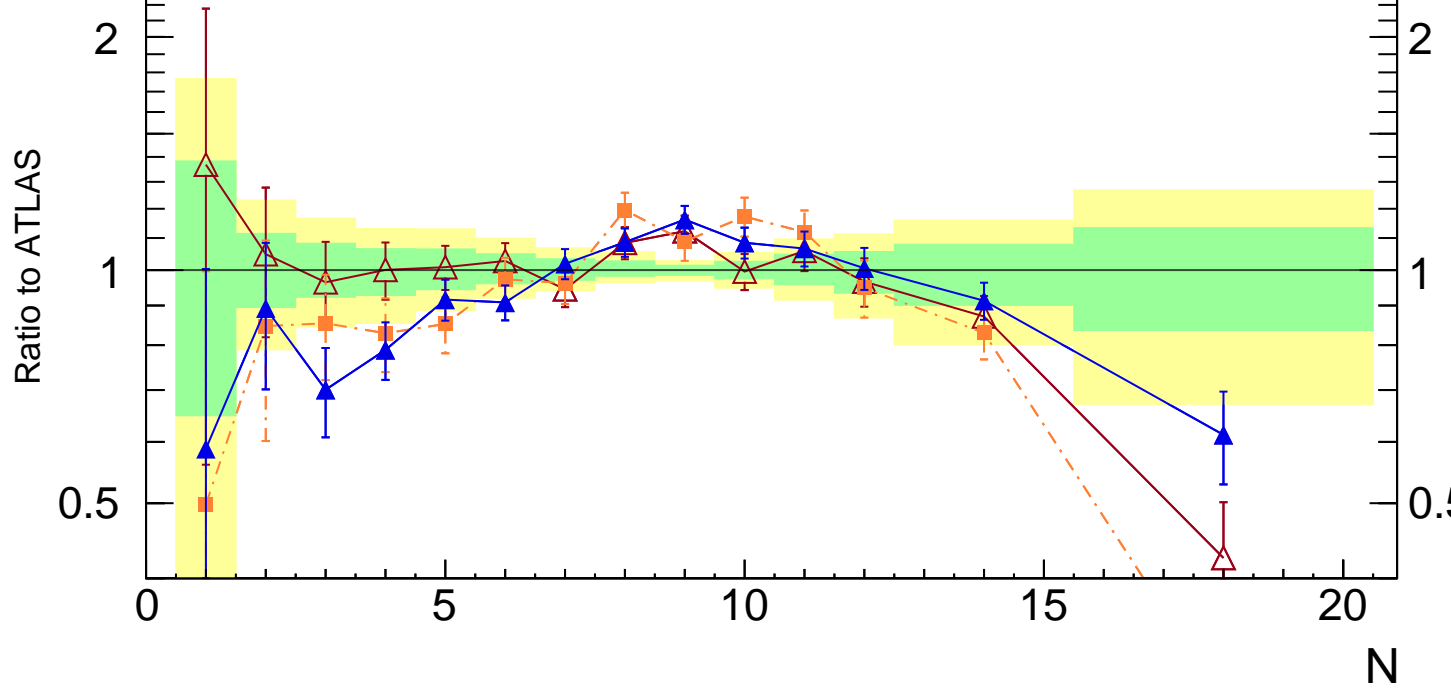

Multiplicity λ_0^0 (charged only) (track jets)

- ATLAS
- △ Pythia 6.428 370
- Pythia 6.428 default
- ▲ Pythia 8.308 default

Rivet 3.1.10, ≥ 2M events
mcplots.cern.ch [arXiv:1306.3436]