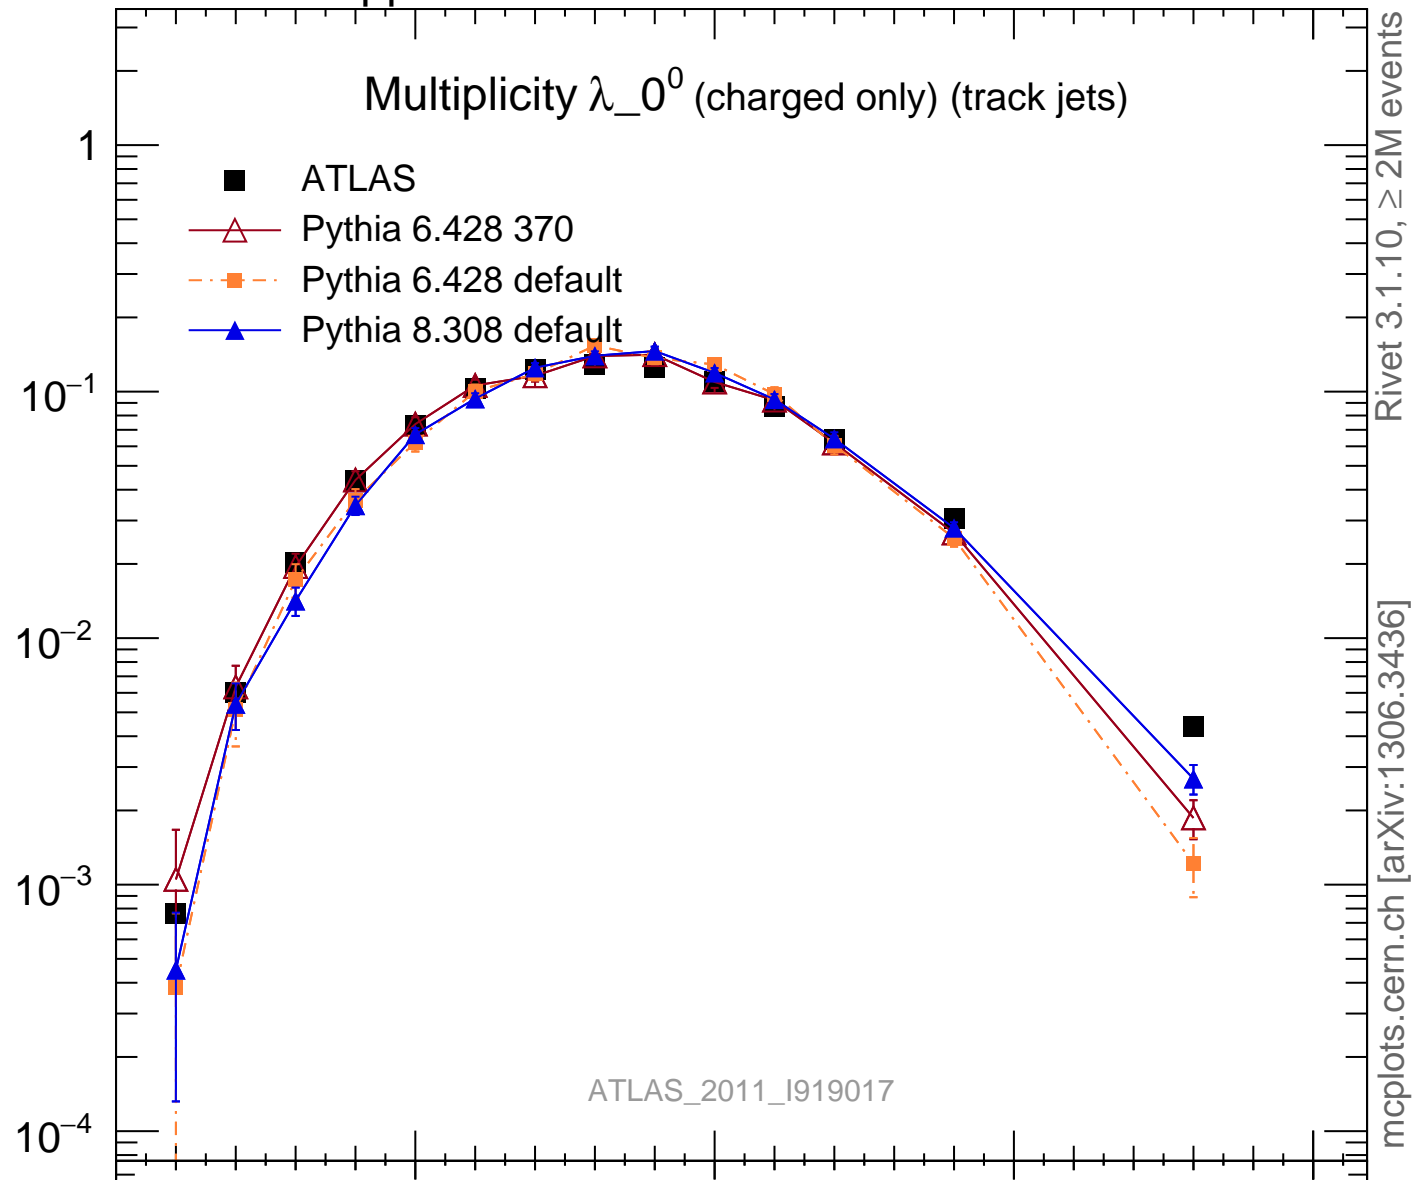

Multiplicity λ_0^0 (charged only) (track jets)

- ATLAS
- △ Pythia 6.428 370
- Pythia 6.428 default
- ▲ Pythia 8.308 default

Rivet 3.1.10, ≥ 2M events
mcplots.cern.ch [arXiv:1306.3436]