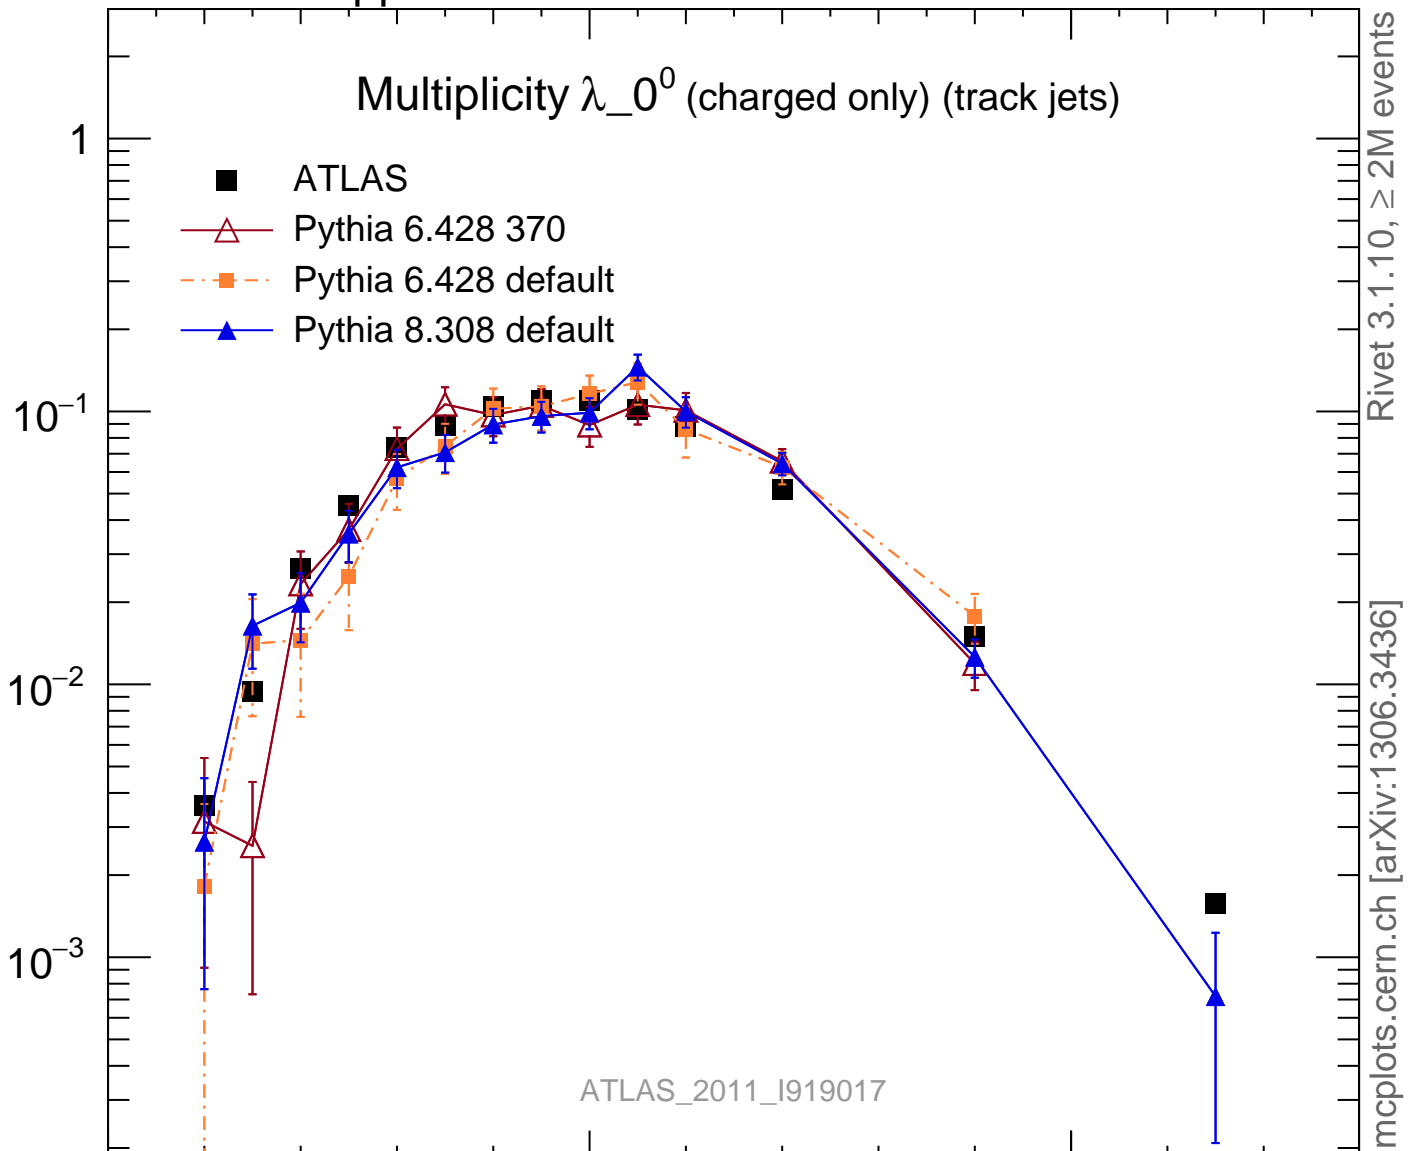

Multiplicity λ_0^0 (charged only) (track jets)

- ATLAS
- △ Pythia 6.428 370
- Pythia 6.428 default
- ▲ Pythia 8.308 default

Rivet 3.1.10, $\geq 2M$ events
mcplots.cern.ch [arXiv:1306.3436]