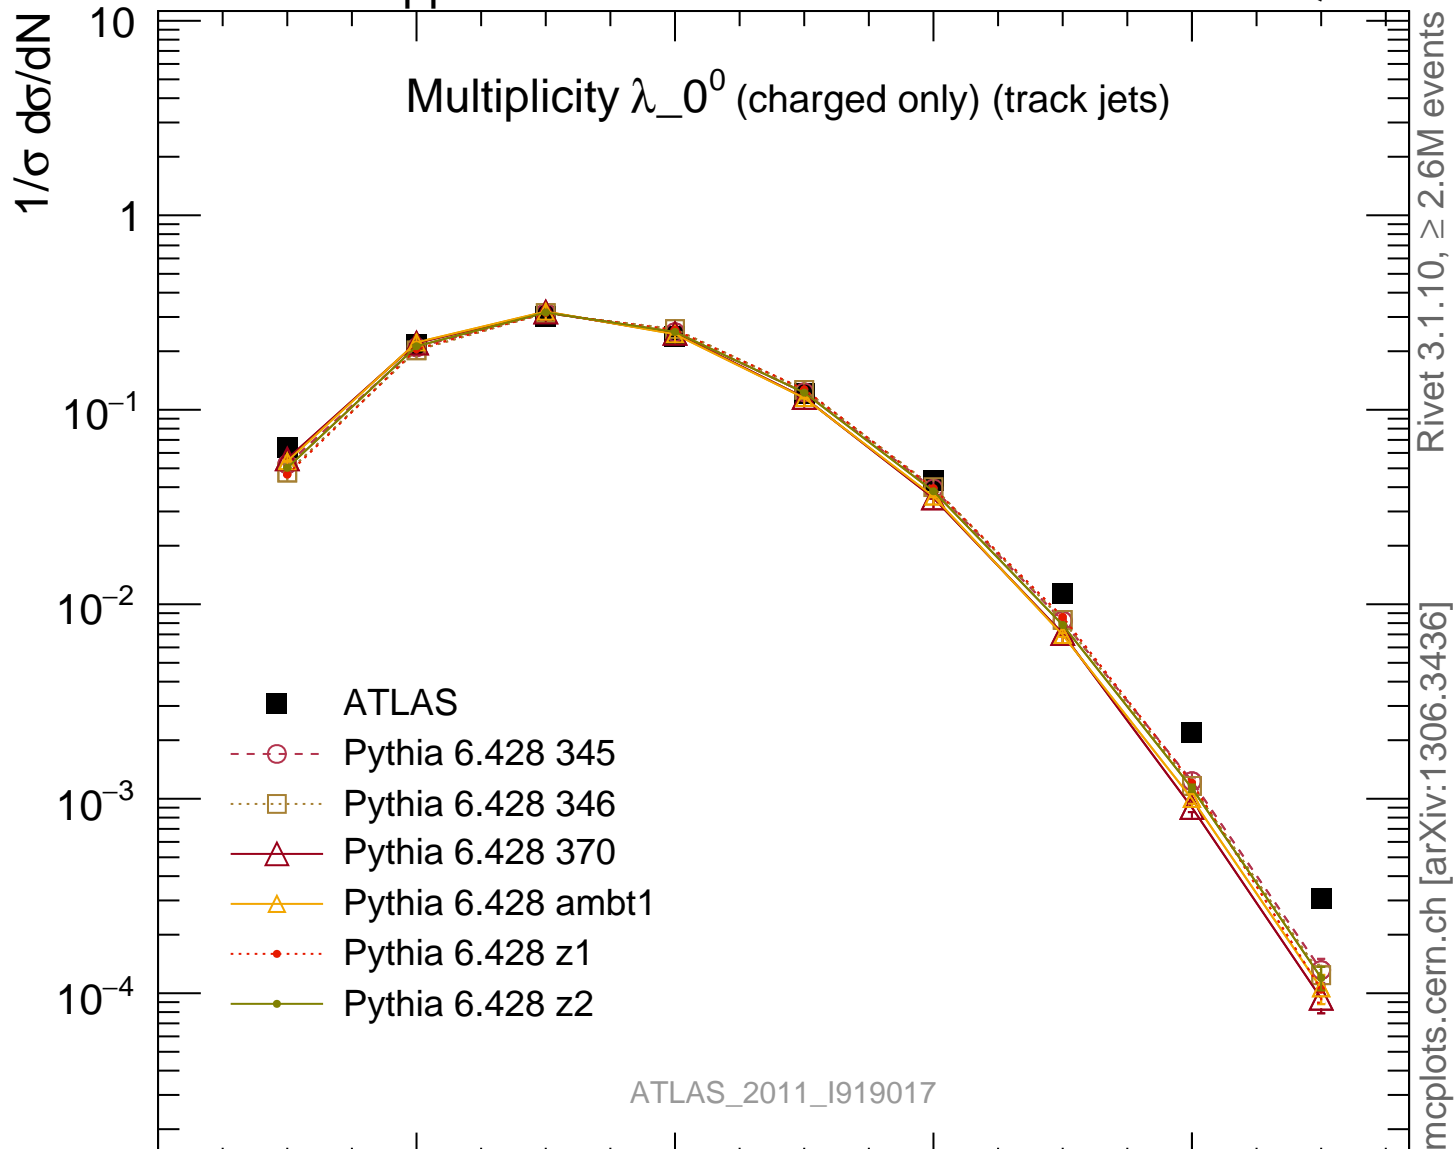

7000 GeV pp

Soft QCD

Rivet 3.1.10, $\geq 2.6M$ events

mcplots.cern.ch [arXiv:1306.3436]