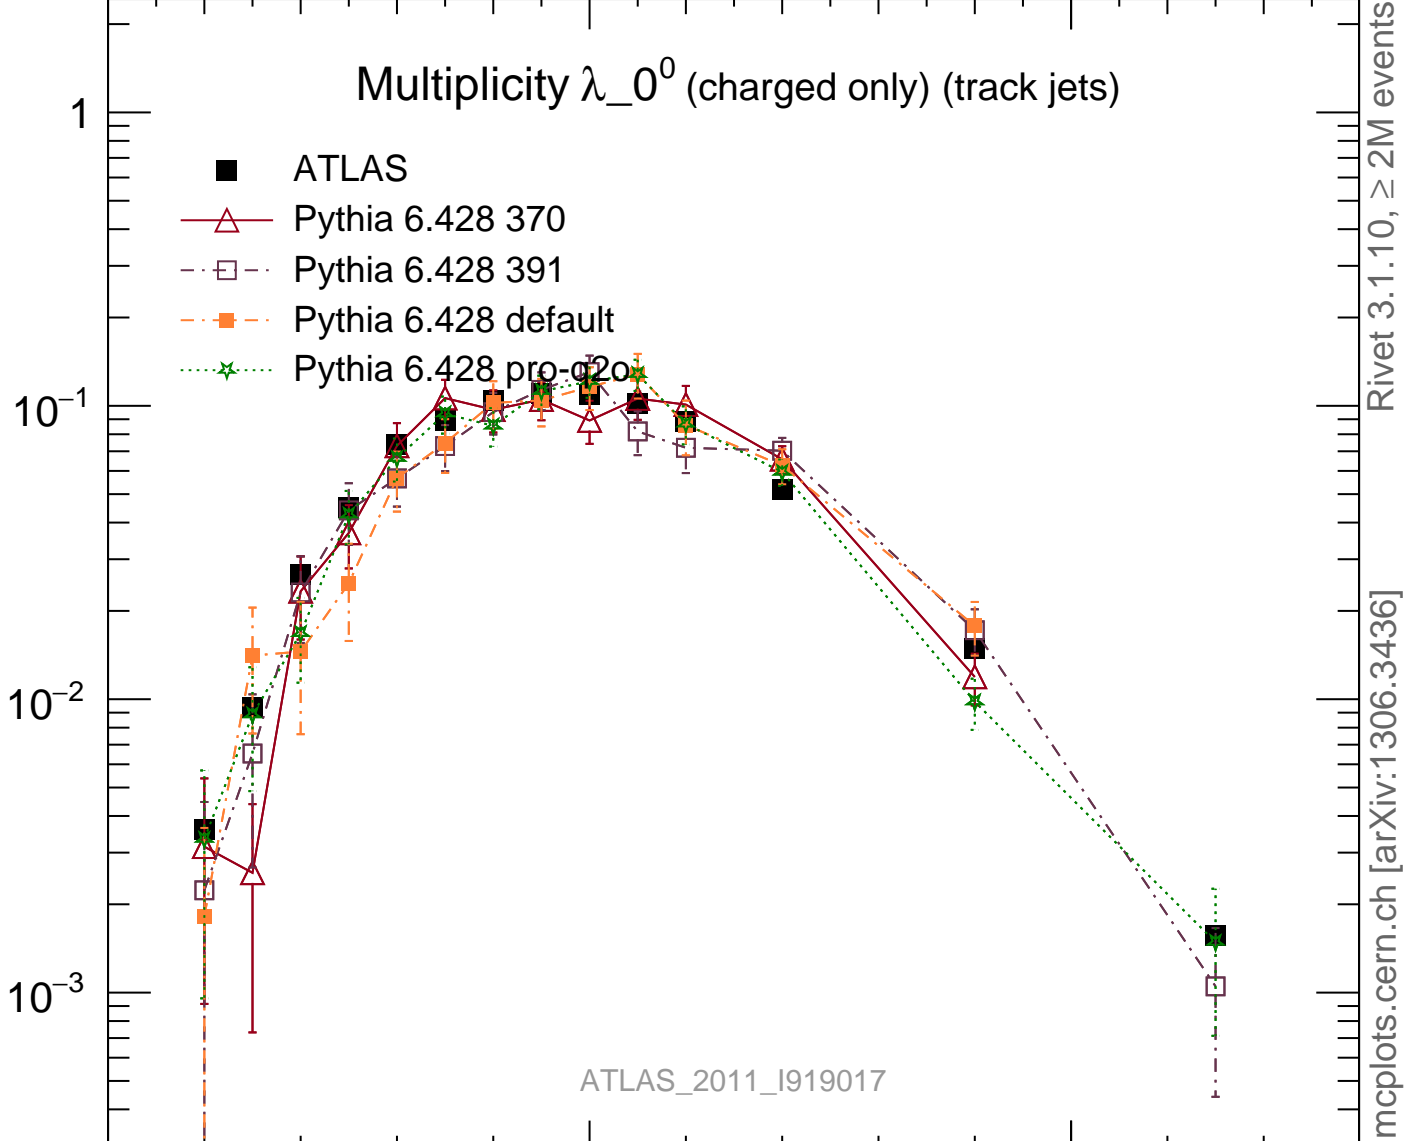

Multiplicity λ_{0^0} (charged only) (track jets)

- ATLAS
- △ Pythia 6.428 370
- Pythia 6.428 391
- Pythia 6.428 default
- ★ Pythia 6.428 pro-020

Rivet 3.1.10, $\geq 2M$ events
mcplots.cern.ch [arXiv:1306.3436]