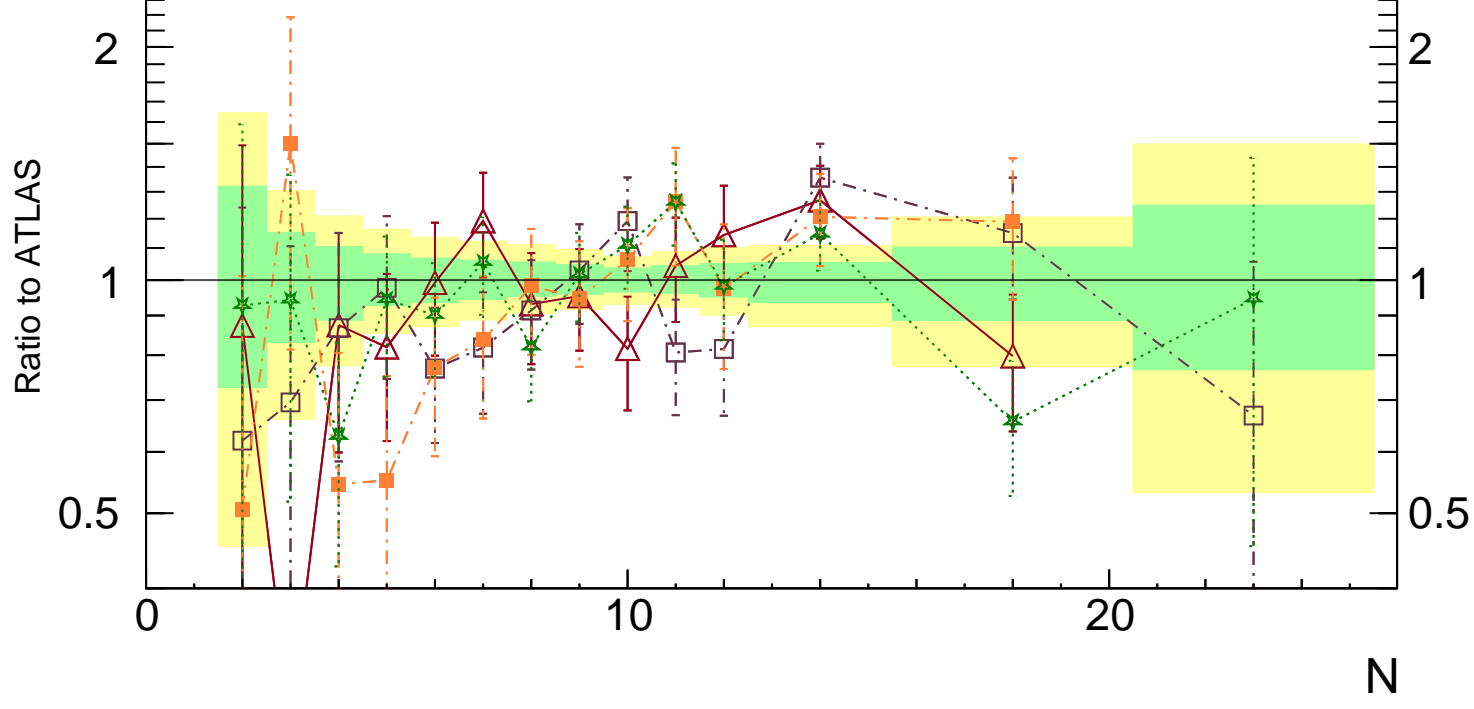

Multiplicity λ_{0^0} (charged only) (track jets)

- ATLAS
- △ Pythia 6.428 370
- Pythia 6.428 391
- Pythia 6.428 default
- ★ Pythia 6.428 pro-020

Rivet 3.1.10, $\geq 2M$ events
mcplots.cern.ch [arXiv:1306.3436]