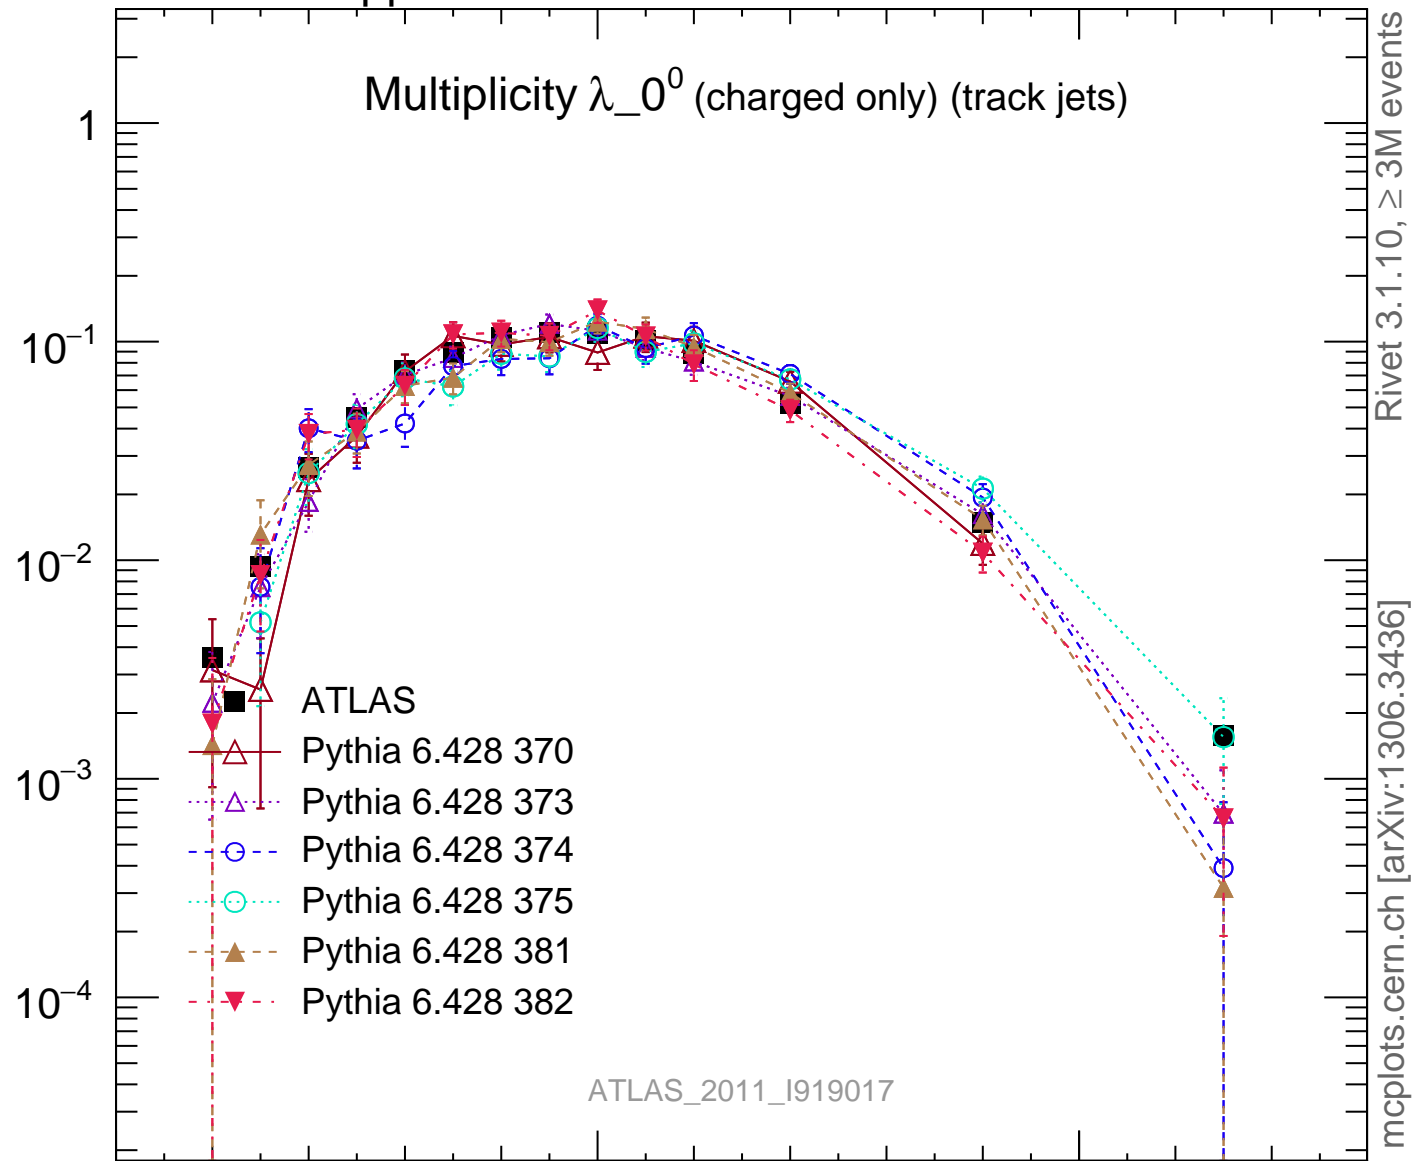

Multiplicity  $\lambda_0^0$  (charged only) (track jets)

Rivet 3.1.10,  $\geq 3M$  events