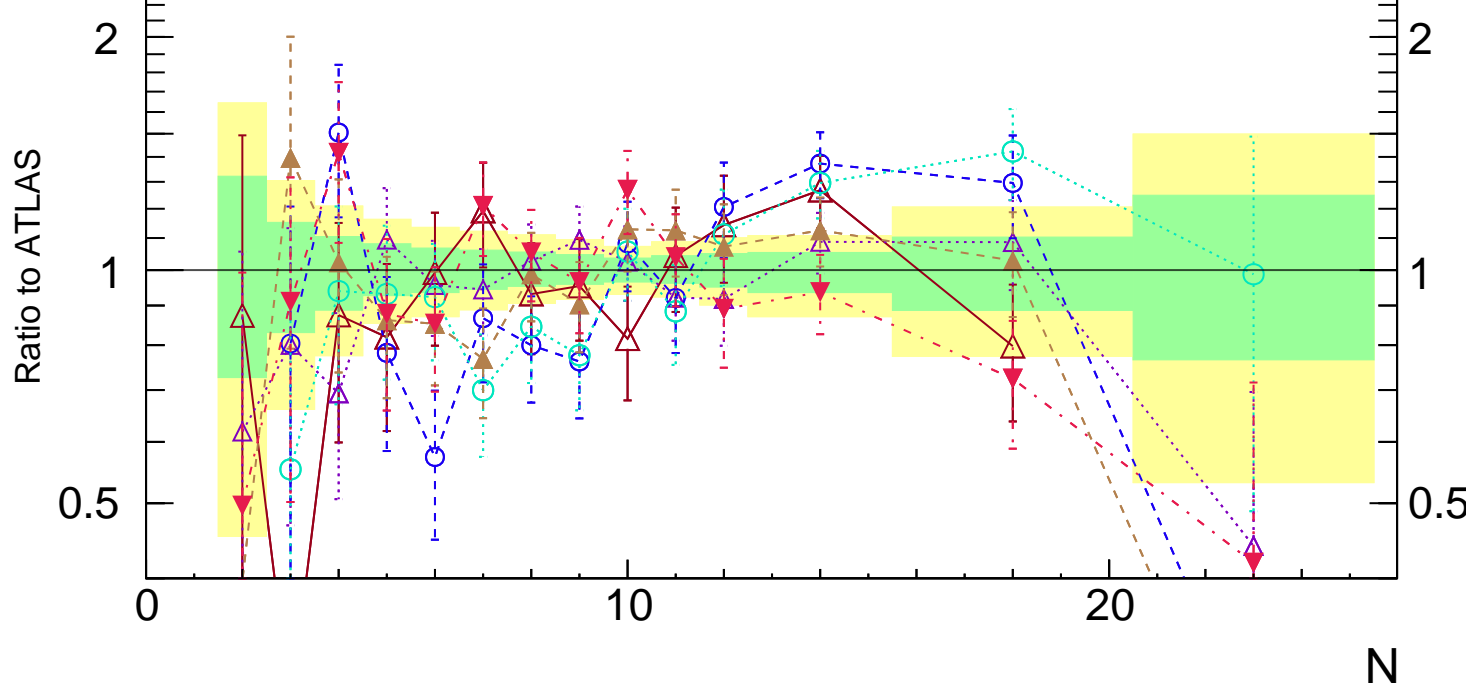

Multiplicity  $\lambda_0^0$  (charged only) (track jets)

Rivet 3.1.10,  $\geq 3M$  events