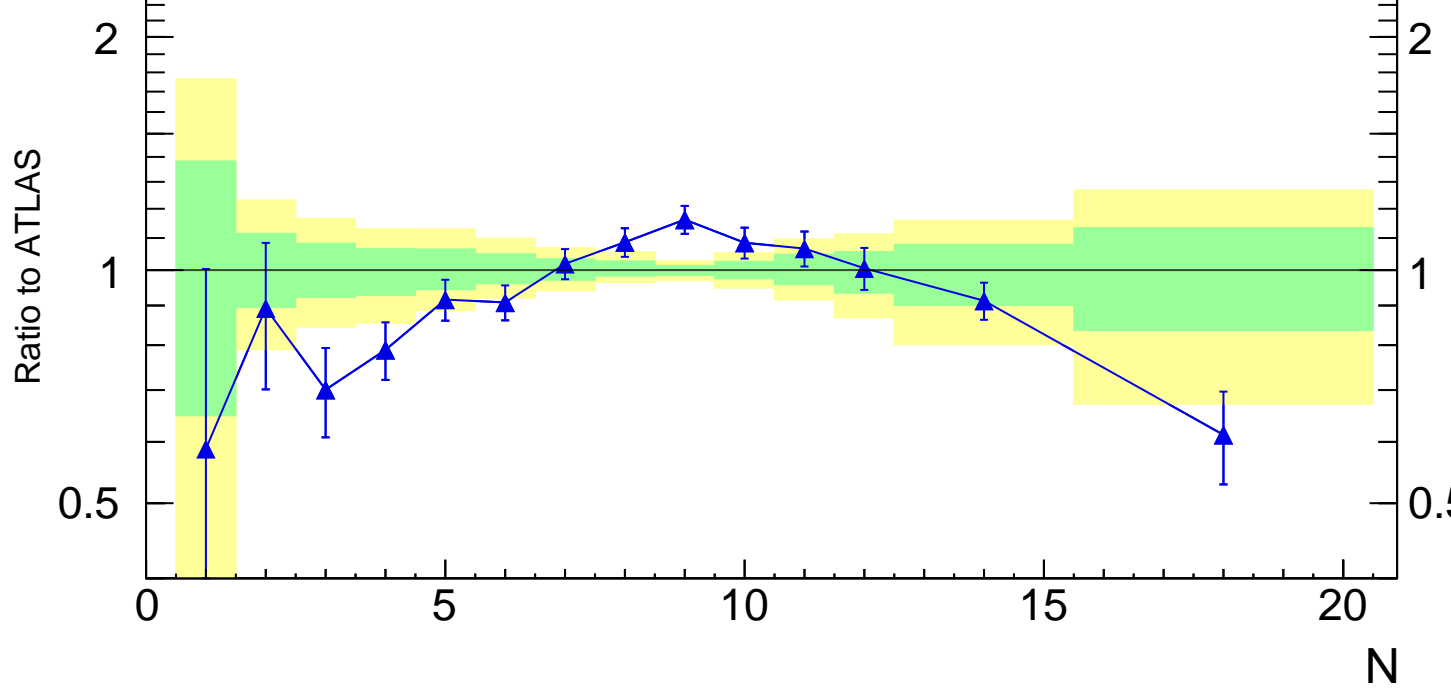

Multiplicity λ_0^0 (charged only) (track jets)

- ATLAS
- ▲ Pythia 8.308 default

Rivet 3.1.10, 3.4M events
mcplots.cern.ch [arXiv:1306.3436]