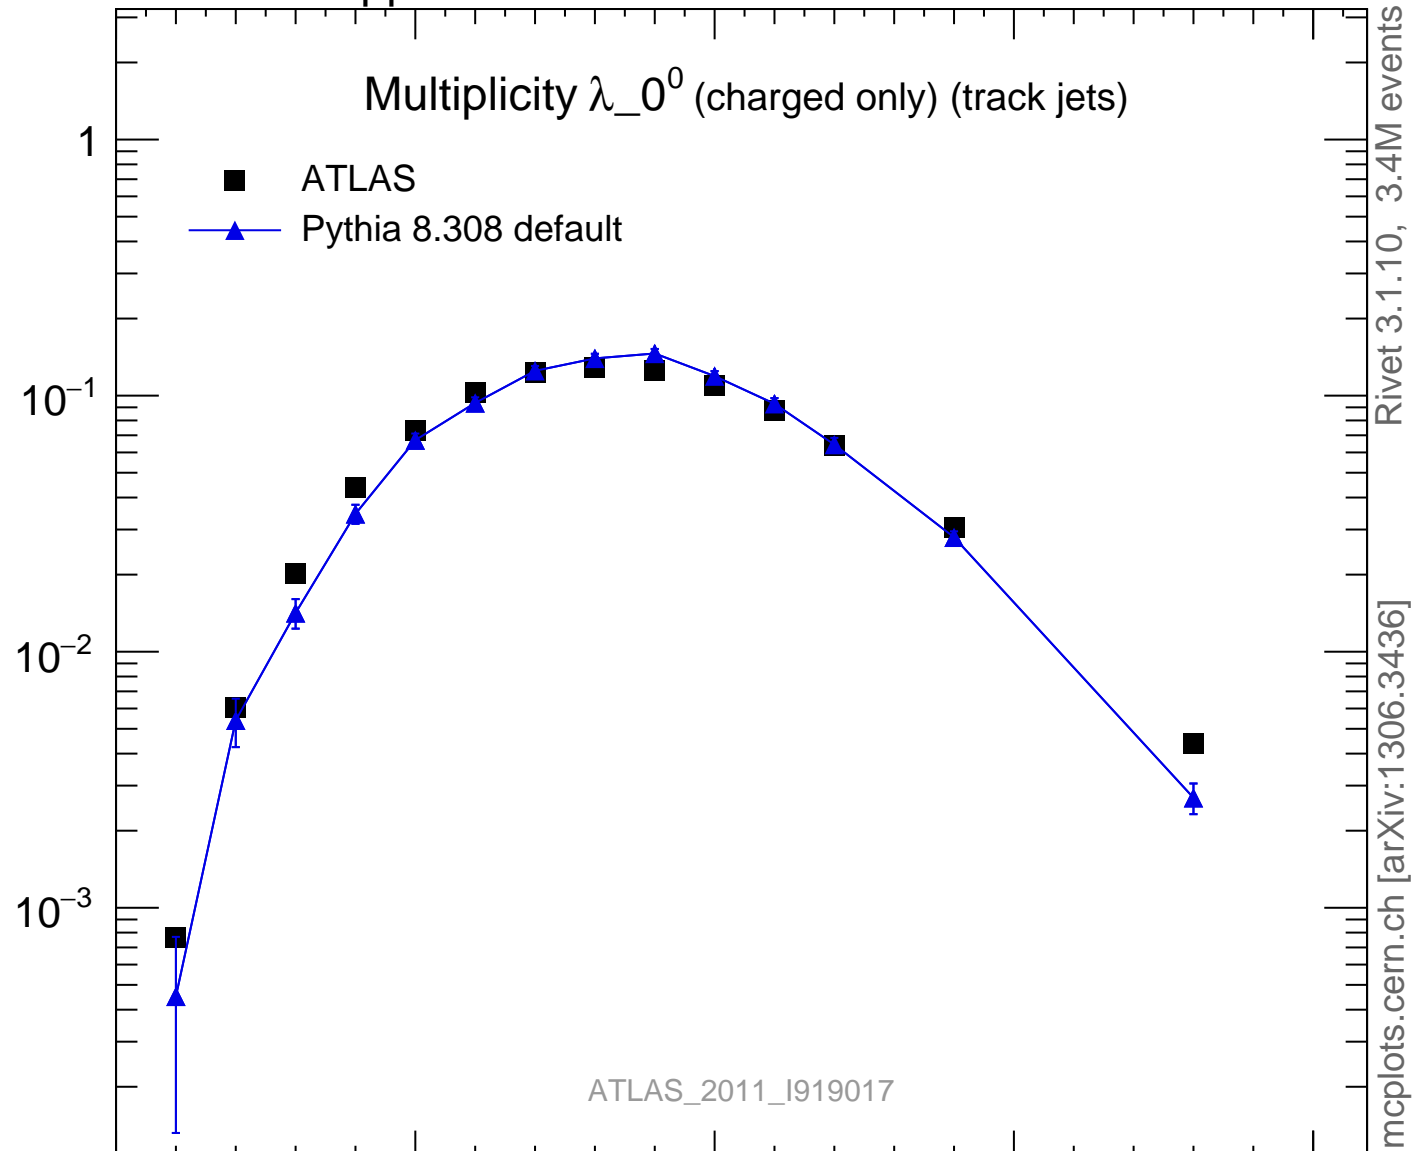

Multiplicity λ_0^0 (charged only) (track jets)

- ATLAS
- ▲ Pythia 8.308 default

Rivet 3.1.10, 3.4M events
mcplots.cern.ch [arXiv:1306.3436]