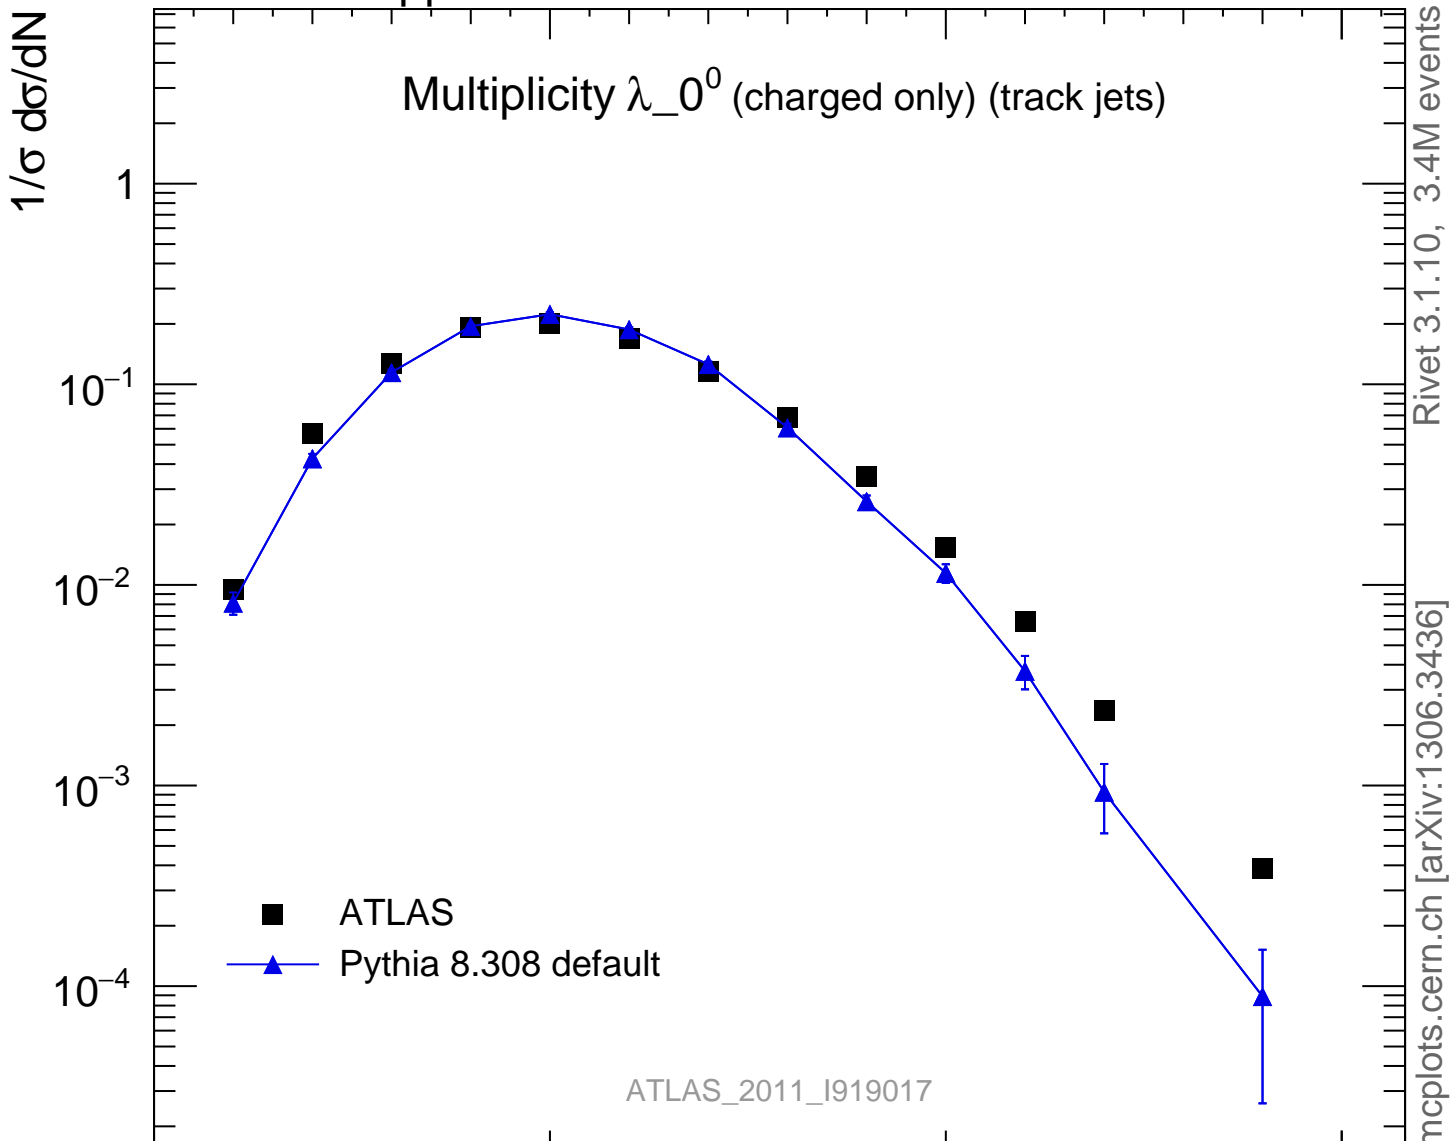

7000 GeV pp

Soft QCD

Multiplicity λ_0^0 (charged only) (track jets)

■ ATLAS
▲ Pythia 8.308 default

ATLAS_2011_I919017

Rivet 3.1.10, 3.4M events
mcplots.cern.ch [arXiv:1306.3436]

N