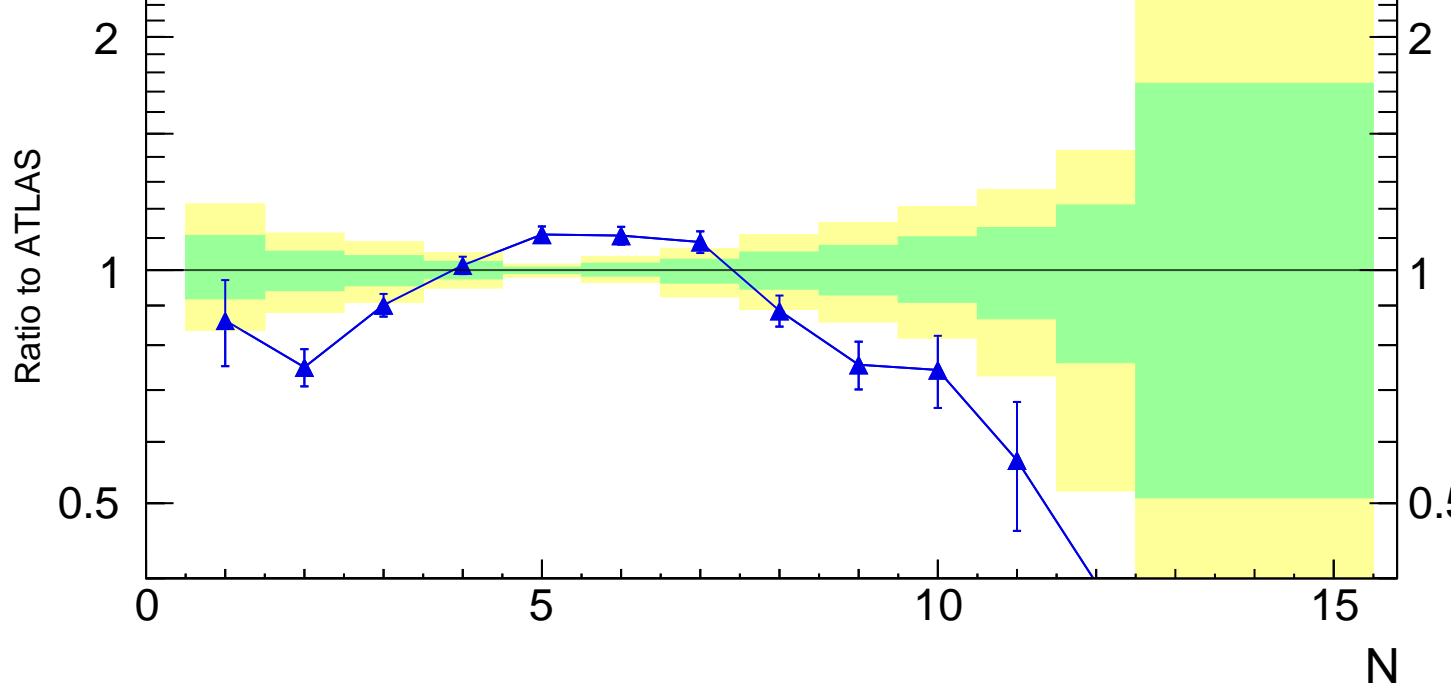

7000 GeV pp

Soft QCD

Multiplicity λ_0^0 (charged only) (track jets)

■ ATLAS
▲ Pythia 8.308 default

ATLAS_2011_I919017

Rivet 3.1.10, 3.4M events
mcplots.cern.ch [arXiv:1306.3436]

N