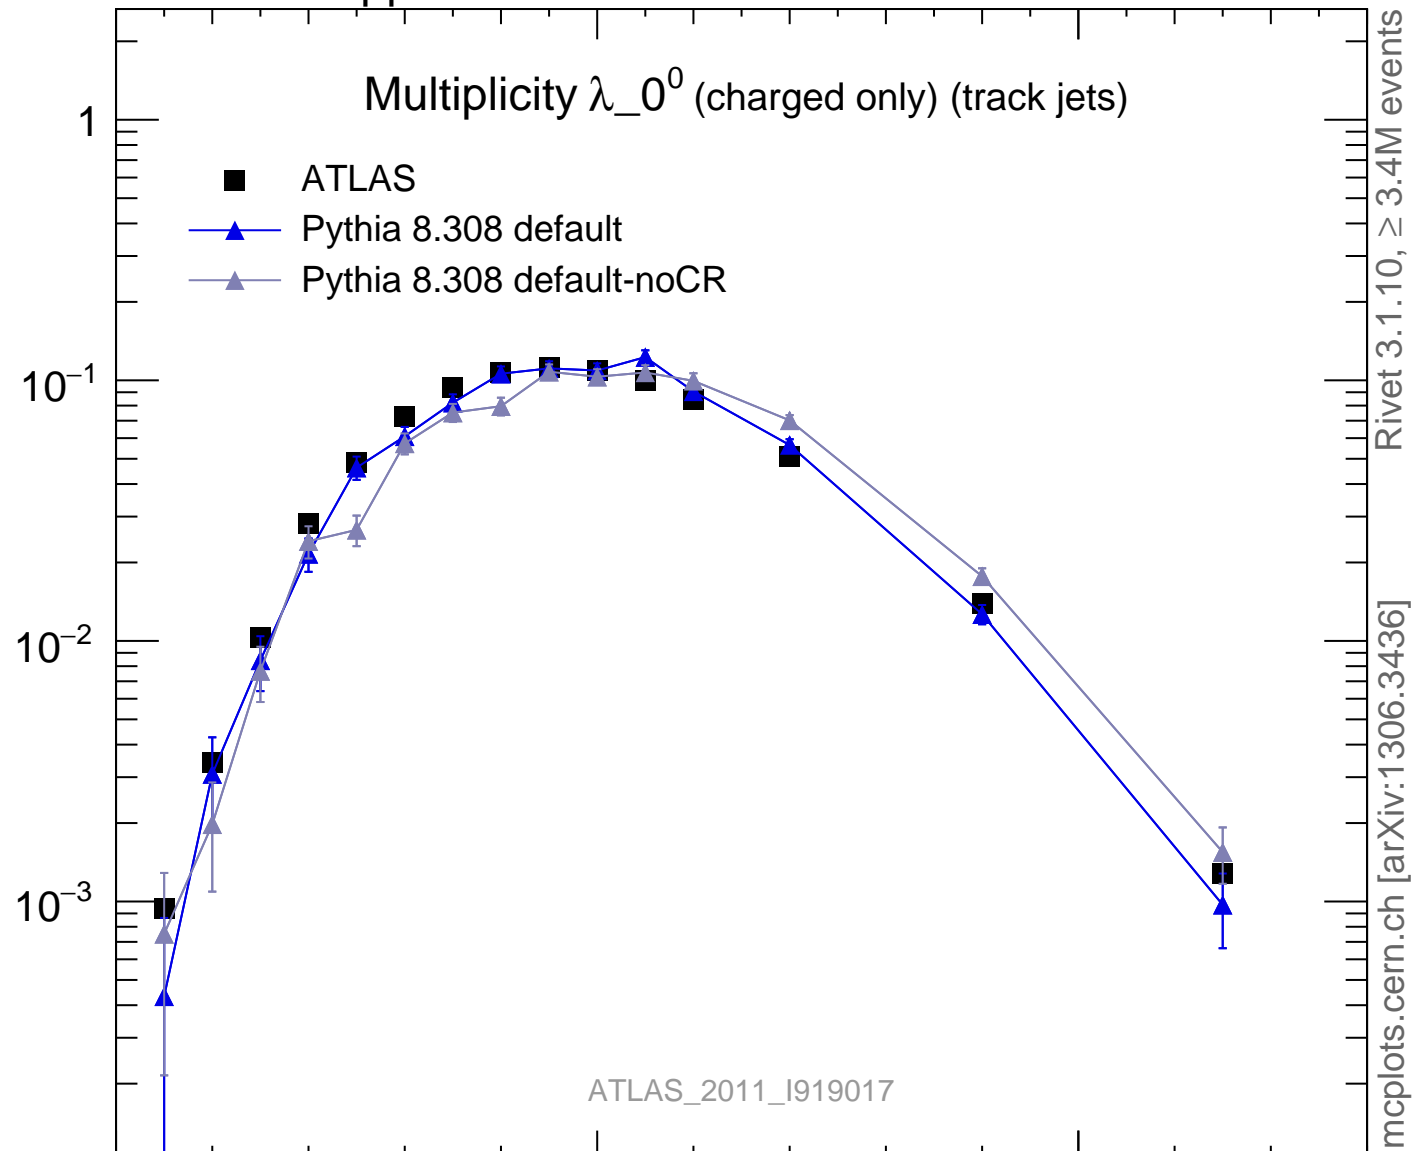

Multiplicity λ_0^0 (charged only) (track jets)

- ATLAS
- ▲ Pythia 8.308 default
- ▲ Pythia 8.308 default-noCR

Rivet 3.1.10, ≥ 3.4M events
mcplots.cern.ch [arXiv:1306.3436]