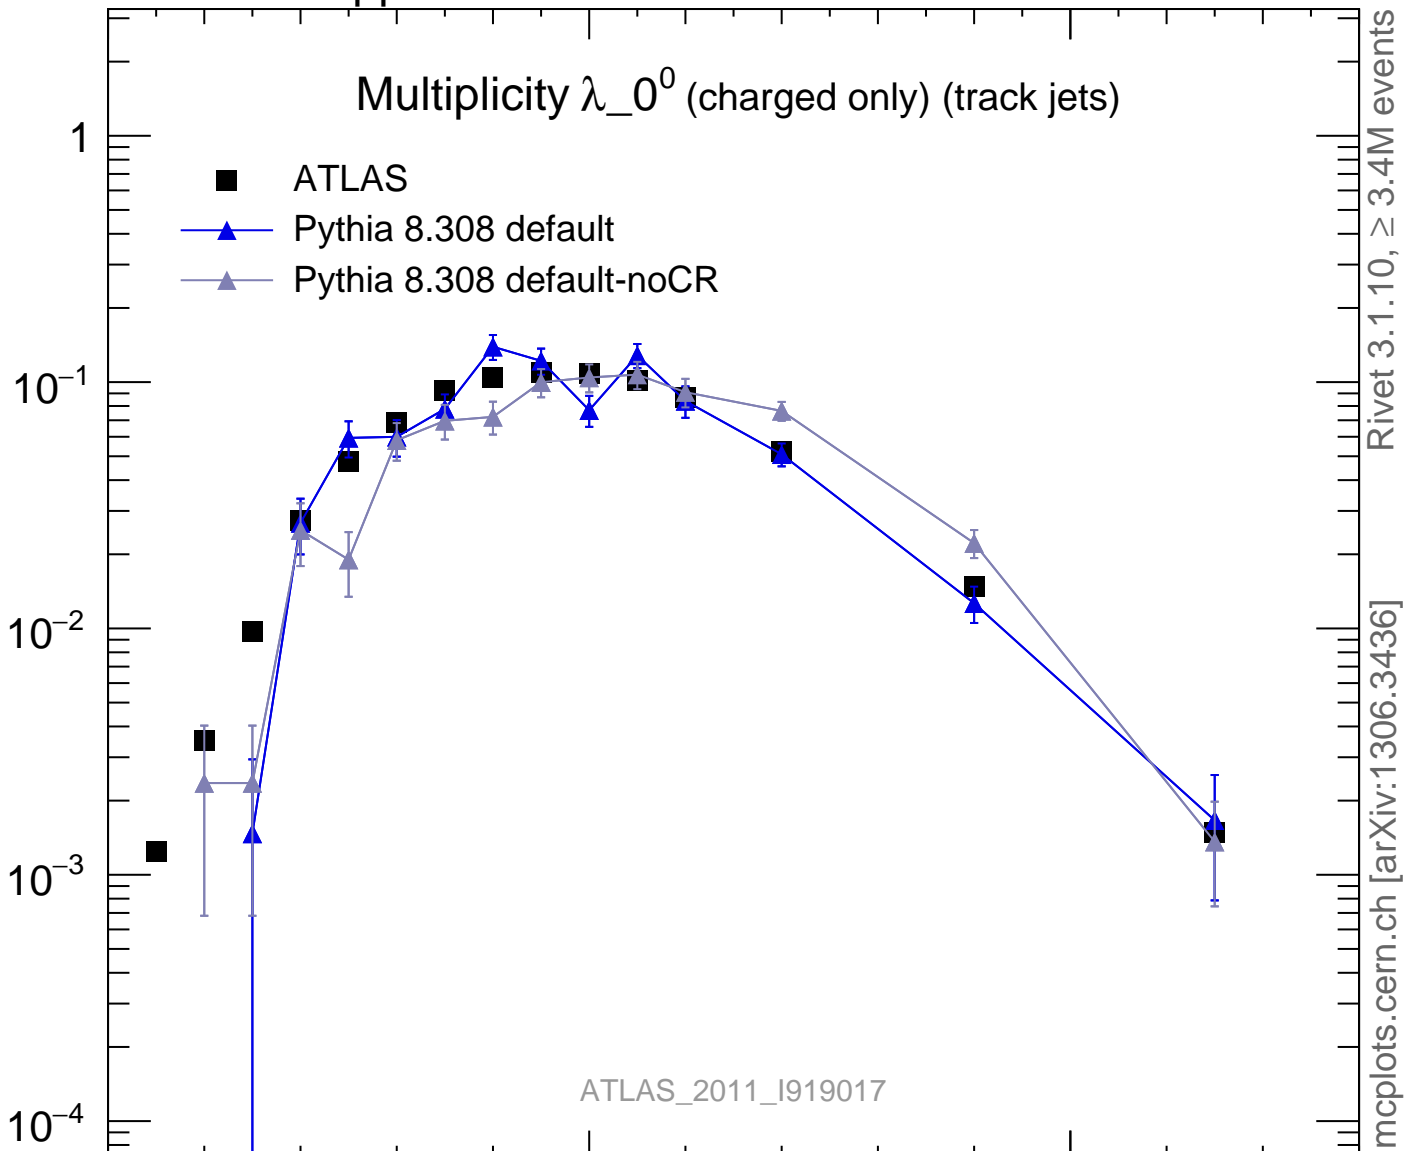

Multiplicity λ_0^0 (charged only) (track jets)

- ATLAS
- ▲ Pythia 8.308 default
- ▲ Pythia 8.308 default-noCR

Rivet 3.1.10, ≥ 3.4M events
mcplots.cern.ch [arXiv:1306.3436]