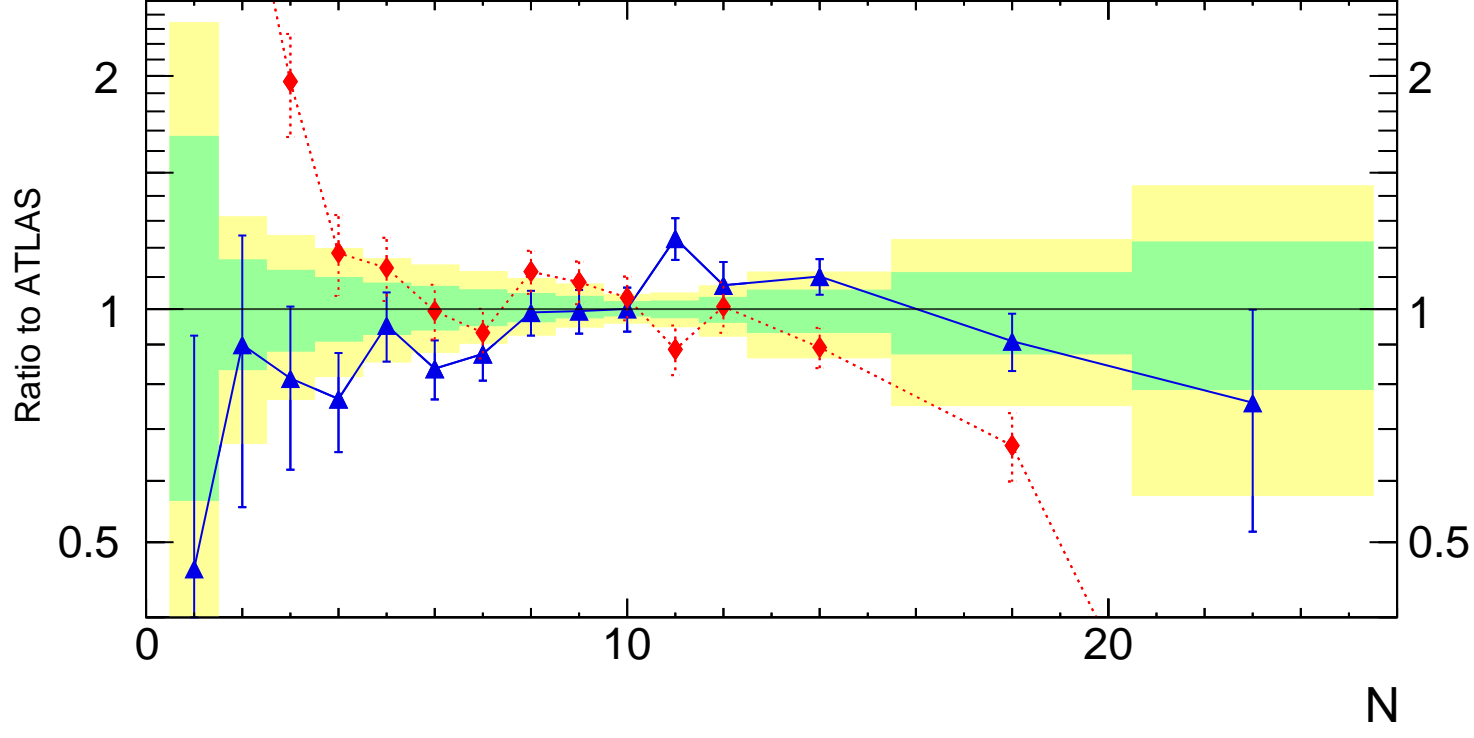

Multiplicity  $\lambda_0^0$  (charged only) (track jets)

- ATLAS
- ▲ Pythia 8.308 default
- ◆ Sherpa 2.2.9 default

Rivet 3.1.10, ≥ 3.2M events