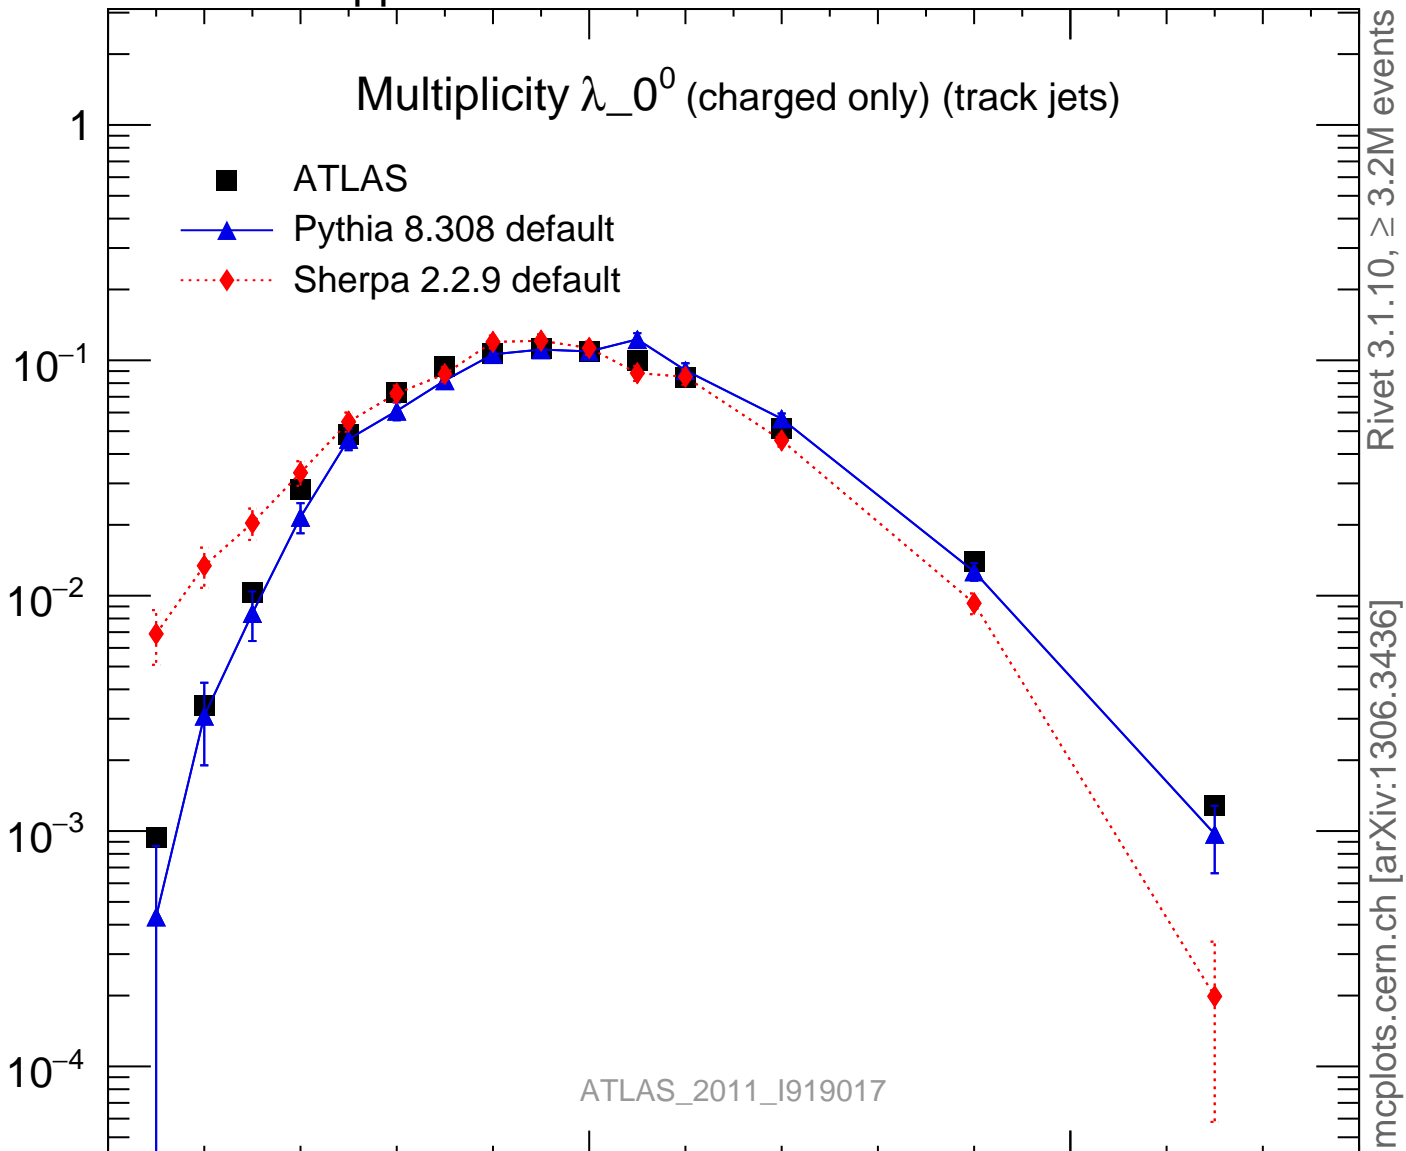

Multiplicity  $\lambda_0^0$  (charged only) (track jets)

- ATLAS
- ▲ Pythia 8.308 default
- ◆ Sherpa 2.2.9 default

Rivet 3.1.10, ≥ 3.2M events