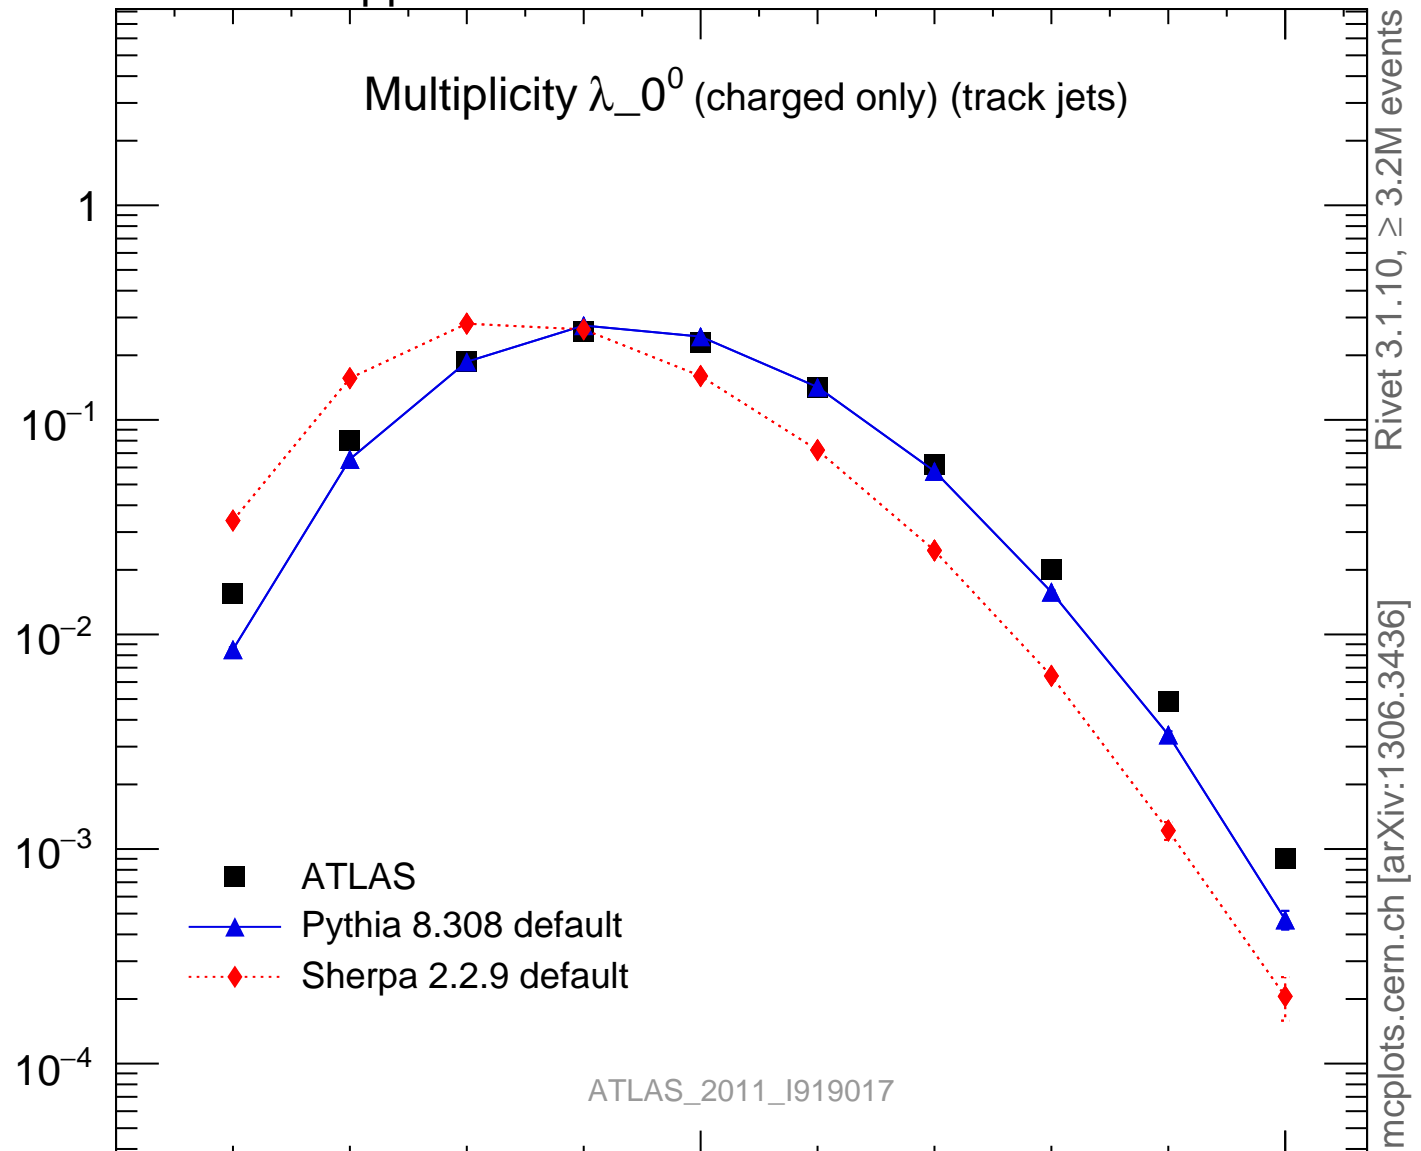

Multiplicity λ_0^0 (charged only) (track jets)

- ATLAS
- ▲ Pythia 8.308 default
- ◆ Sherpa 2.2.9 default

ATLAS_2011_I919017

Rivet 3.1.10, $\geq 3.2M$ events
mcplots.cern.ch [arXiv:1306.3436]