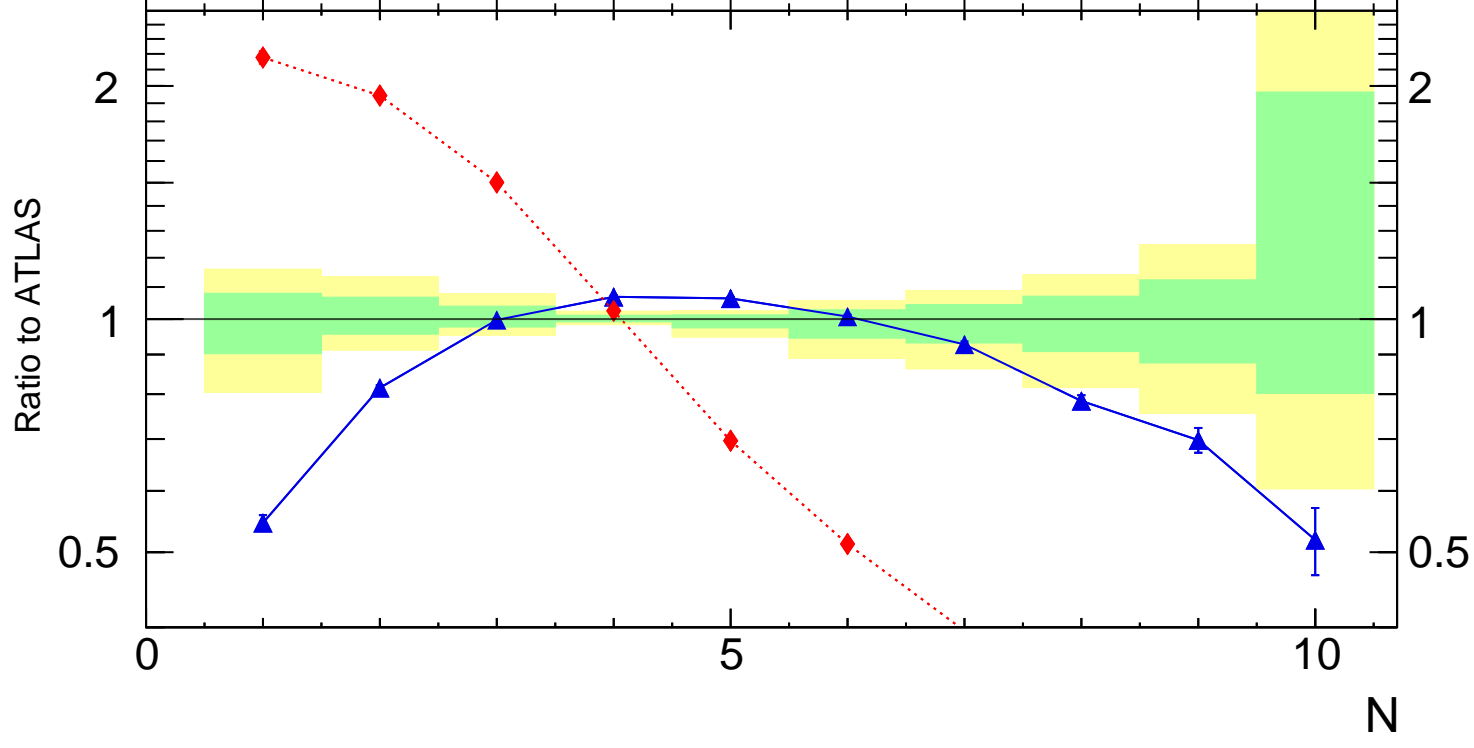

Multiplicity λ_0^0 (charged only) (track jets)

- ATLAS
- ▲ Pythia 8.308 default
- ◆ Sherpa 2.2.9 default

ATLAS_2011_I919017

Rivet 3.1.10, $\geq 3.2M$ events
mcplots.cern.ch [arXiv:1306.3436]