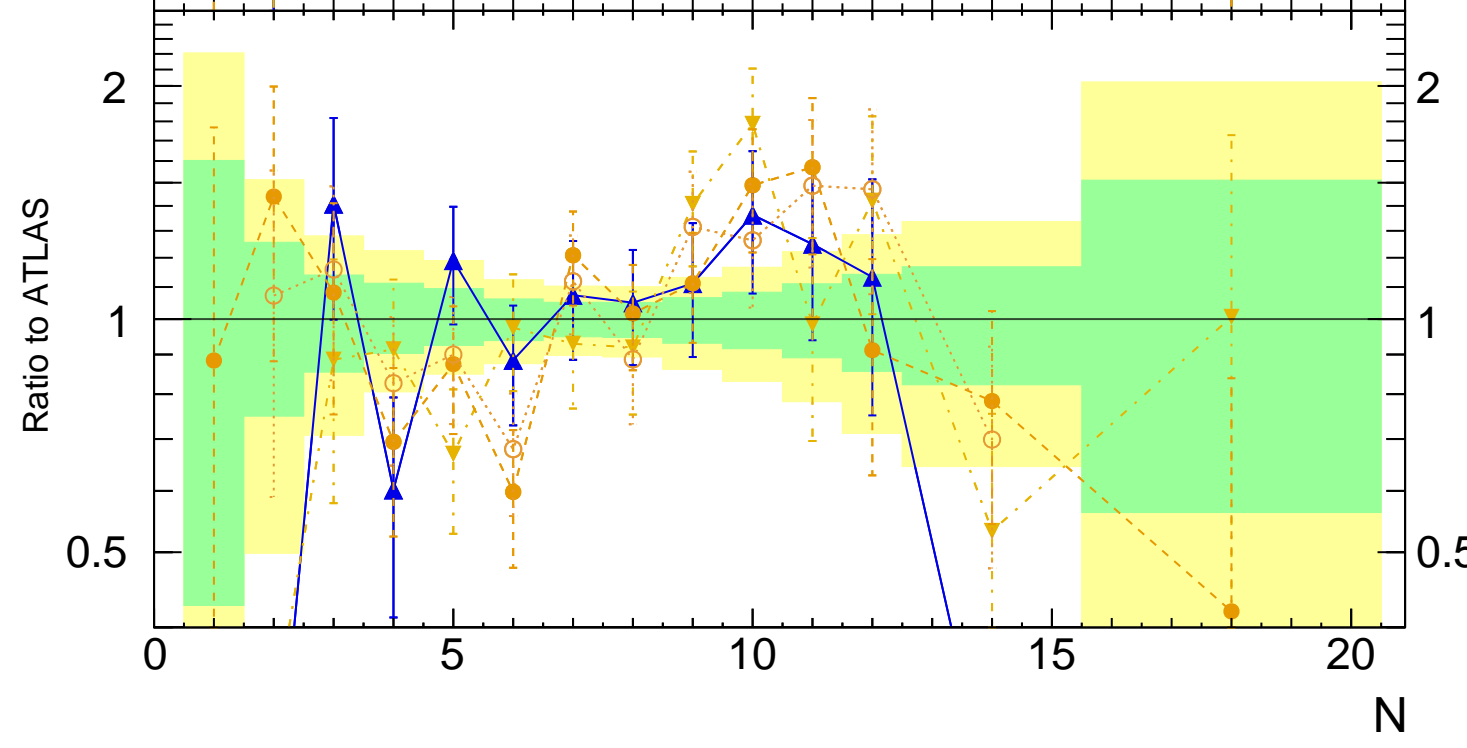

Multiplicity λ_0^0 (charged only) (track jets)

Rivet 3.1.10, ≥ 3.3M events