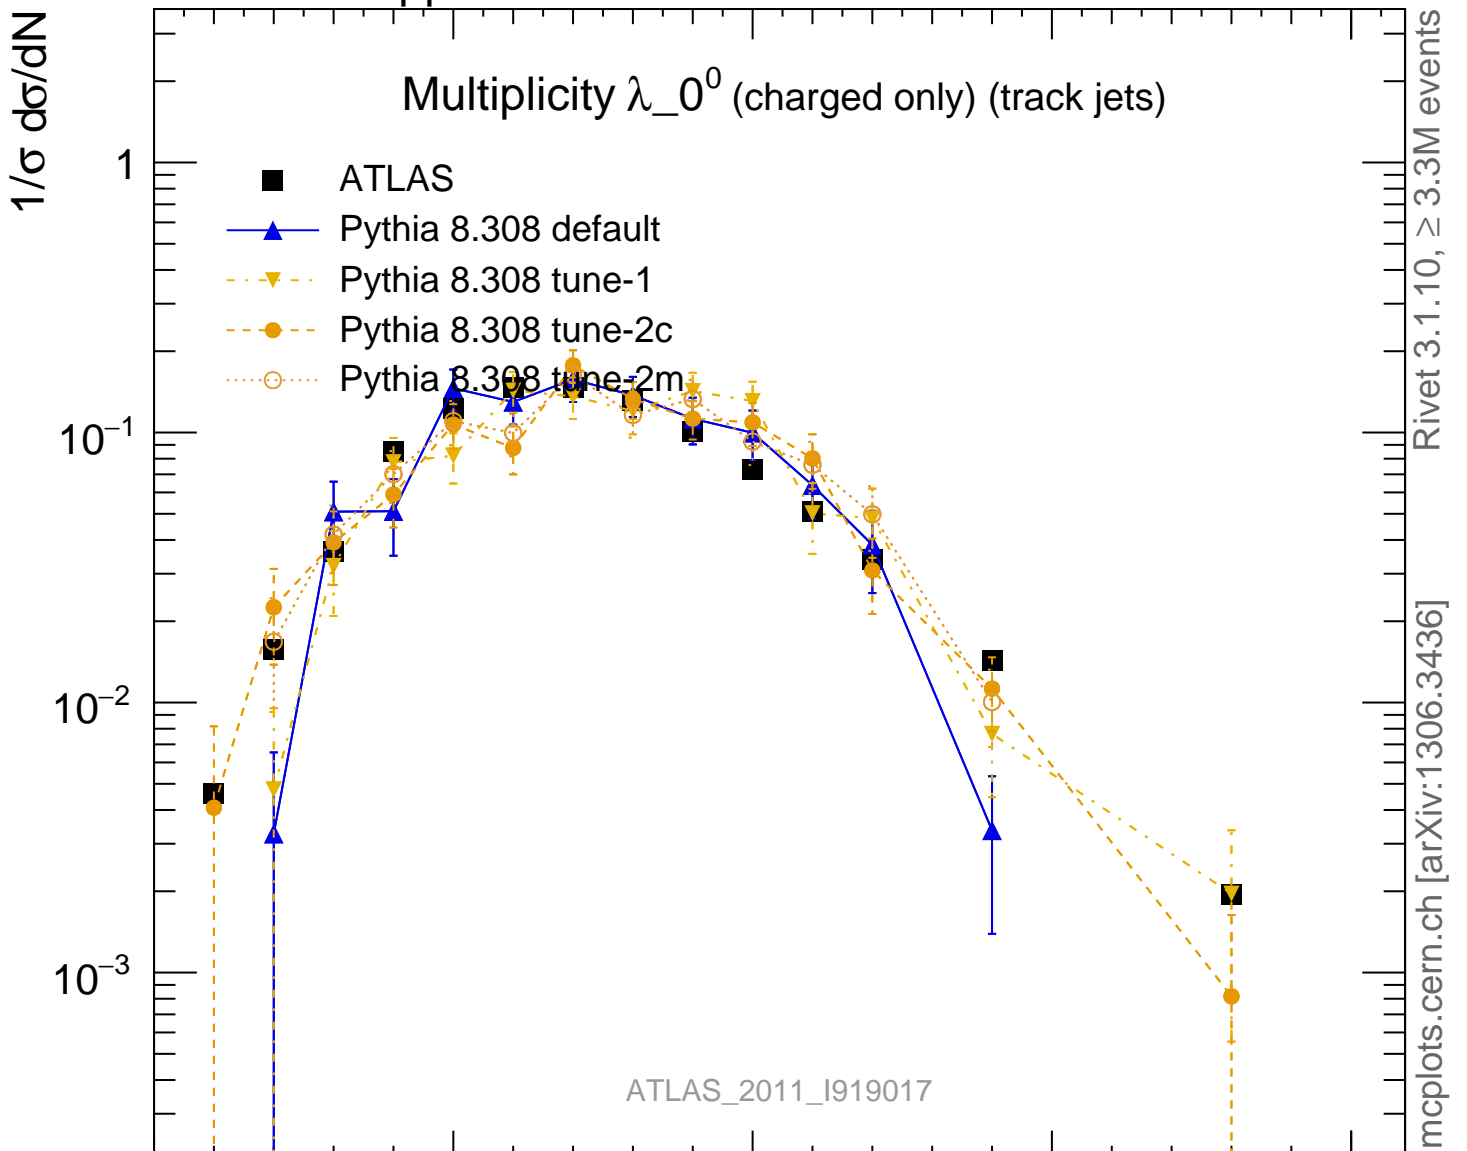

Multiplicity λ_0^0 (charged only) (track jets)

Rivet 3.1.10, ≥ 3.3M events