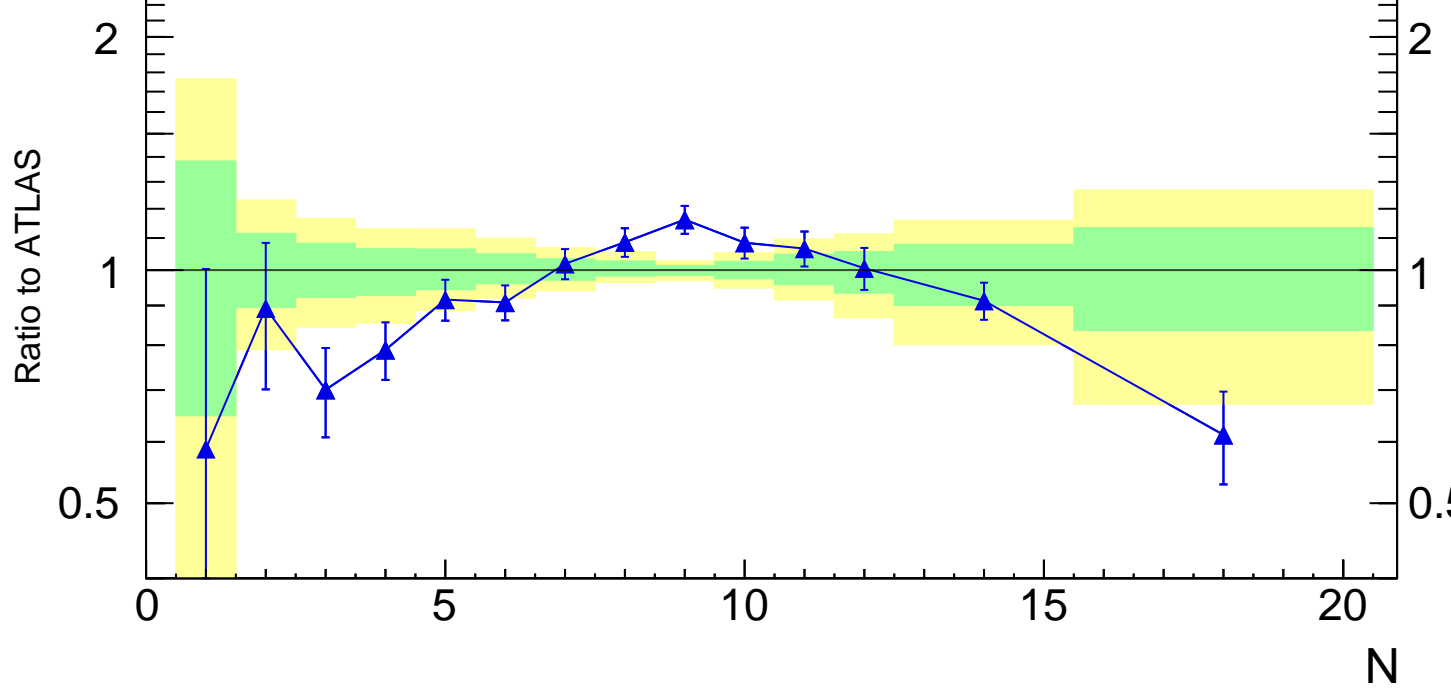

Multiplicity  $\lambda_0^0$  (charged only) (track jets)

- ATLAS
- ▲ Pythia 8.308 default

Rivet 3.1.10, 3.4M events  
mcplots.cern.ch [arXiv:1306.3436]