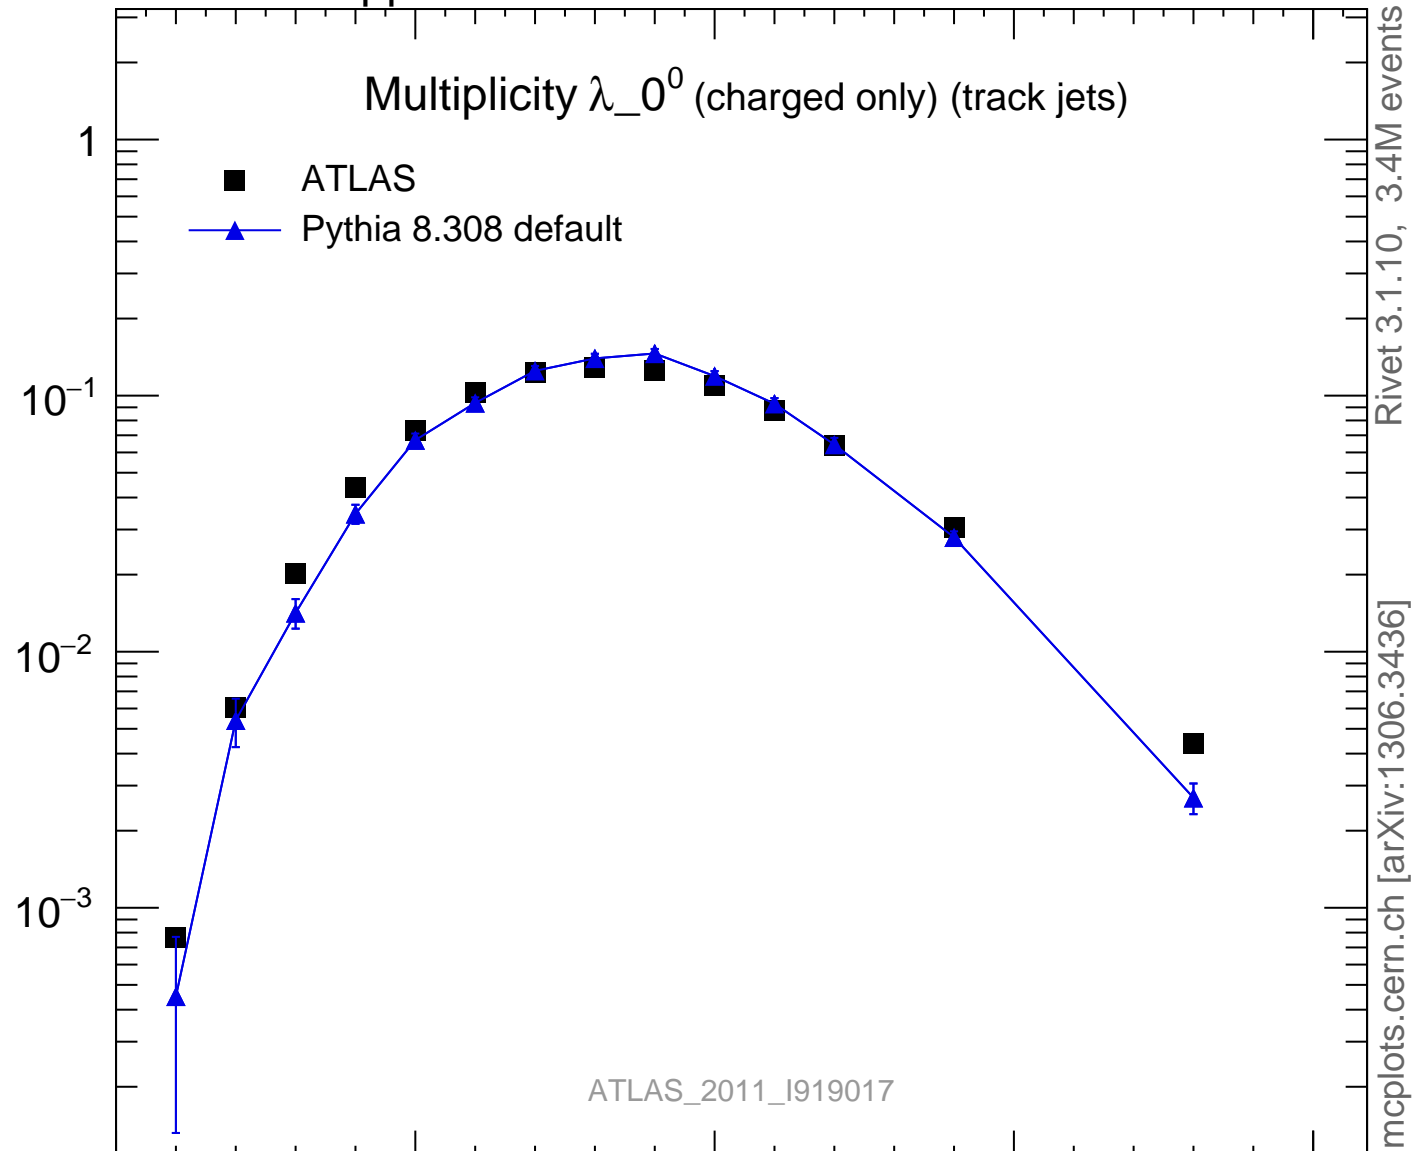

Multiplicity  $\lambda_0^0$  (charged only) (track jets)

- ATLAS
- ▲ Pythia 8.308 default

Rivet 3.1.10, 3.4M events  
mcplots.cern.ch [arXiv:1306.3436]