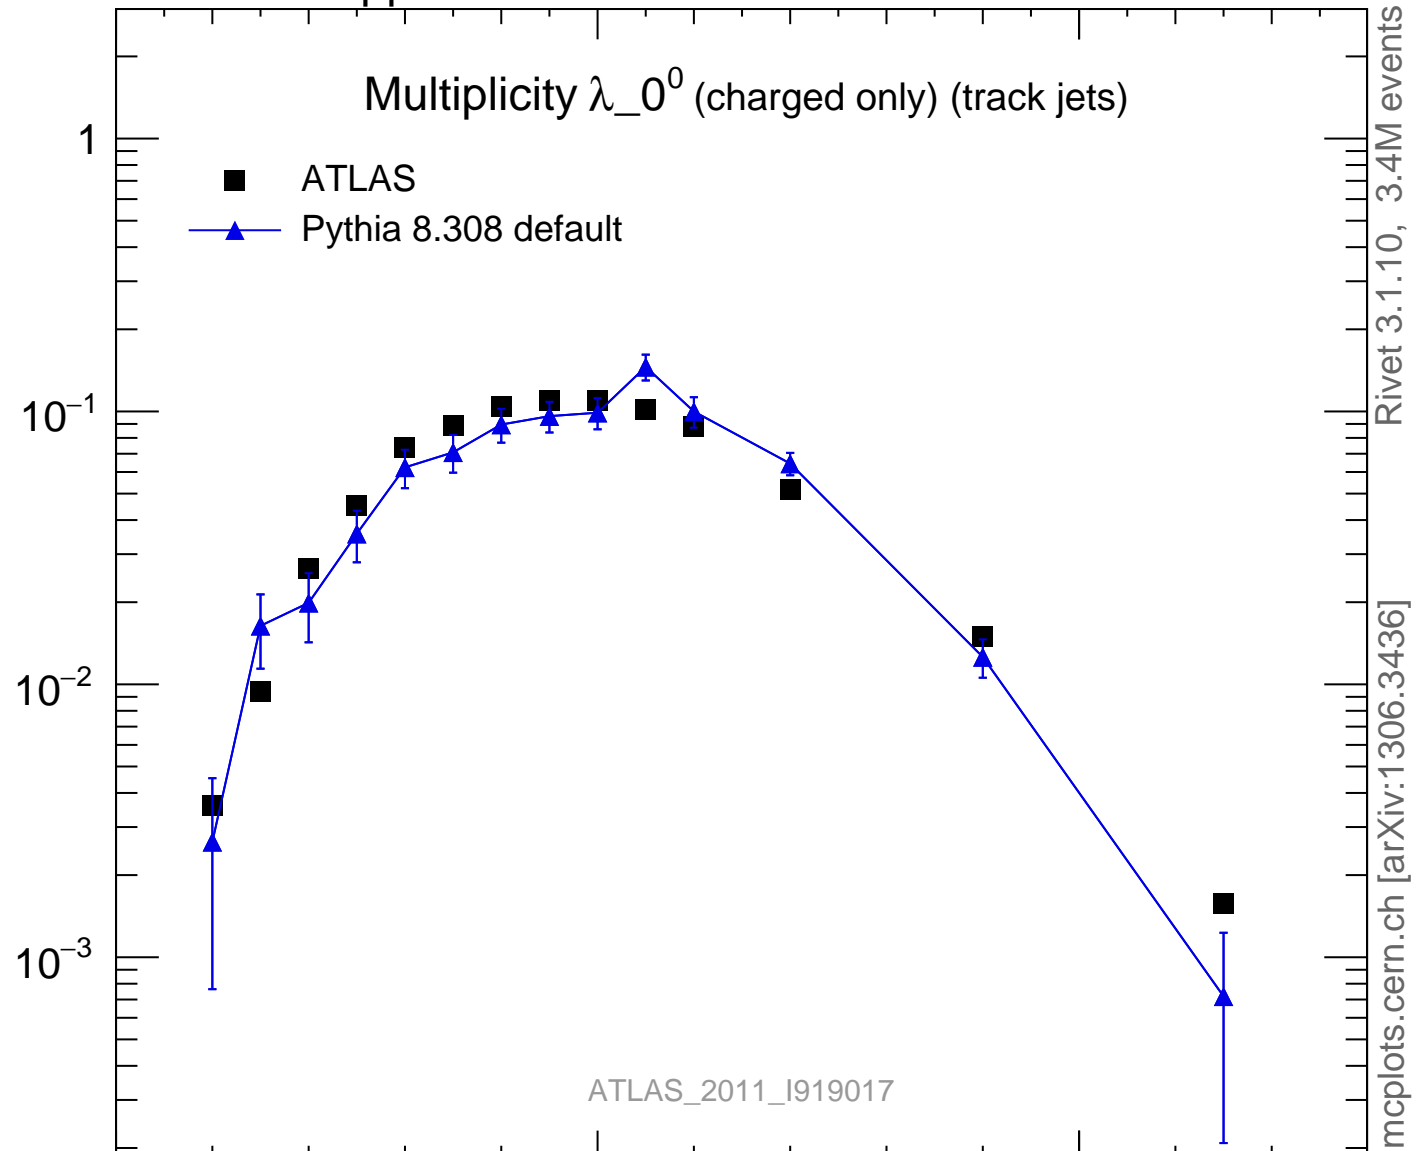

Multiplicity λ_0^0 (charged only) (track jets)

- ATLAS
- ▲ Pythia 8.308 default

Rivet 3.1.10, 3.4M events
mcplots.cern.ch [arXiv:1306.3436]

N