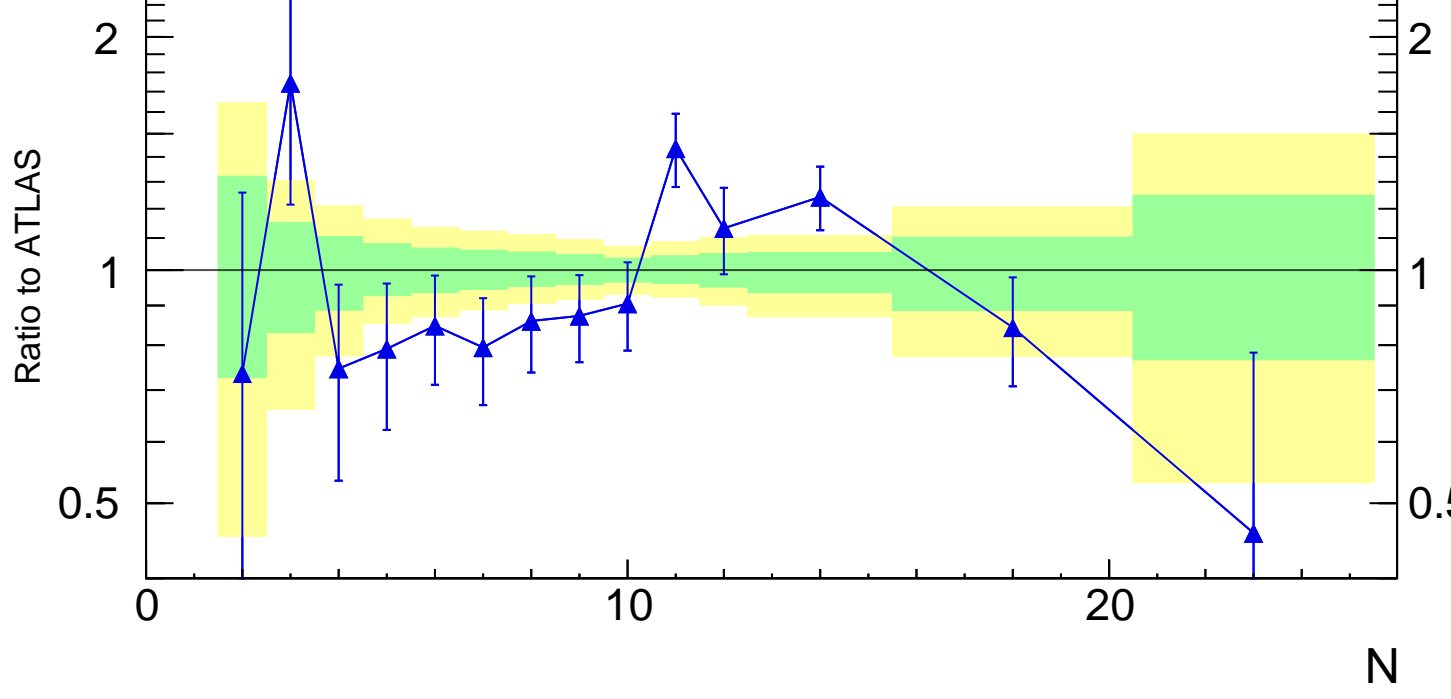

Multiplicity λ_0^0 (charged only) (track jets)

- ATLAS
- ▲ Pythia 8.308 default

Rivet 3.1.10, 3.4M events
mcplots.cern.ch [arXiv:1306.3436]

N