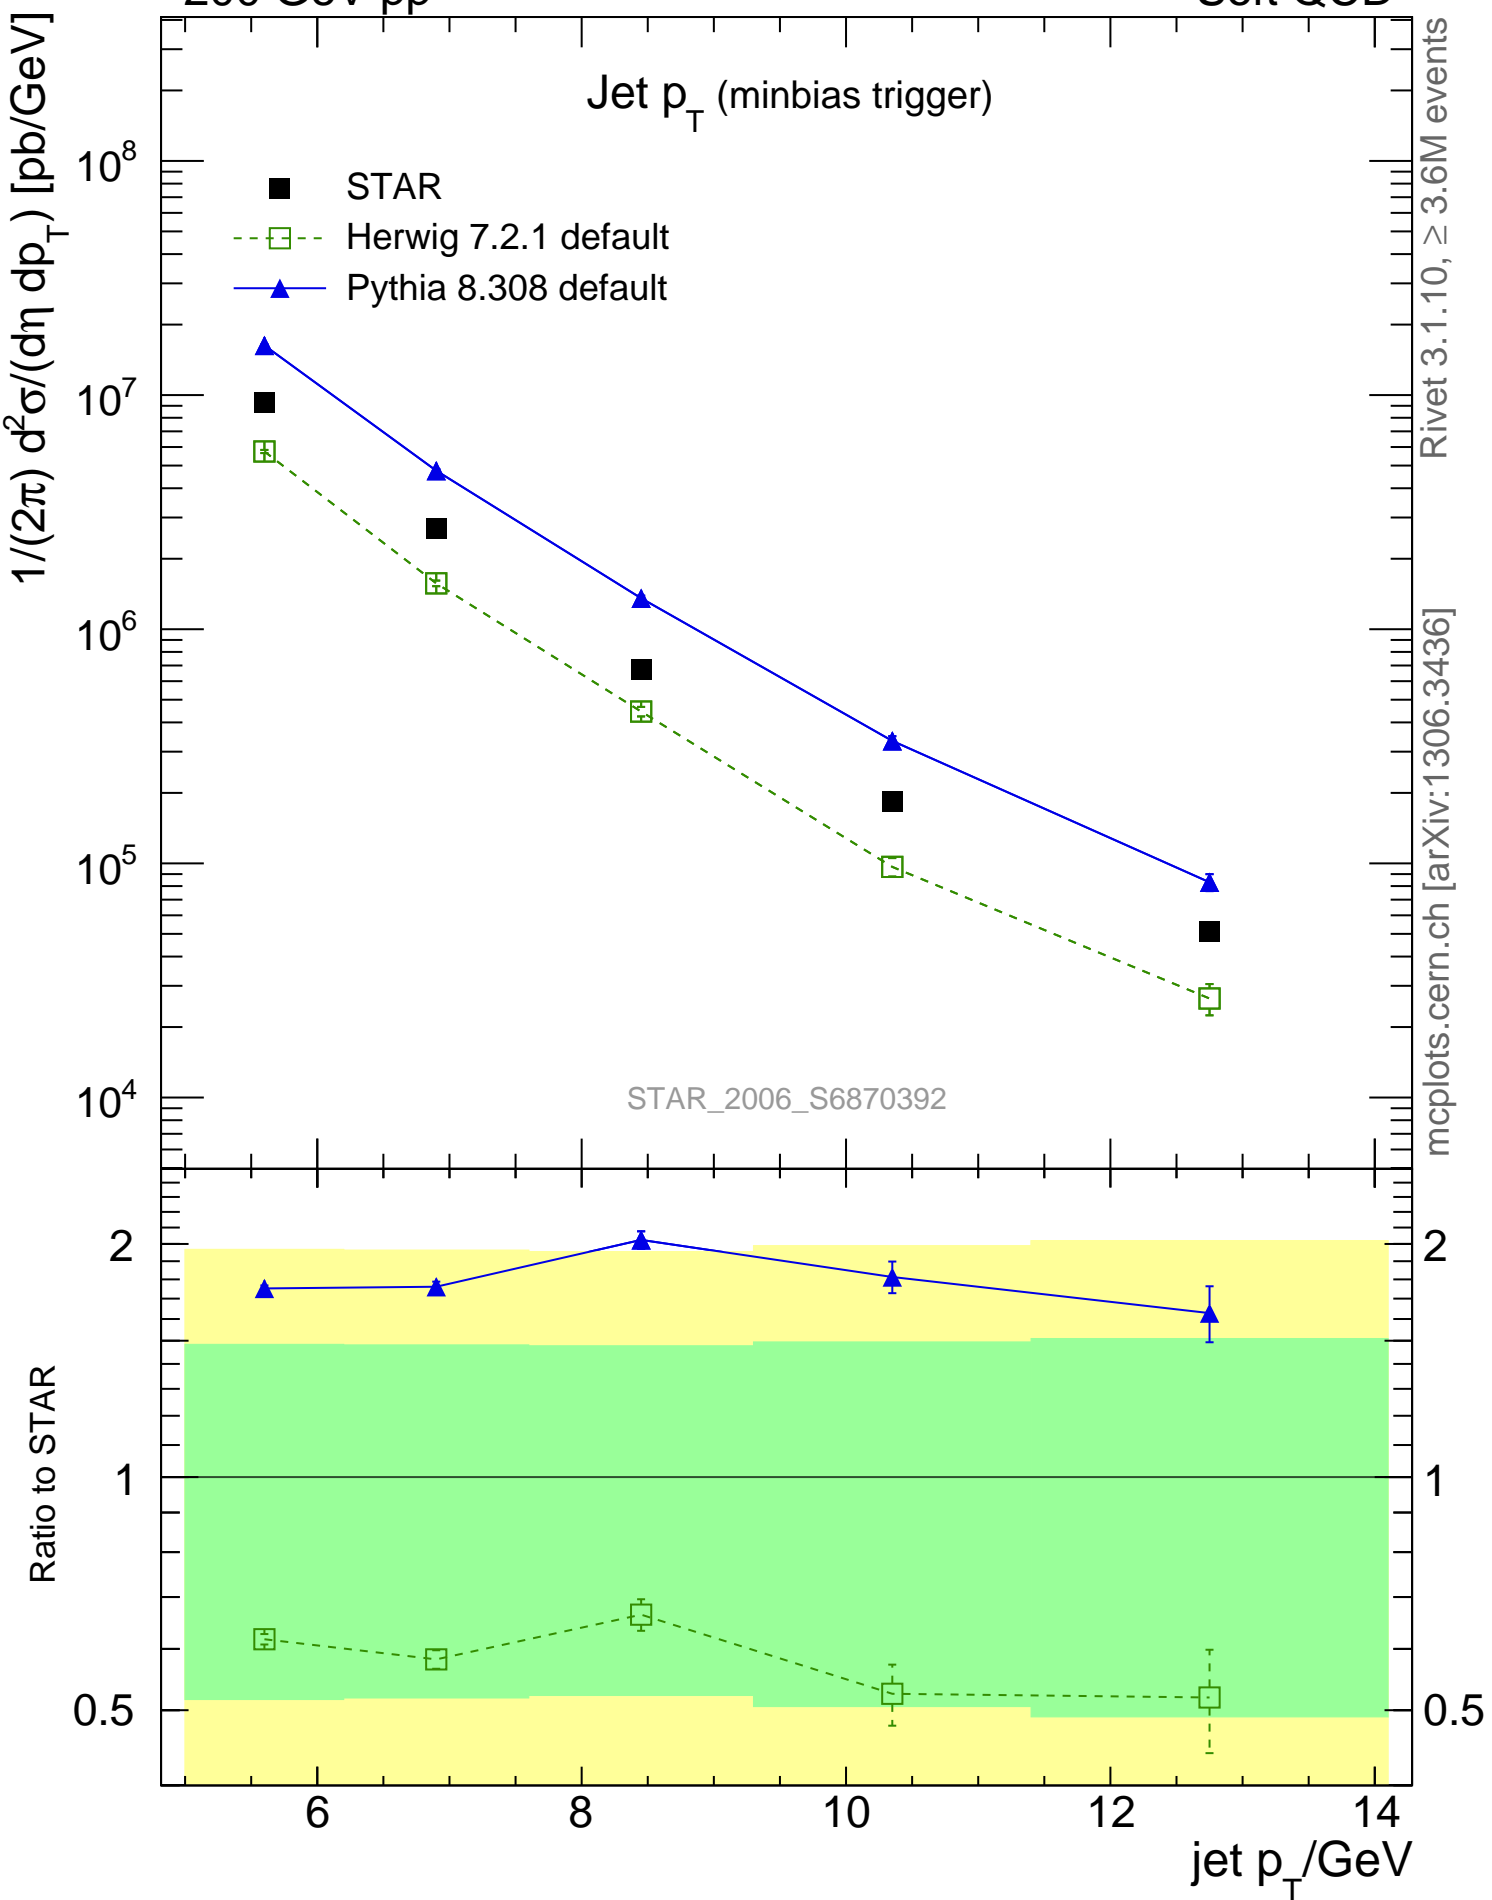

Jet p_T (minbias trigger)Rivet 3.1.10, $\geq 3.6M$ events

mcplots.cern.ch [arXiv:1306.3436]