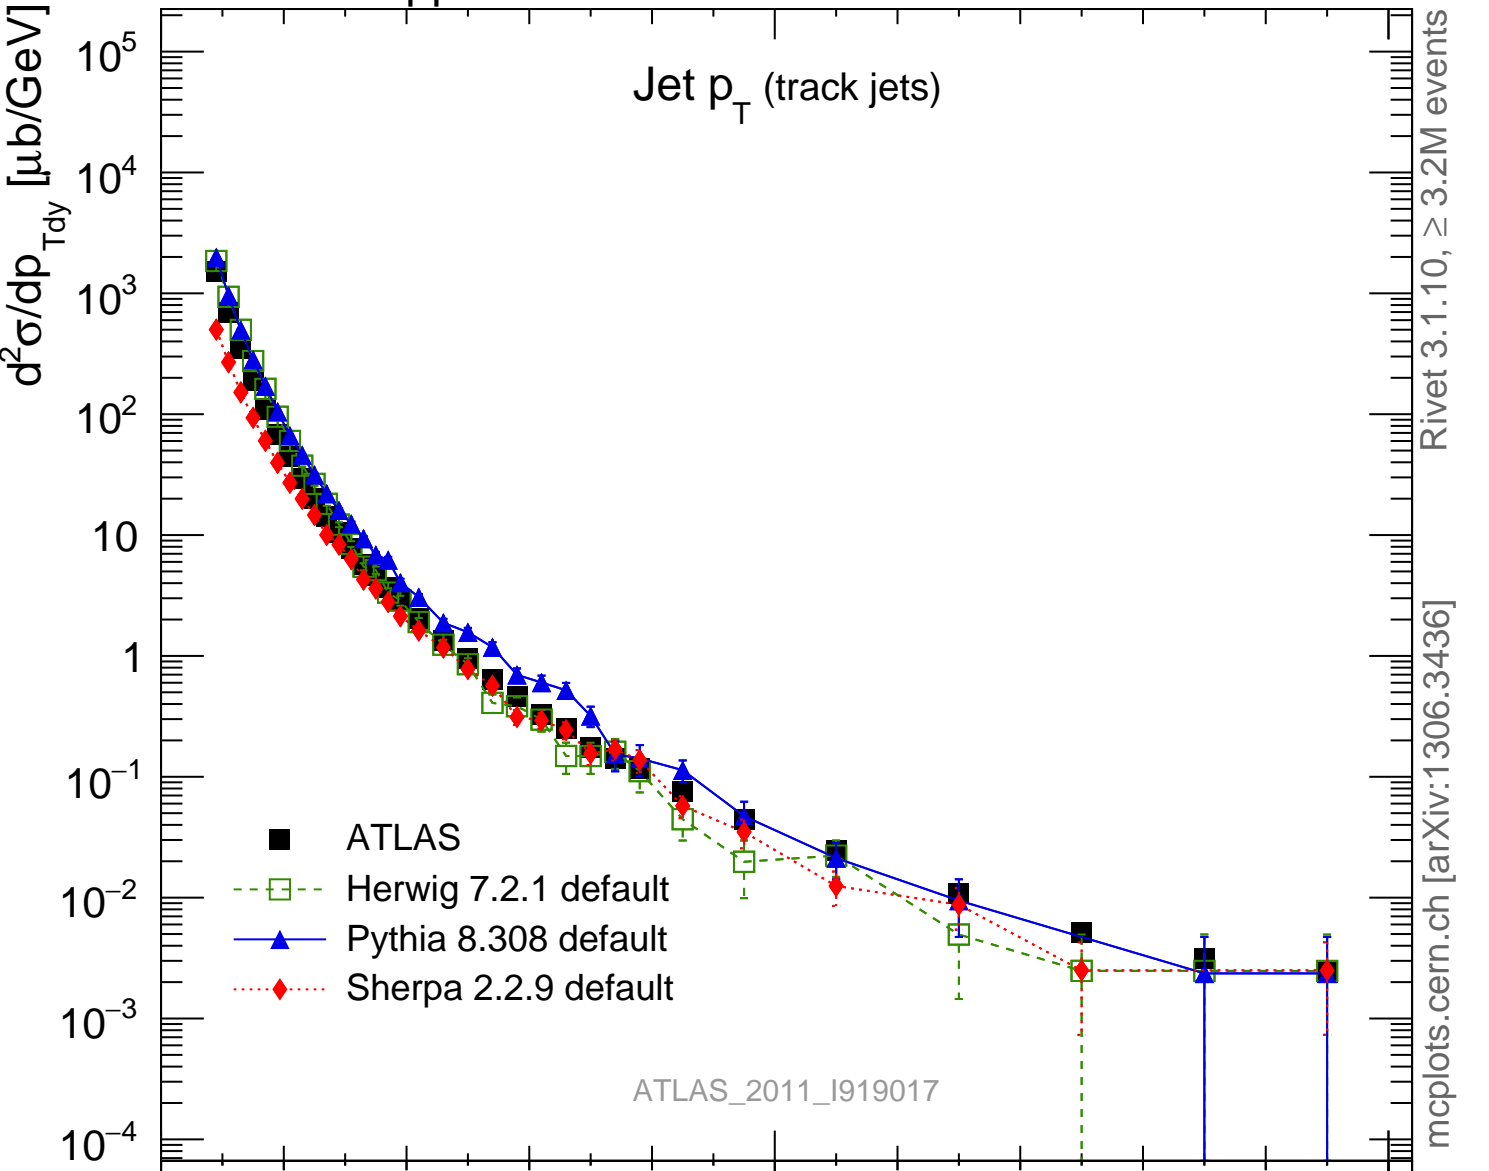

7000 GeV pp

Soft QCD

Jet  $p_T$  (track jets)

Rivet 3.1.10,  $\geq 3.2\text{M}$  events  
mcplots.cern.ch [arXiv:1306.3436]