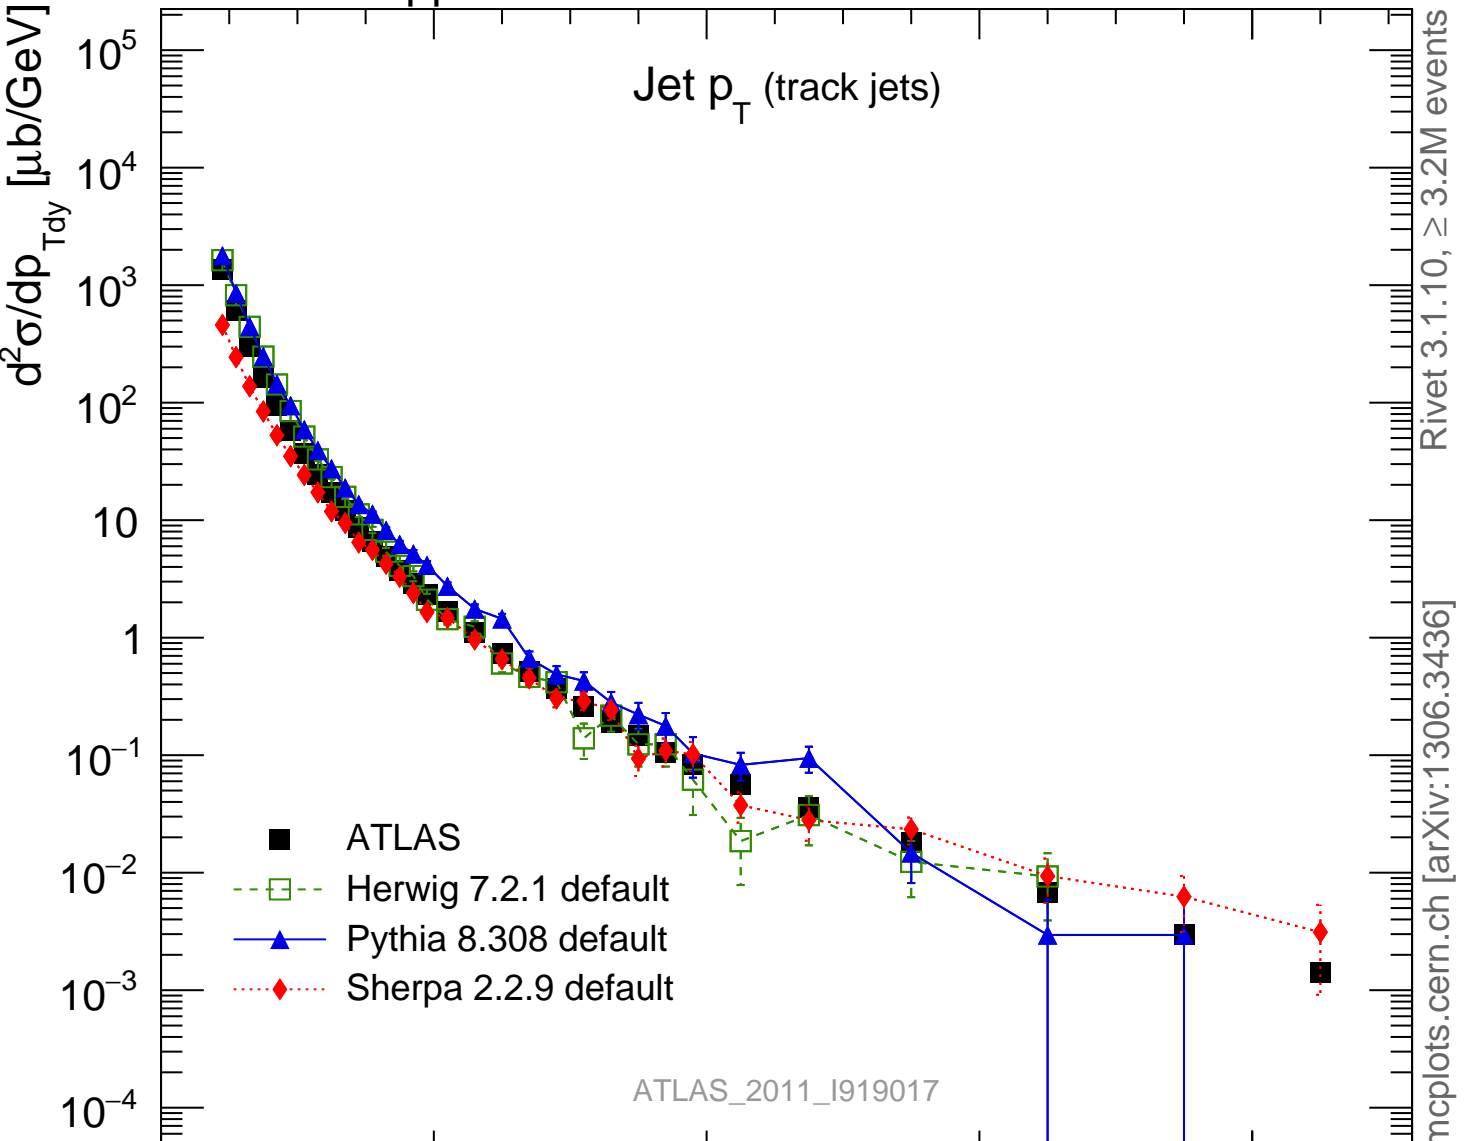

7000 GeV pp

Soft QCD

Jet  $p_T$  (track jets)

Rivet 3.1.10,  $\geq 3.2\text{M}$  events  
mcplots.cern.ch [arXiv:1306.3436]