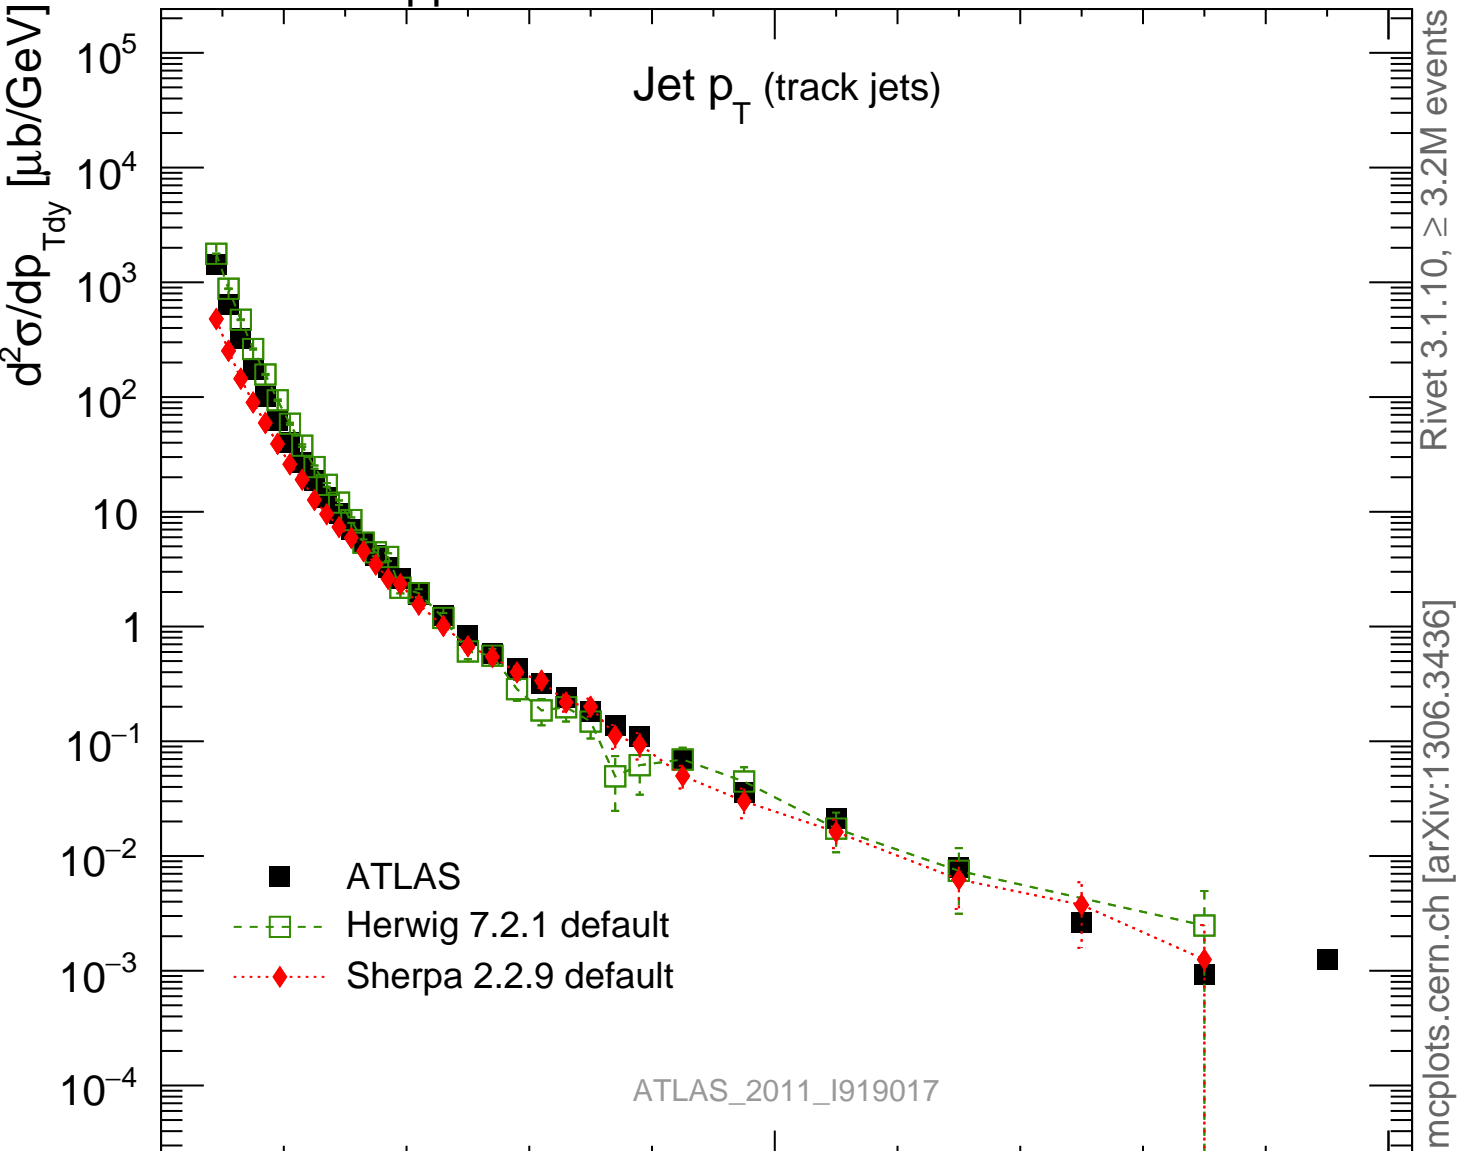

Jet  $p_T$  (track jets)

Rivet 3.1.10,  $\geq 3.2\text{M}$  events  
mcplots.cern.ch [arXiv:1306.3436]