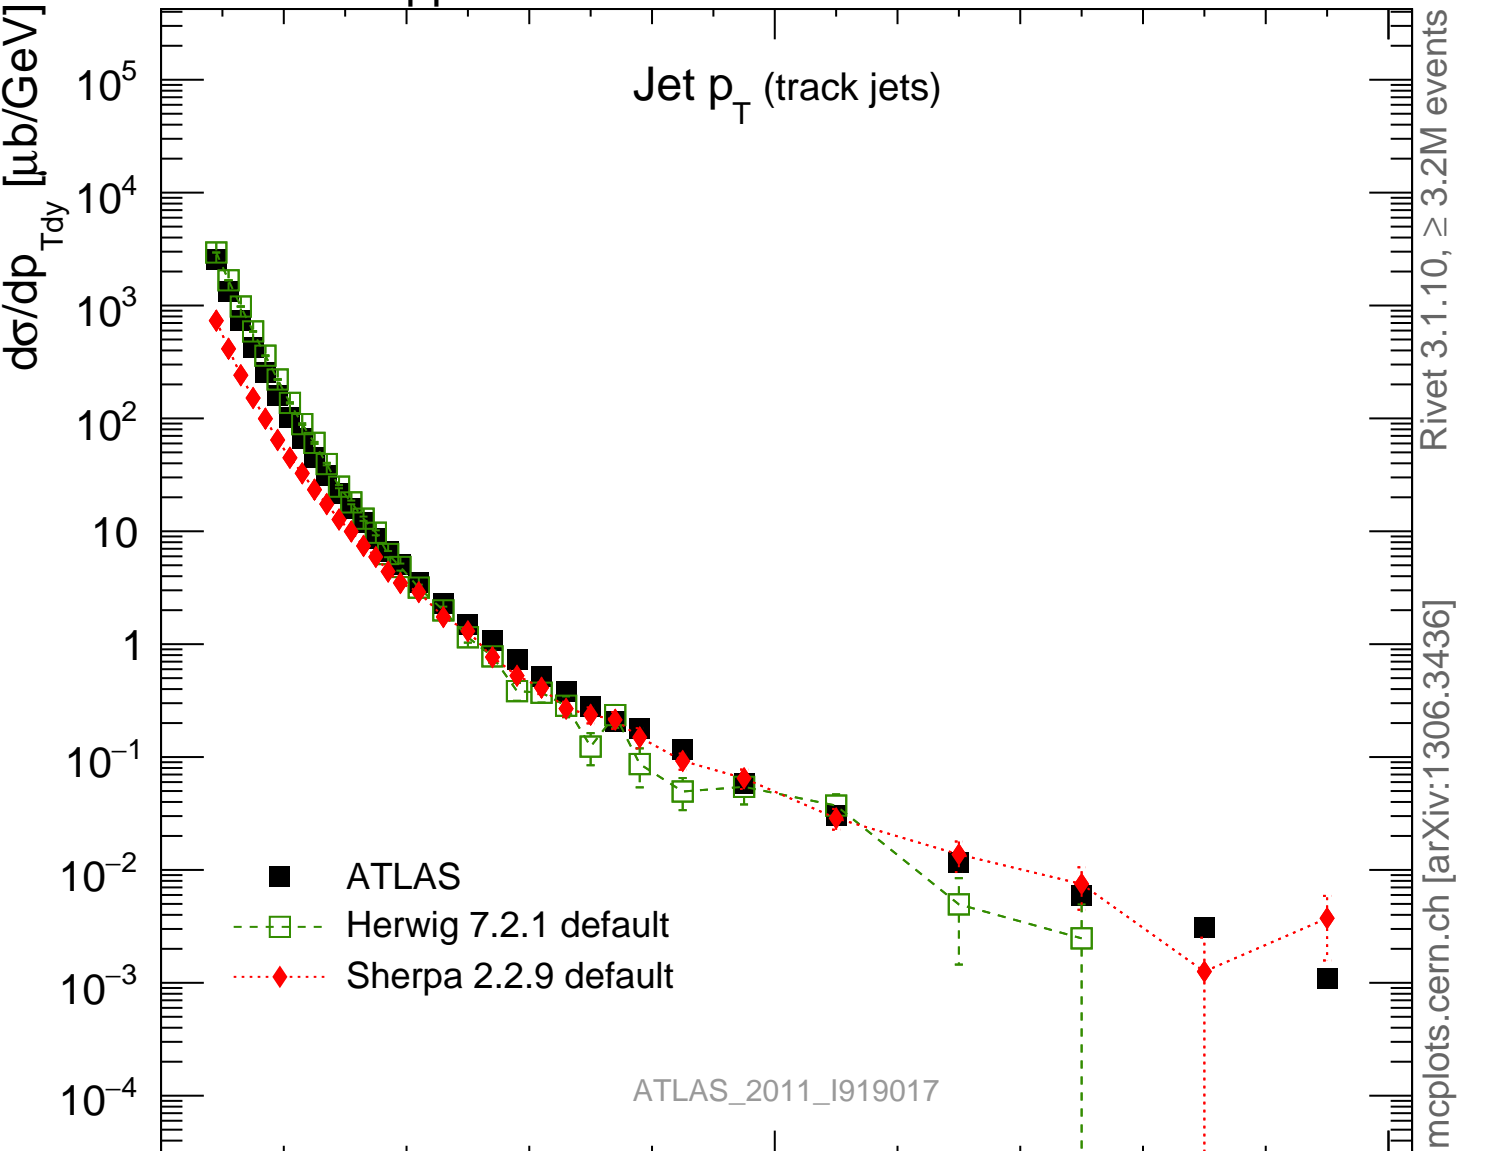

Jet  $p_T$  (track jets)

Rivet 3.1.10,  $\geq 3.2\text{M}$  events  
mcplots.cern.ch [arXiv:1306.3436]