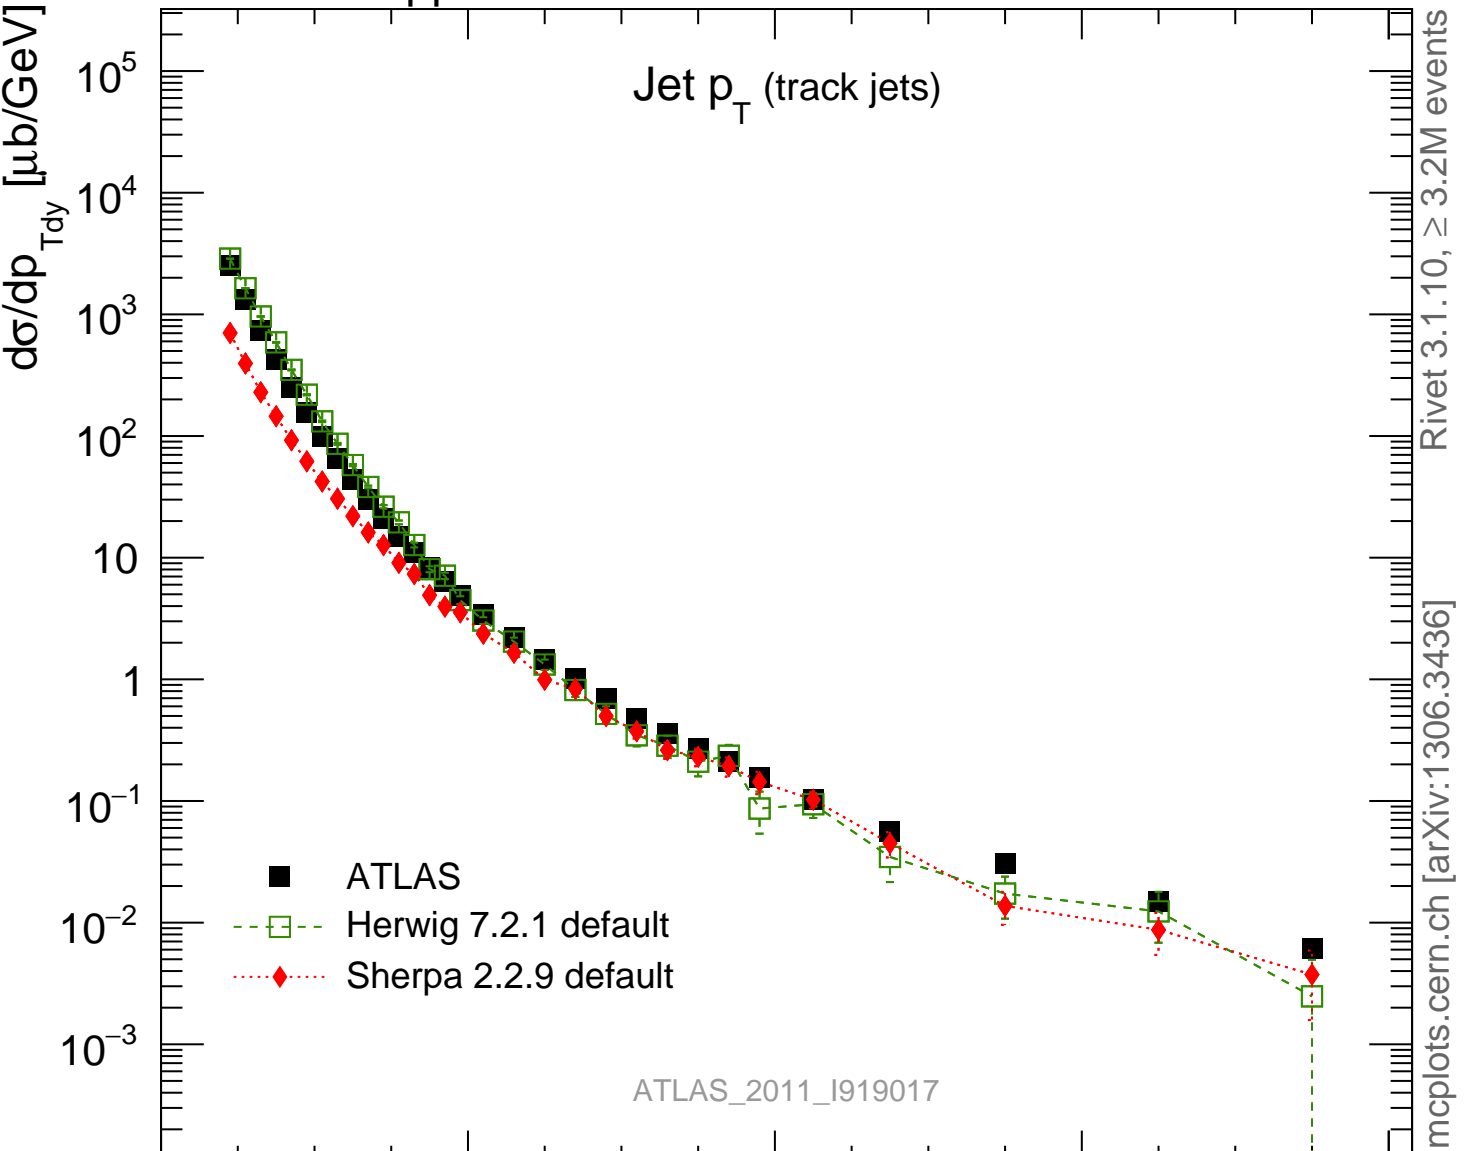

Jet p_T (track jets)

Rivet 3.1.10, $\geq 3.2\text{M}$ events
mcplots.cern.ch [arXiv:1306.3436]