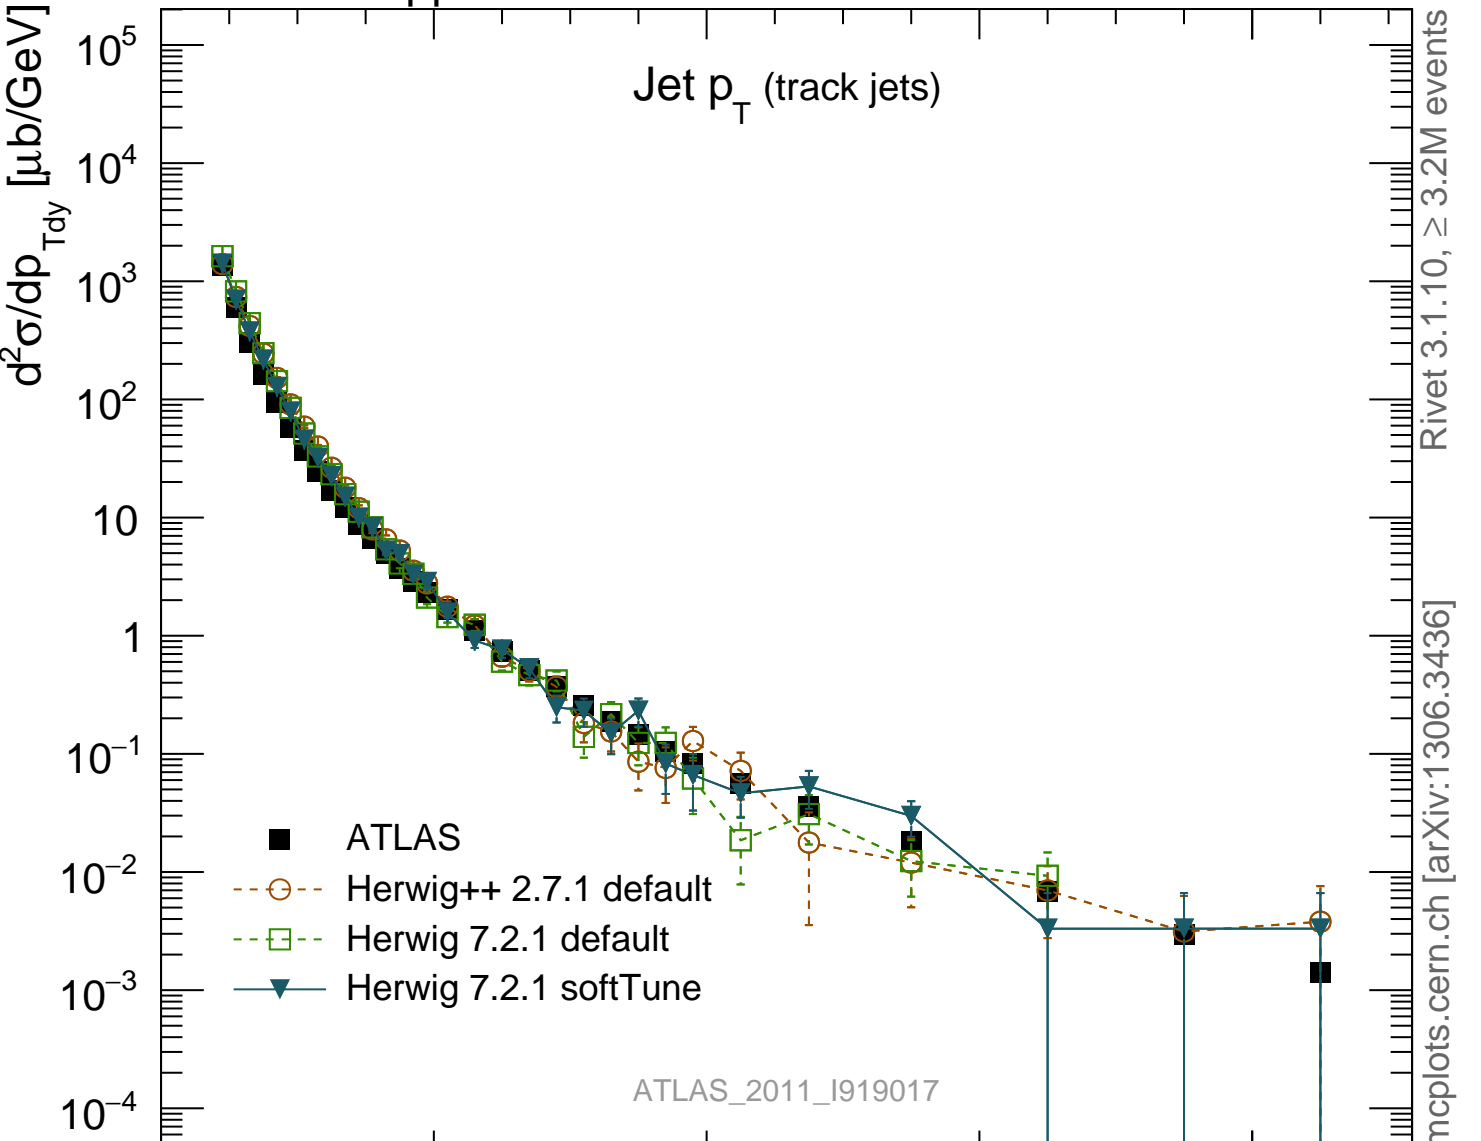

7000 GeV pp

Soft QCD

Jet p_T (track jets)

Rivet 3.1.10, $\geq 3.2\text{M}$ events
mcplots.cern.ch [arXiv:1306.3436]