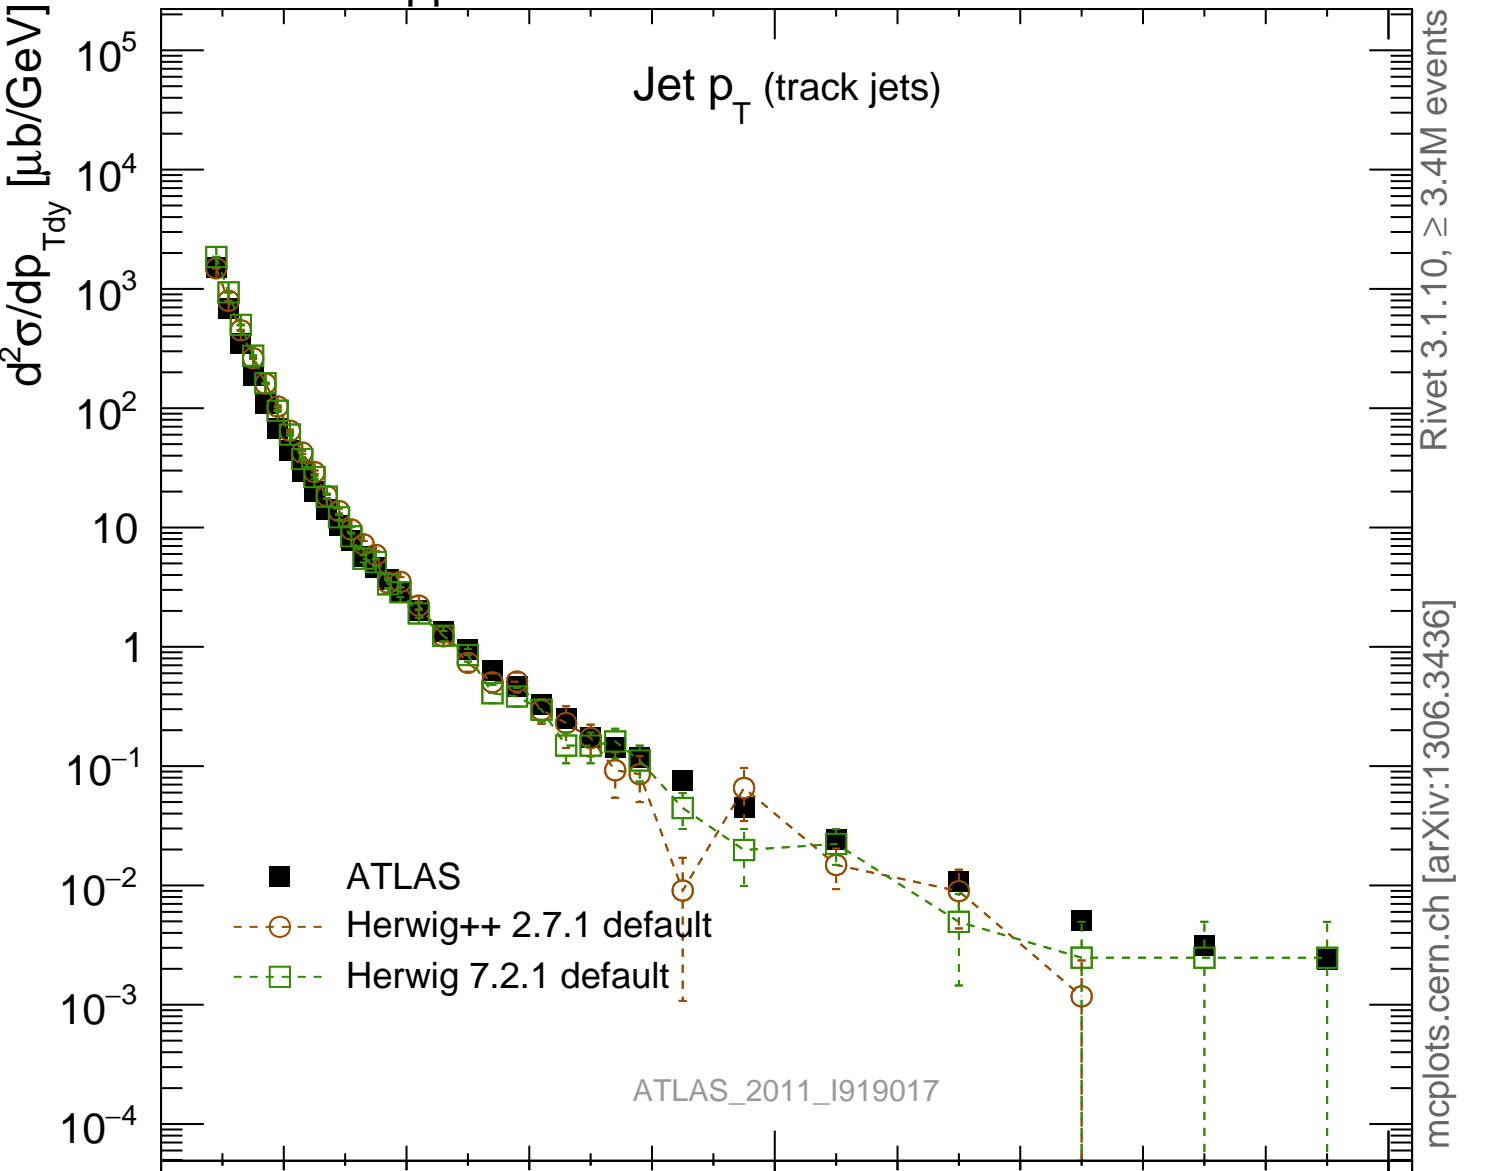

7000 GeV pp

Soft QCD

Jet p_T (track jets)

Rivet 3.1.10, $\geq 3.4\text{M}$ events
mcplots.cern.ch [arXiv:1306.3436]