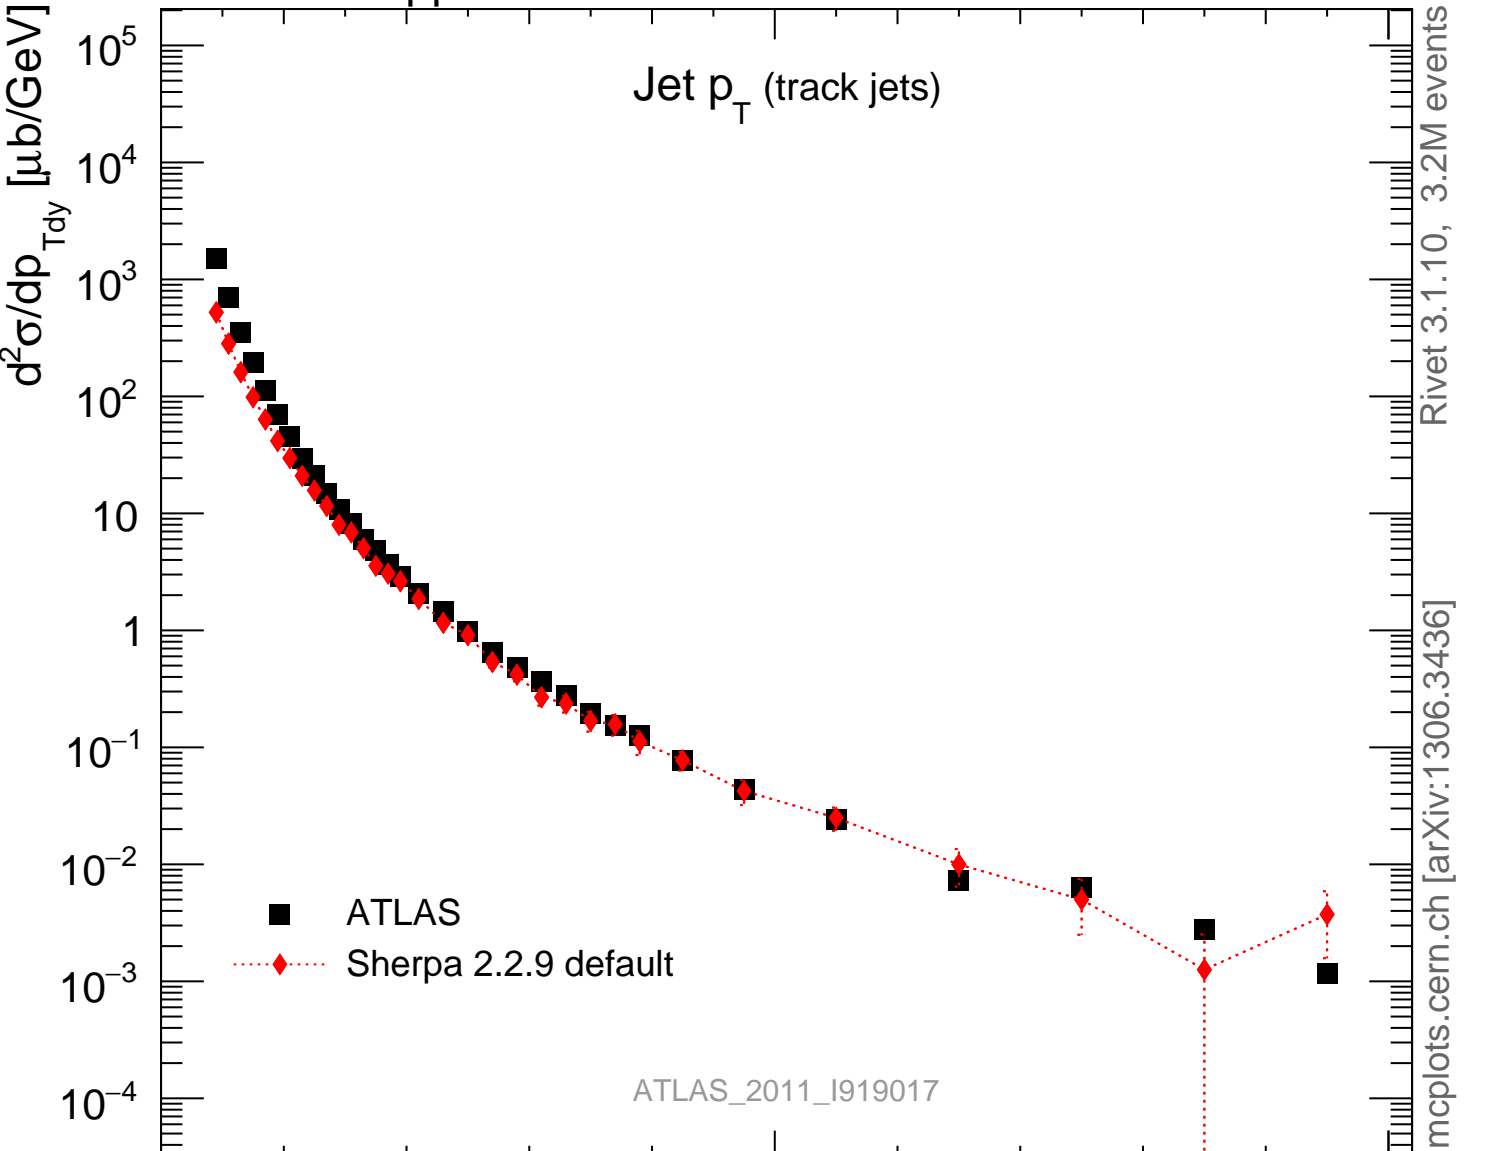

7000 GeV pp

Soft QCD

Jet p_T (track jets)

Rivet 3.1.10, 3.2M events
mcplots.cern.ch [arXiv:1306.3436]