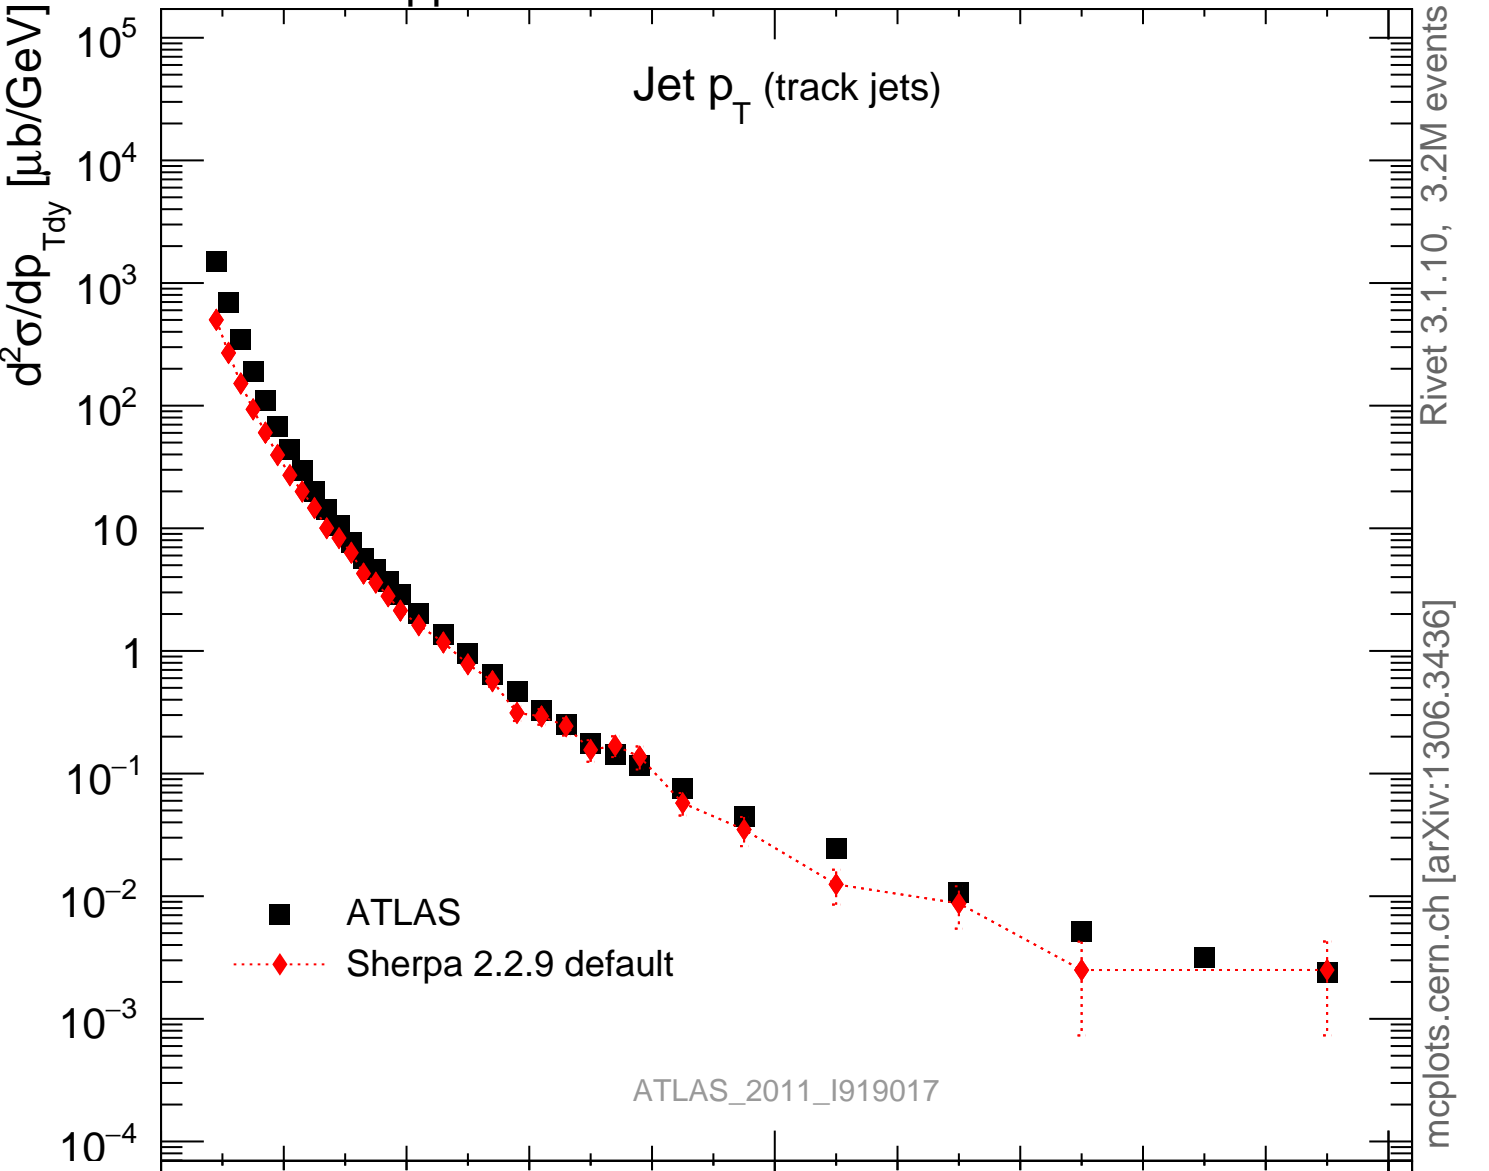

7000 GeV pp

Soft QCD

Jet p_T (track jets)

Rivet 3.1.10, 3.2M events
mcplots.cern.ch [arXiv:1306.3436]