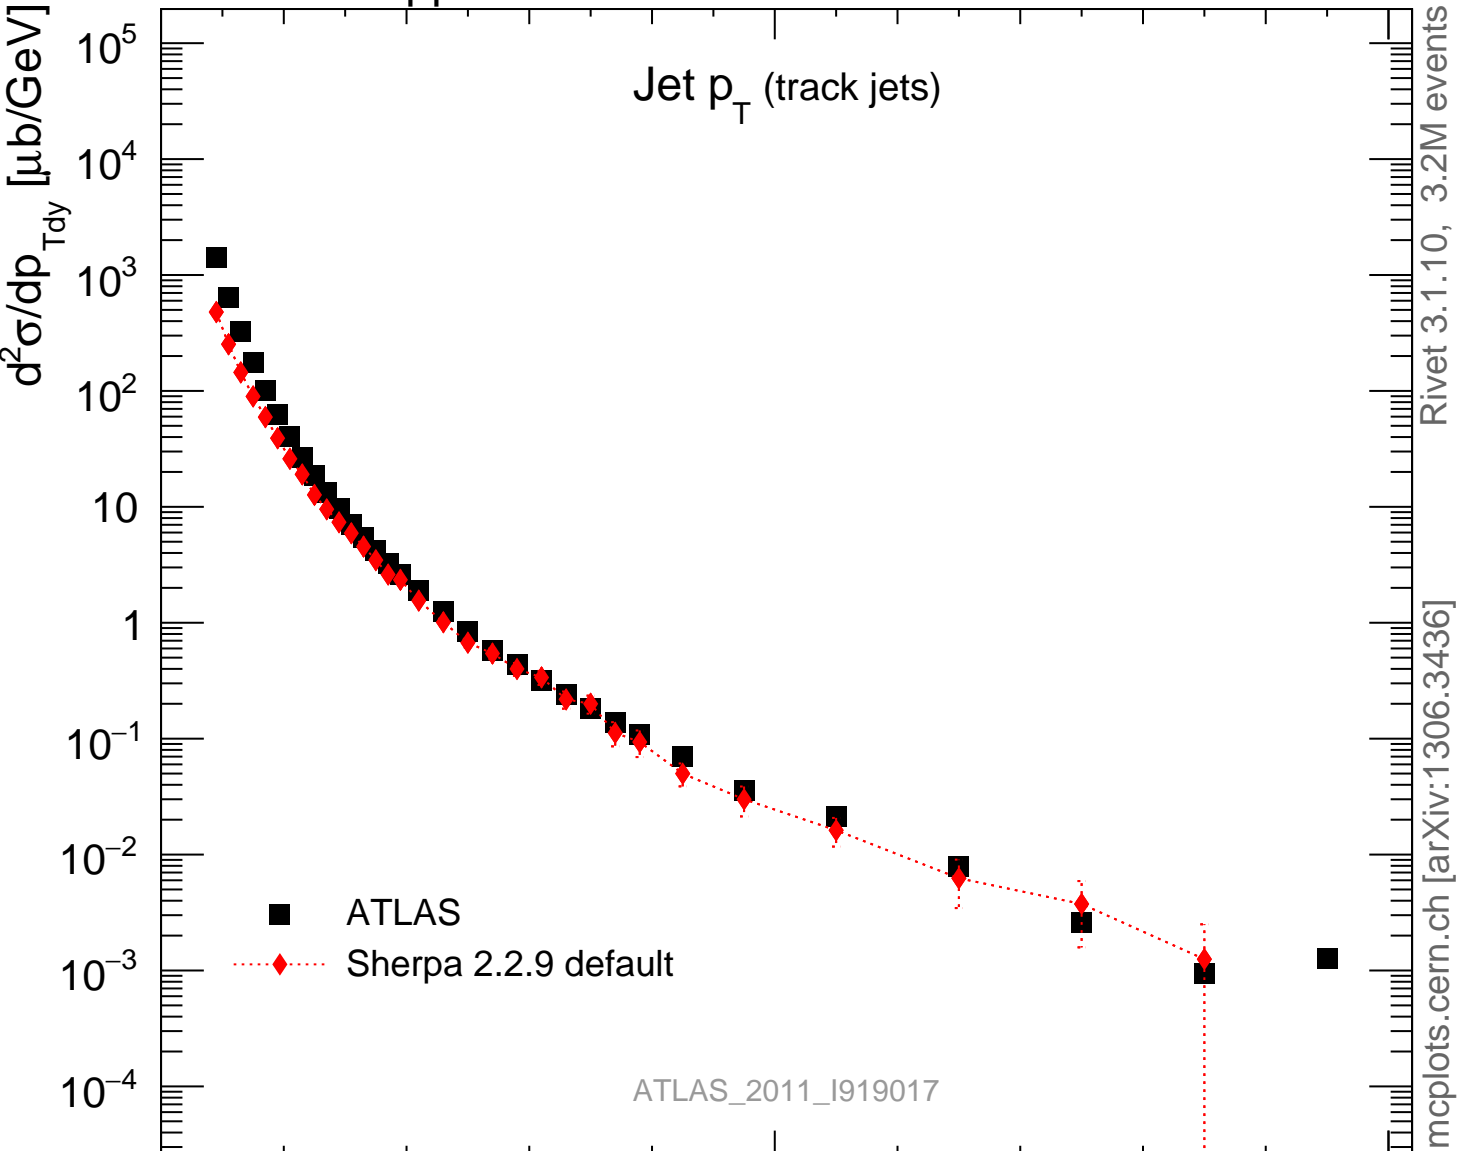

7000 GeV pp

Soft QCD

Jet p_T (track jets)

Rivet 3.1.10, 3.2M events
mcplots.cern.ch [arXiv:1306.3436]