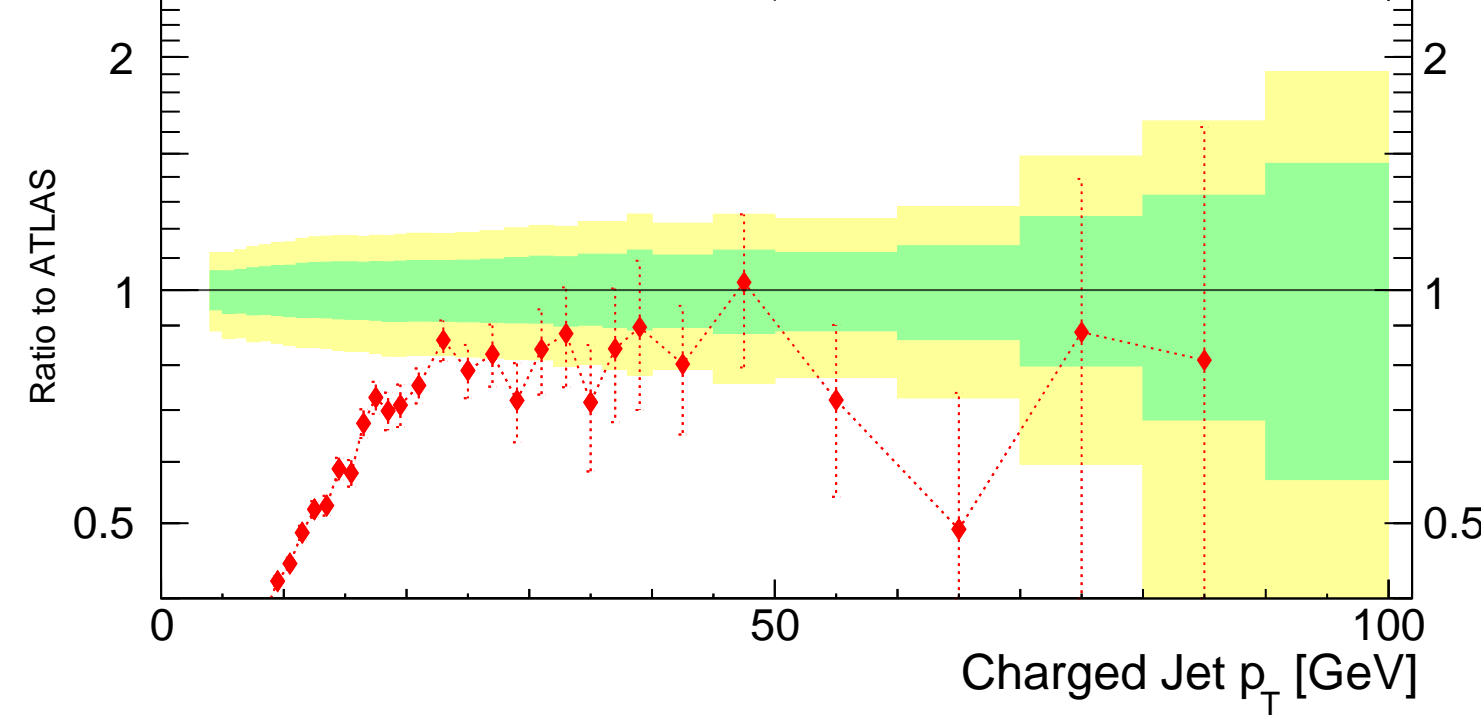

7000 GeV pp

Soft QCD

Jet p_T (track jets)

Rivet 3.1.10, 3.2M events
mcplots.cern.ch [arXiv:1306.3436]