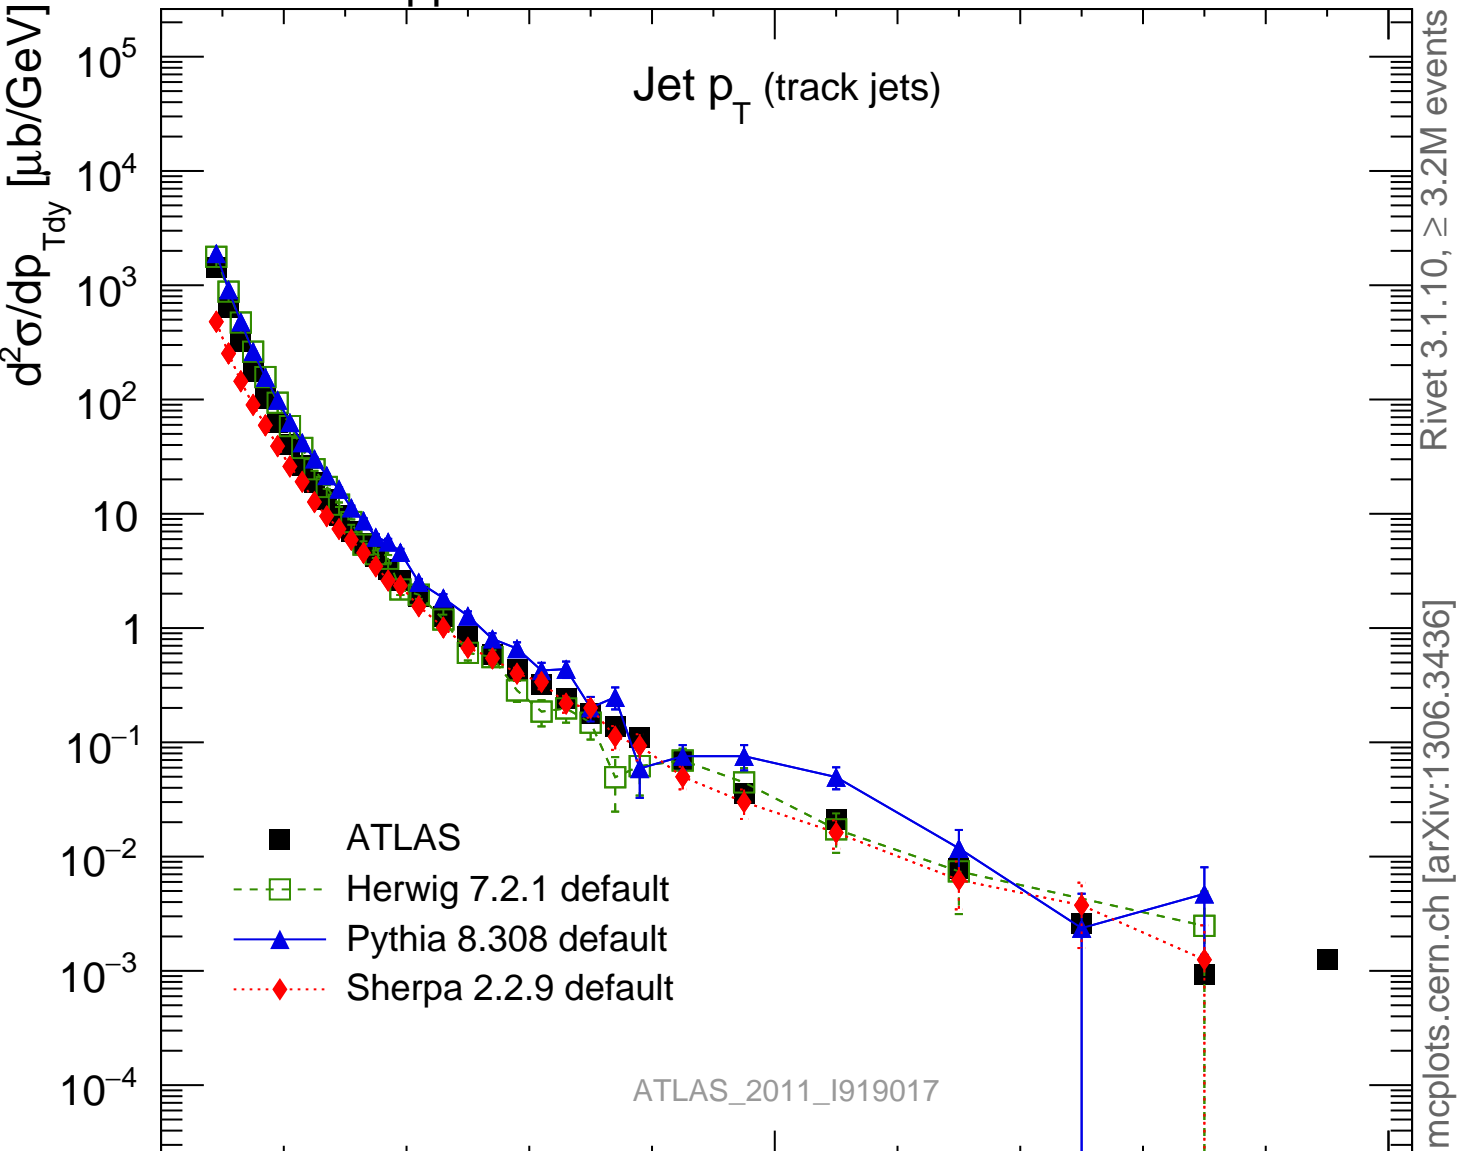

7000 GeV pp

Soft QCD

Jet p_T (track jets)

Rivet 3.1.10, $\geq 3.2\text{M}$ events
mcplots.cern.ch [arXiv:1306.3436]