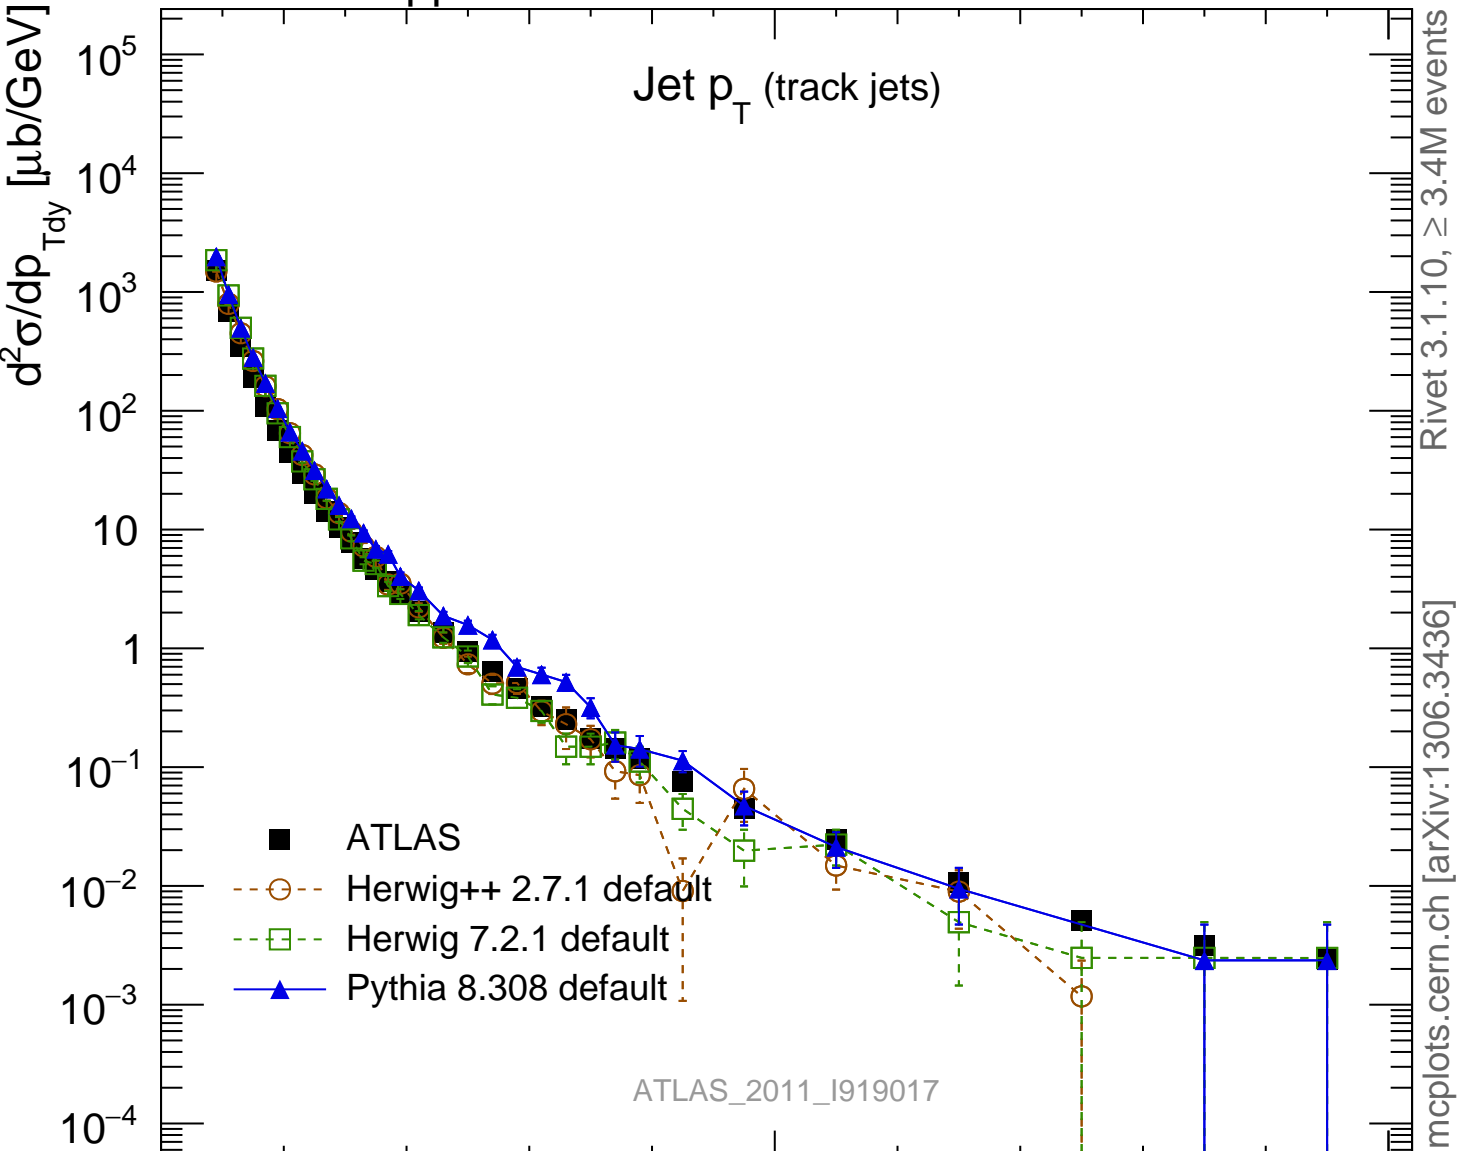

7000 GeV pp

Soft QCD

Jet p_T (track jets)

Rivet 3.1.10, $\geq 3.4\text{M}$ events
mcplots.cern.ch [arXiv:1306.3436]