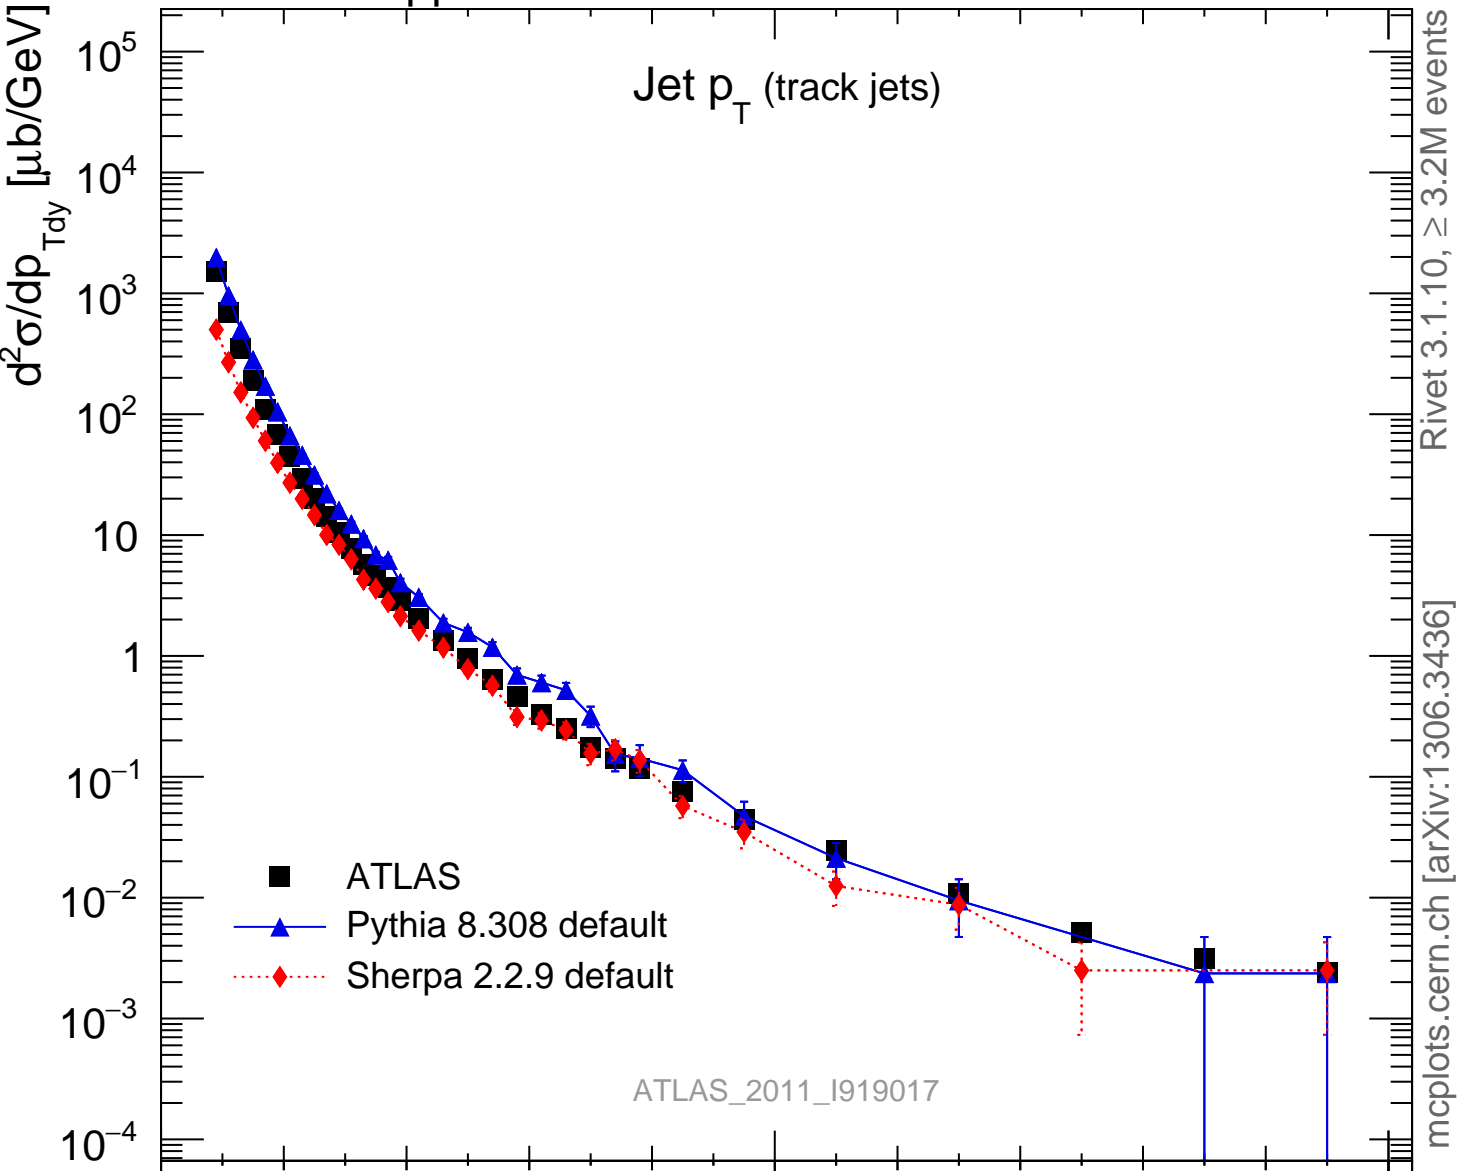

Jet  $p_T$  (track jets)

Rivet 3.1.10,  $\geq 3.2\text{M}$  events  
mcplots.cern.ch [arXiv:1306.3436]