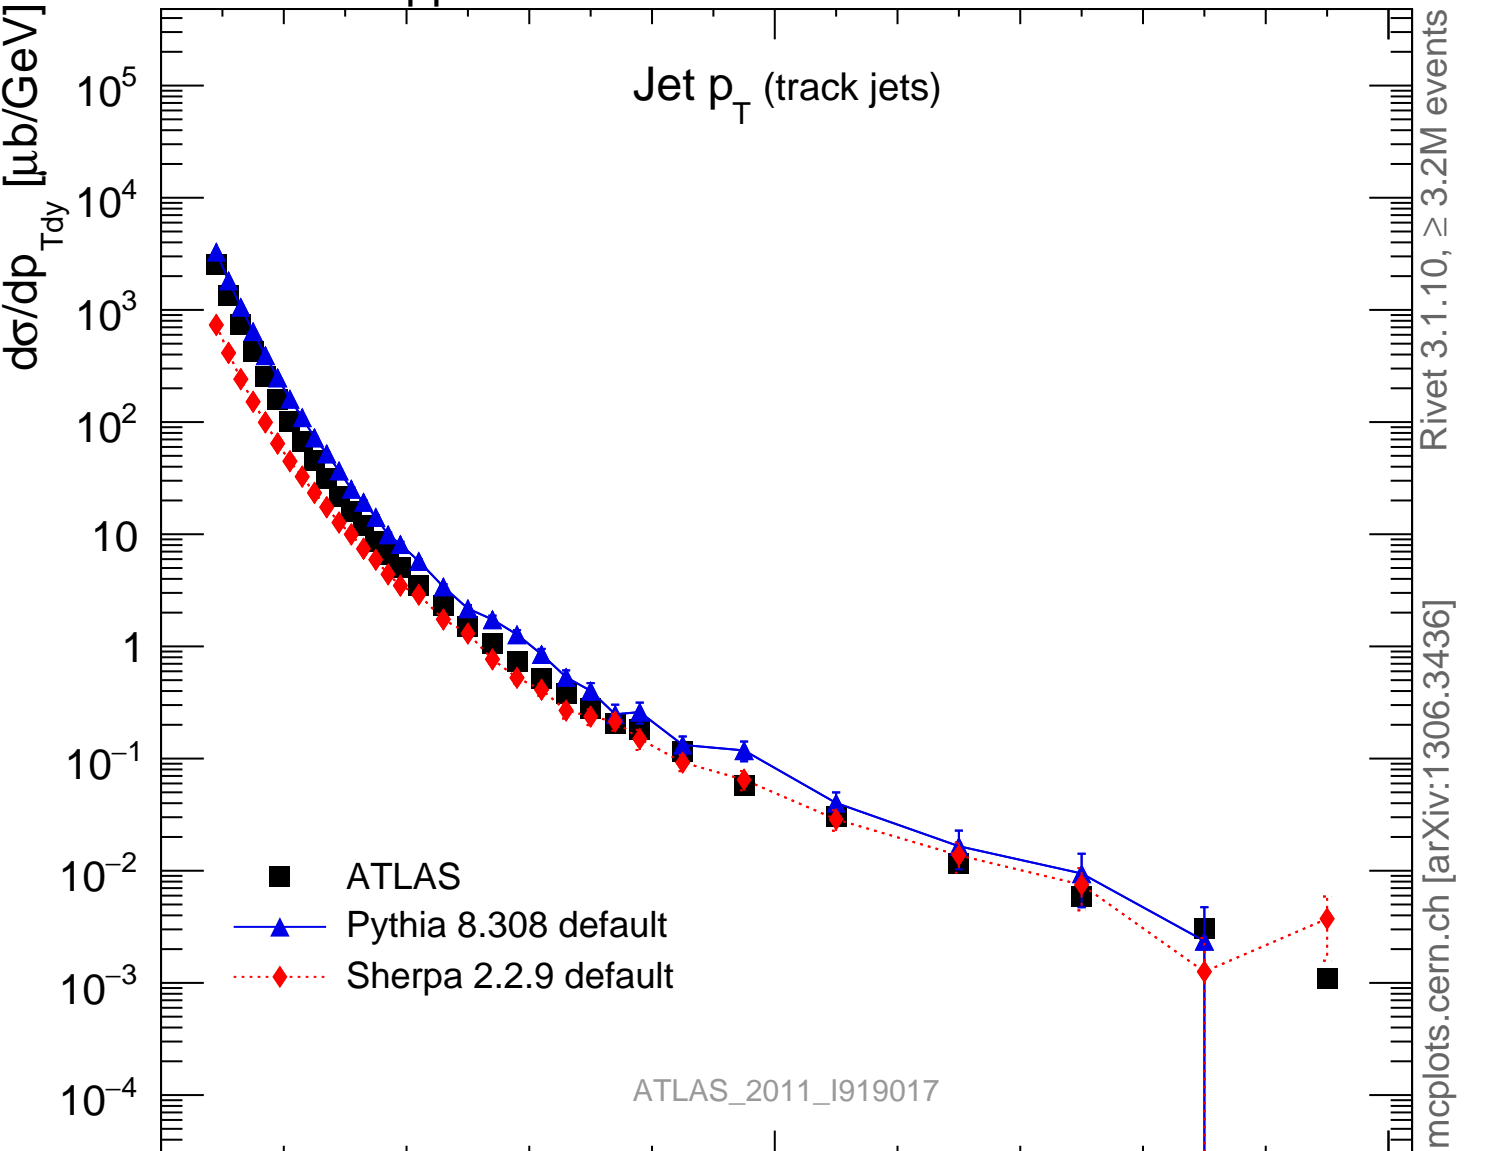

Jet p_T (track jets)

Rivet 3.1.10, $\geq 3.2\text{M}$ events
mcplots.cern.ch [arXiv:1306.3436]