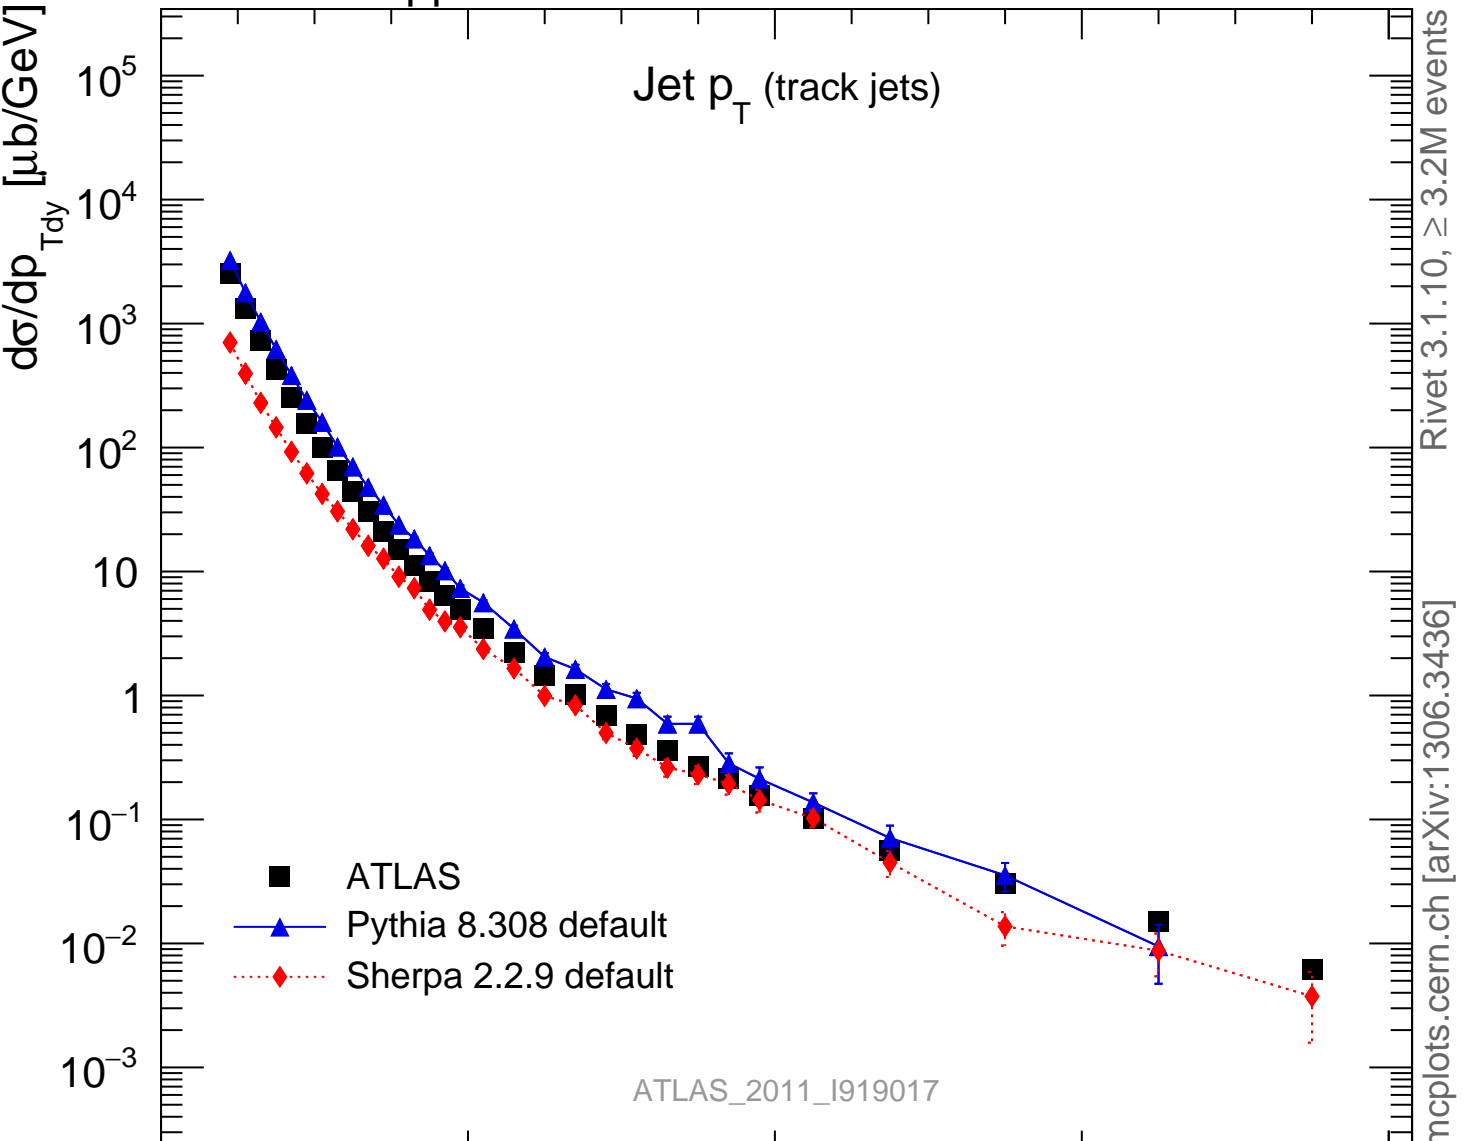

Jet p_T (track jets)

Rivet 3.1.10, $\geq 3.2\text{M}$ events
mcplots.cern.ch [arXiv:1306.3436]