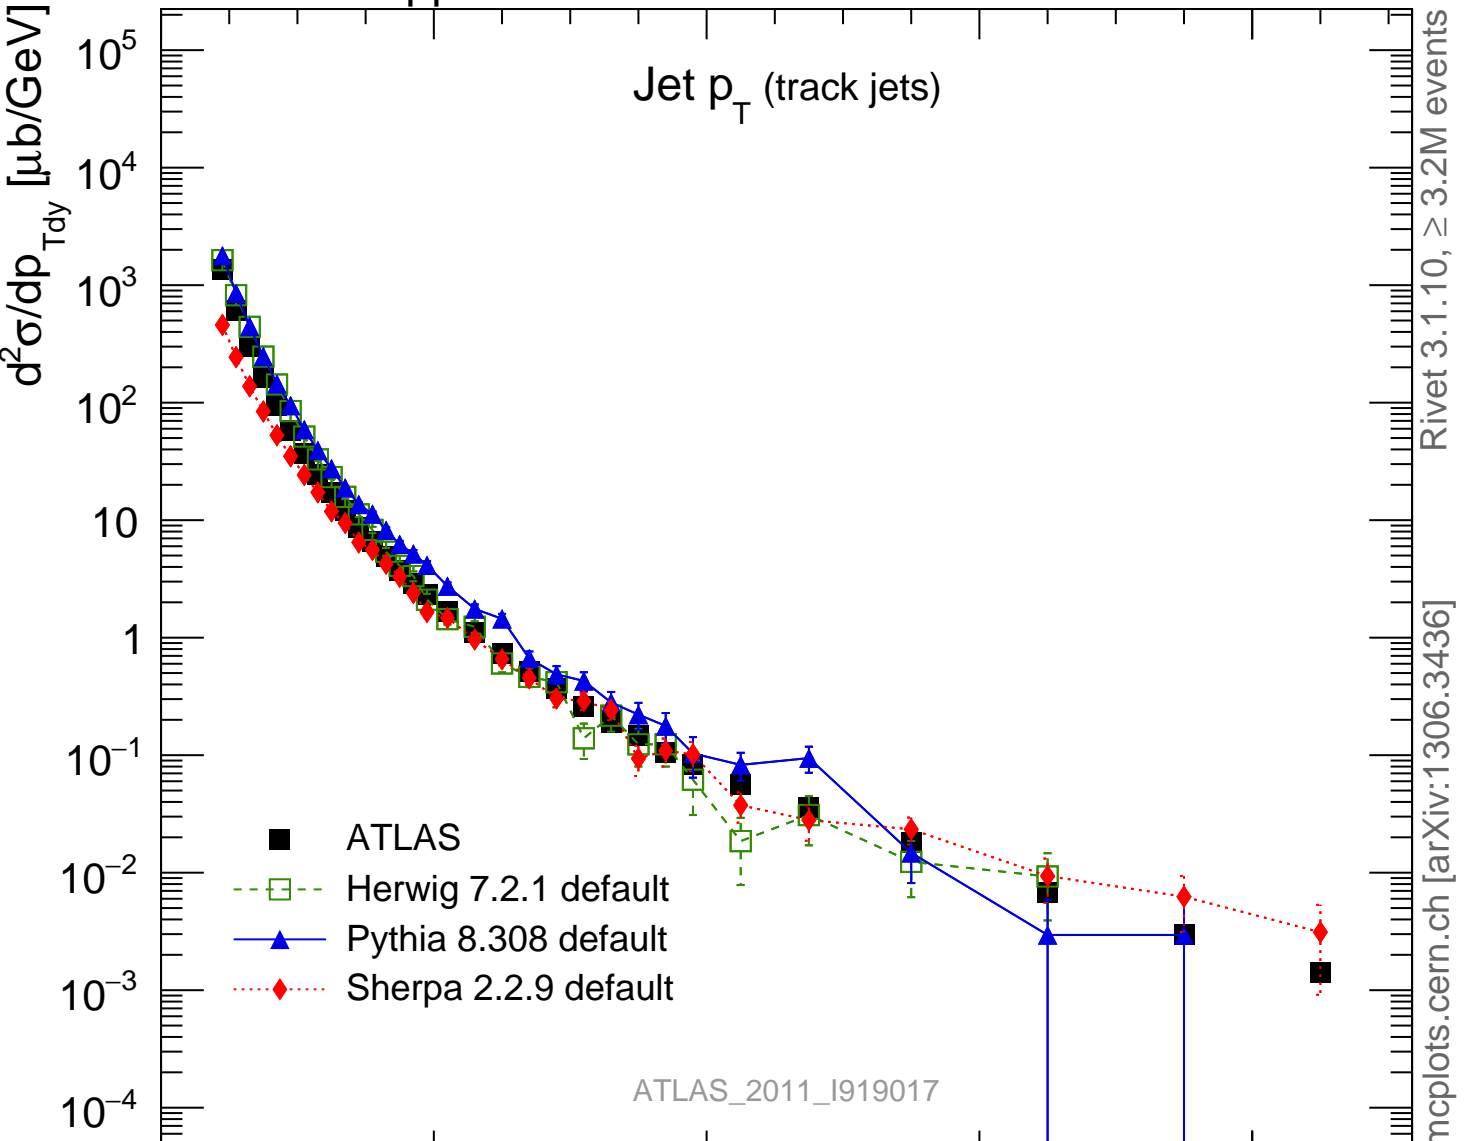

7000 GeV pp

Soft QCD

Jet p_T (track jets)

Rivet 3.1.10, $\geq 3.2\text{M}$ events
mcplots.cern.ch [arXiv:1306.3436]