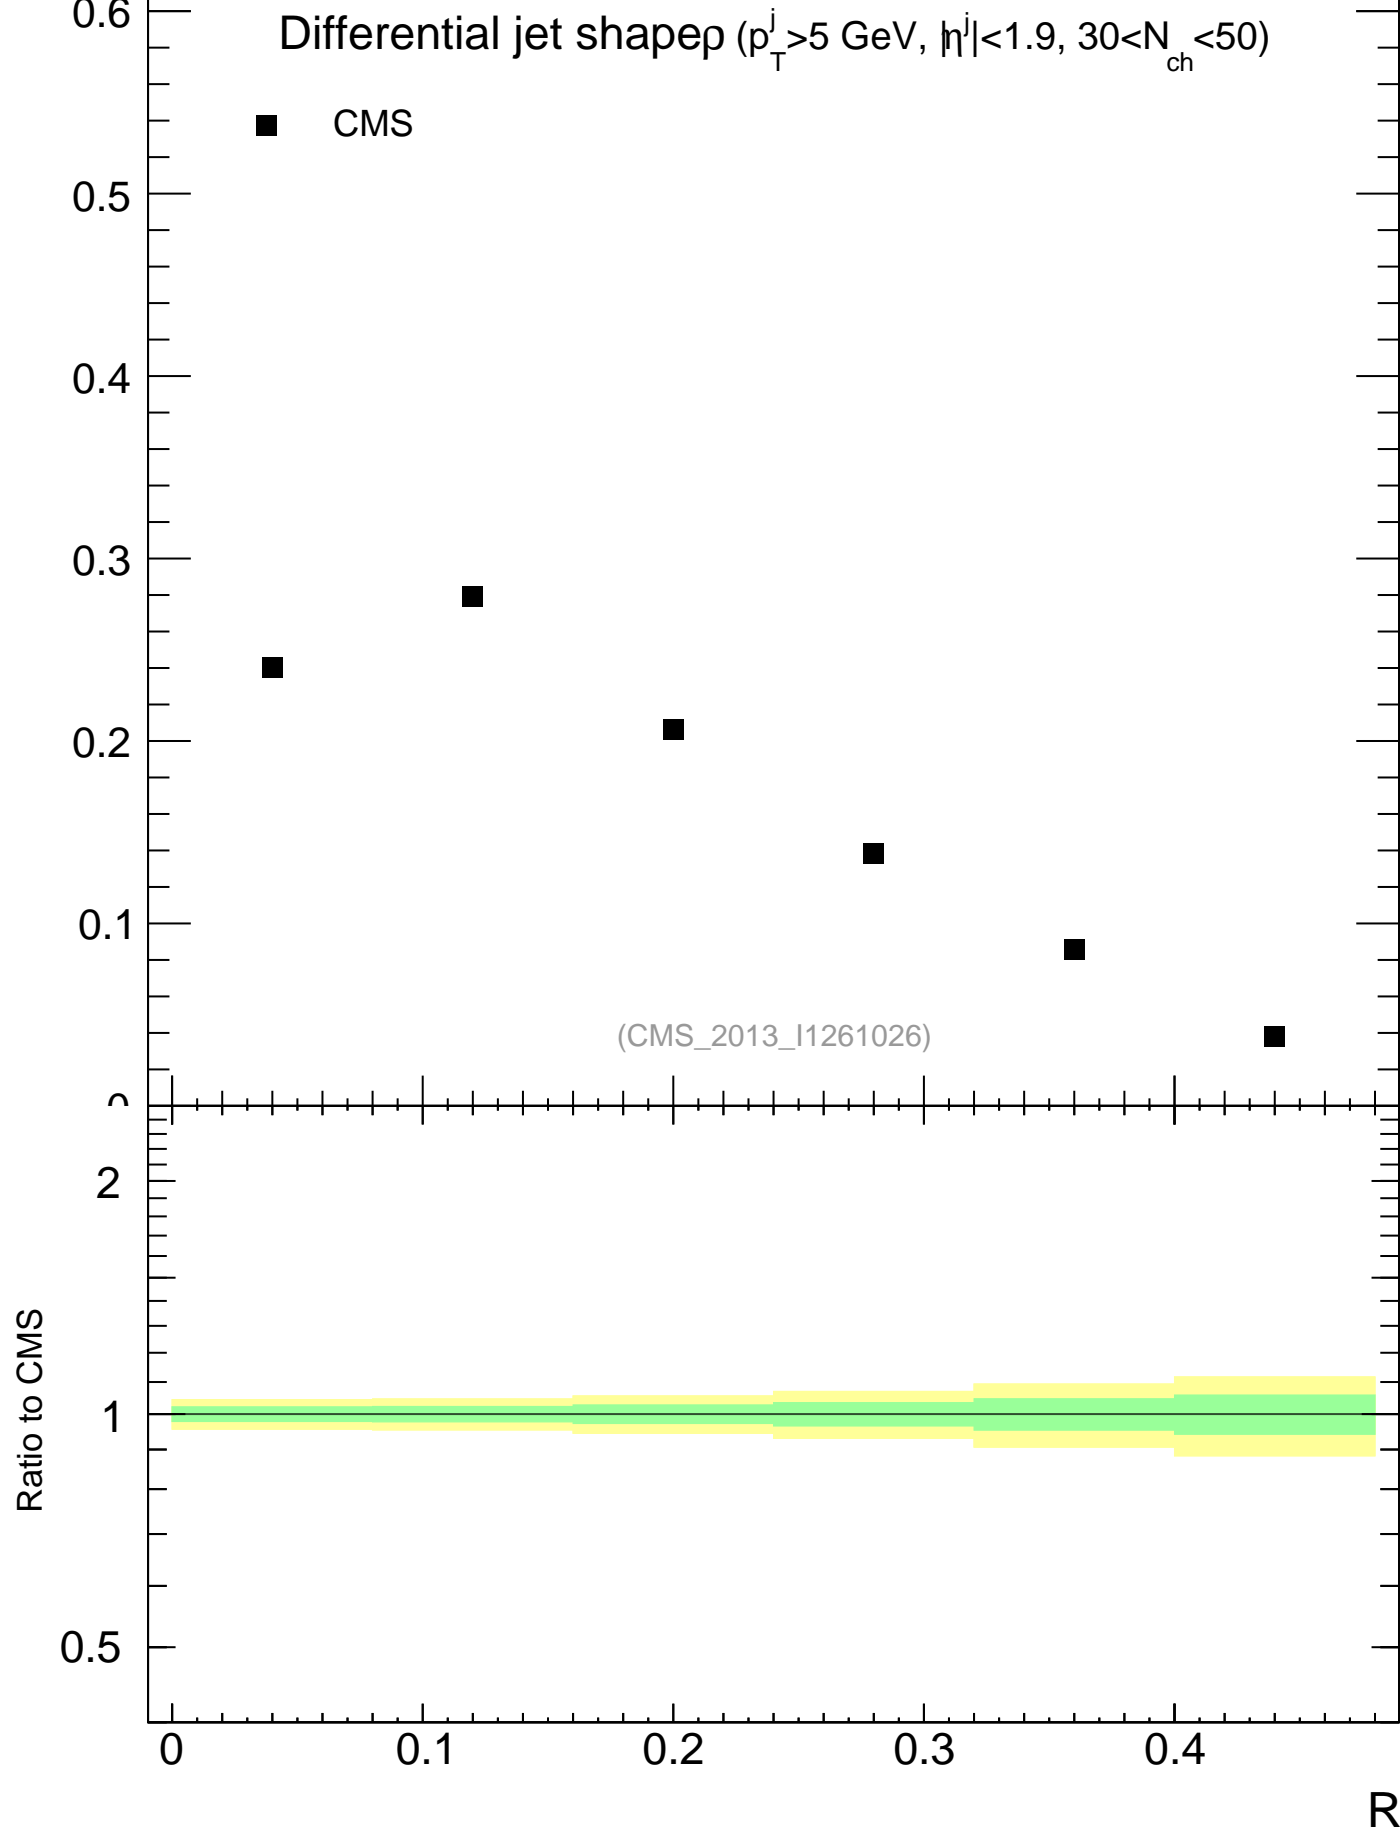

7000 GeV pp

Soft QCD

ρ

mcplots.cern.ch [arXiv:1306.3436]