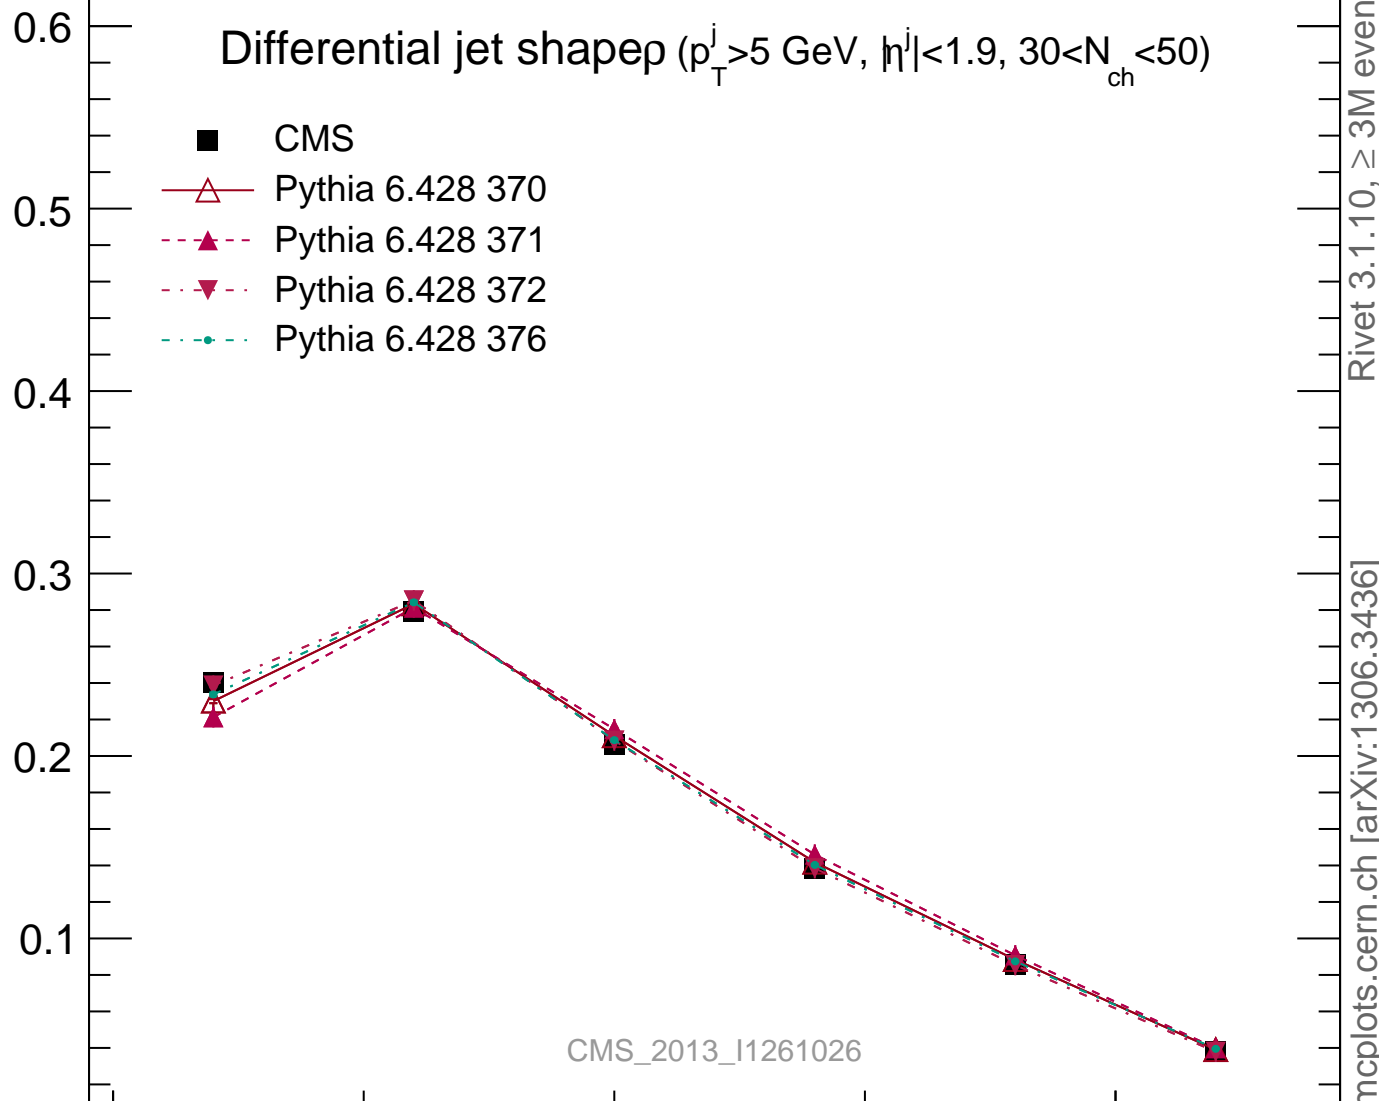

ρ Rivet 3.1.10, $\geq 3M$ events

mcplots.cern.ch [arXiv:1306.3436]